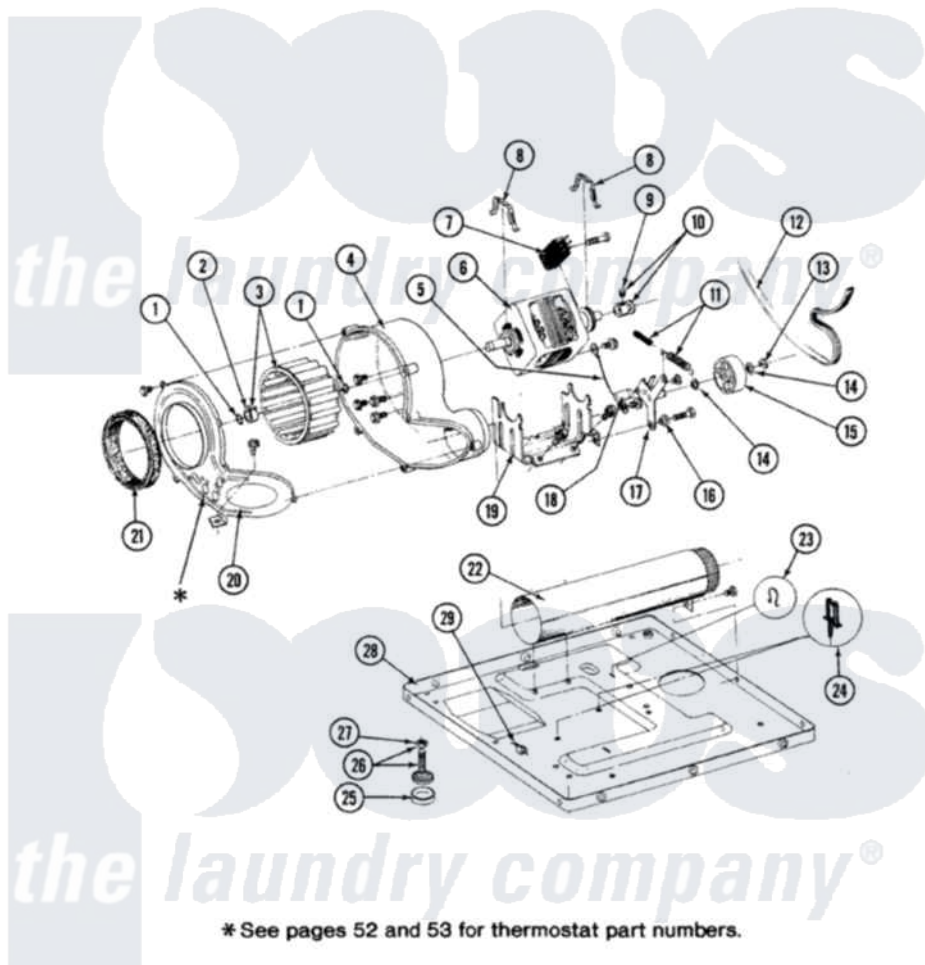

Maytag GDE9800 08 - MOTOR, BLOWER, BASE FRAME & THERMOSTATS

SECTION: MOTOR, BLOWER, BASE FRAME & THERMOSTATS
 MODEL: DG-DE MODELS

Issue Date: 6/90

50

Maytag [Residential Maytag GDE9800 Dryer Parts](#) Parts Diagram 08 - MOTOR, BLOWER, BASE FRAME & THERMOSTATS

[Click on the part number to view part](#)

Item	Original Part Number	Replaced By	Status	Part Description
1	410233	9703438		Ring-Retrn
2	312967			Clamp, Blower Housing
3	Y303836			Blower Wheel Assembly And Clamp
4	Y310632	1163839		Screw
"	Y312893			Housing, Blower
5	901220			Ground Wire
"	211294	90767		Screw, 8A X 3/8 HeX Washer Head Tapping
"	910343	488234		Screw 8-32 X 1/4
6	Y303358	W10410999		Motor-Drve
7	306207		Not Available	(PROD. No.303358-8 & No.303358-9)
"	Y303877		Not Available	SWITCH, MOTOR EXTERNAL START No.303358-2, No.303358-4, 303358-7
"	Y303879			Switch, Motor External Start

8	Y015825		Clip, Motor To Motor Support
9	Y053241		Set Screw, Motor Pulley
10	Y305185	6-3051850	Pulley- MO
11	Y303945		IDLER SPRING ASSY. W/PLUG
12	Y312959		Poly "V" Belt For Tumbler
13	312958	354987	Ring, Retaining
14	Y312527		Washer, Idler Shaft
15	Y303705	6-3037050	Pulley- ID
16	Y312894	315772	Sleeve, Idler Arm
17	Y014874		Screw, Idler Arm And Sleeve
"	Y303363	6-3033630	Idler Arm
"	Y312961	W10116751	Screw
18	Y313582	W10116756	Spacer
19	Y313561		Screw----NA
"	312897	Not Available	SUPPORT, MOTOR
20	314846		Cover, Blower Housing
"	Y313561		Screw----NA
"	Y312961	W10116751	Screw
21	Y312901		Seal, Housing Cover
22	Y303442		EXHAUST DUCT ASSEMBLY
"	Y310632	1163839	Screw
23	410490		Spring, Retainer Wire Harness
24	Y313262	W10116752	Retainer-
25	Y314137		Foot, Rubber
26	Y305086		Adjustable Leg And Nut
27	Y052740	62739	Nut, Lock
28	Y303361	Not Available	BASE ASSY. (UPPER & LOWER)
29	Y310376		Clip, Door Switch Harness