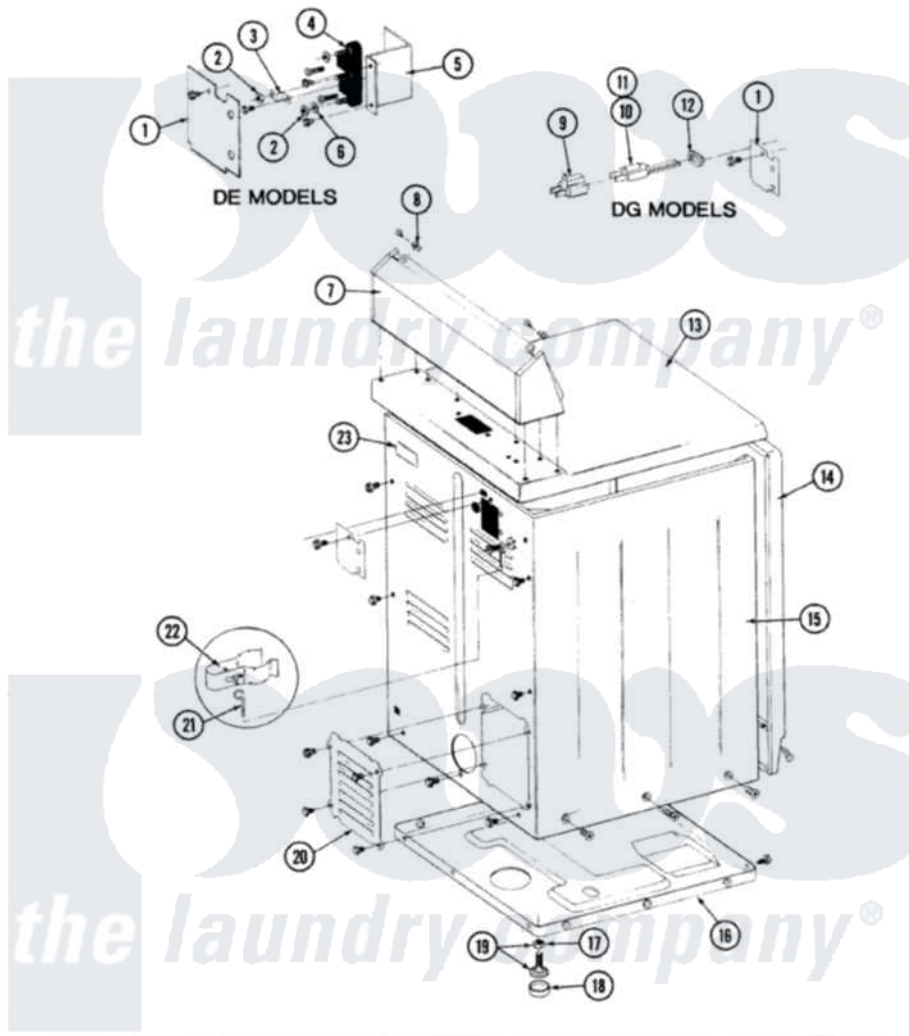

# Maytag GDE9800 09 - REAR VIEW

SECTION: REAR VIEW  
MODEL: DE-DG MODELS

Issue Date: 6/90

38

Maytag Residential Maytag GDE9800 Dryer Parts Parts Diagram 09 - REAR VIEW  
Click on the part number to view part

Item	Original Part Number	Replaced By	Status	Part Description
1	Y312905		Not Available	COVER, TERMINAL
"	<a href="#">Y313561</a>			Screw---NA
2	311484	<a href="#">112432</a>		Nut
3	Y311423	<a href="#">489483</a>		Screw 10-32 X 1/2
"	<a href="#">Y312184</a>			Strap, Grounding
4	Y312209	<a href="#">W10001200</a>		Screw
"	<a href="#">400008</a>			Block, Terminal
5	<a href="#">Y312904</a>			Bracket, Terminal Block
"	<a href="#">Y313561</a>			Screw---NA
"	Y310632	<a href="#">1163839</a>		Screw
6	<a href="#">Y311270</a>			Washer, Terminal Block
7	305193M		Not Available	CONSOLE-HARVEST WHEAT
8	<a href="#">215075</a>			Fastener, Control Panel To Console
11	305168	<a href="#">33002916</a>		Power Cord, Canadian 240V
13	307104M		Not Available	TOP COVER ASSY
14	308000M		Not Available	FRONT PANEL ASSY

15	Y310632	<a href="#">1163839</a>	Screw
"	<a href="#">Y313561</a>		Screw---NA
"	307124M	Not Available	CABINET ASSY HVT WHEAT
16	Y303361	Not Available	BASE ASSY. (UPPER & LOWER)
17	Y052740	<a href="#">62739</a>	Nut, Lock
18	<a href="#">Y314137</a>		Foot, Rubber
19	<a href="#">Y305086</a>		Adjustable Leg And Nut
20	Y312951	Not Available	ACCESS COVER, BACK
"	211294	<a href="#">90767</a>	Screw, 8A X 3/8 HeX Washer Head Tapping
"	<a href="#">Y313559</a>		Screw