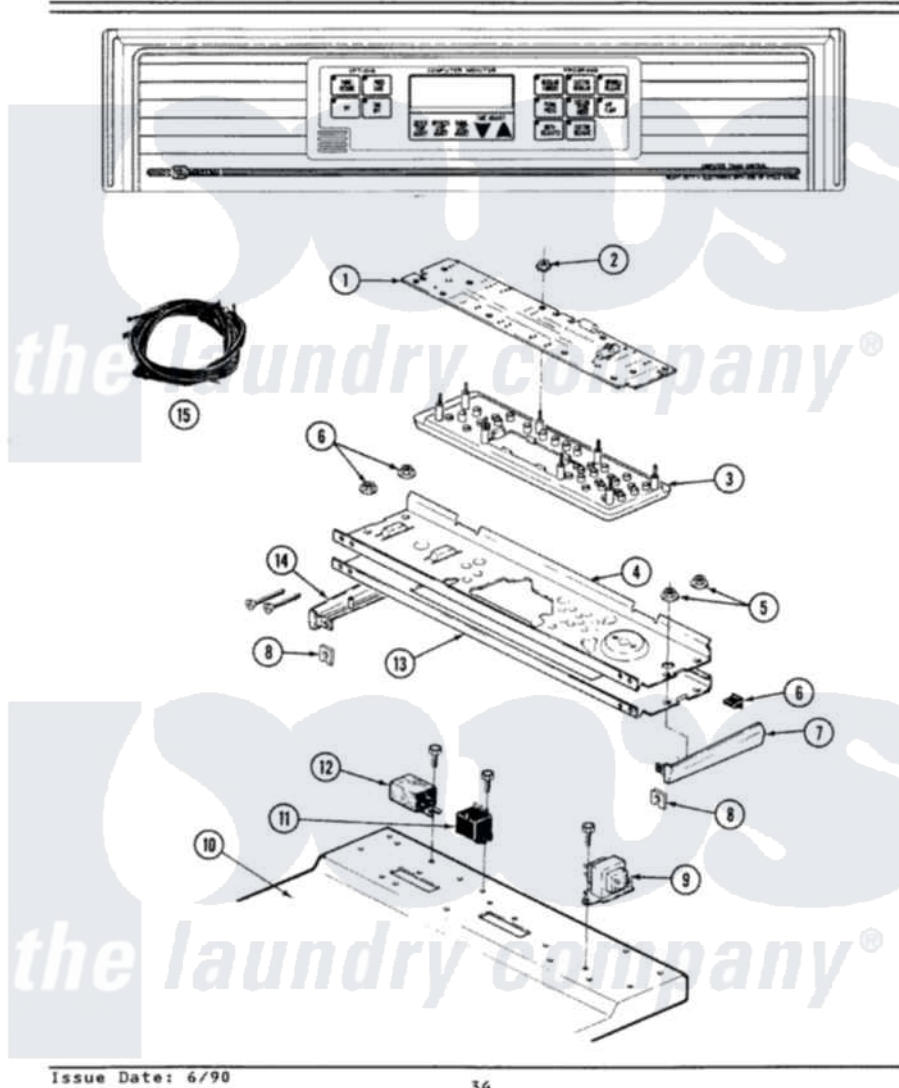

Maytag GDE9900 01 - CONTROL PANEL

SECTION: CONTROL PANEL
MODEL: DE-DG9900

Issue Date: 6/90

34

Maytag Residential Maytag GDE9900 Dryer Parts Parts Diagram 01 - CONTROL PANEL
Click on the part number to view part

Item	Original Part Number	Replaced By	Status	Part Description
1	307218		Not Available	CIRCUIT BOARD ASSY
2	912077			Locknut, Reader Harness
3	307214		Not Available	MOUNTING PANEL ASSY
4	315028		Not Available	BACKUP PLATE
5	214872			Palnut, End Cap Note: Nut, Lamp Holder
6	214897			Pad, Control Panel
7	210932			Screw, No.8 X 9/16 Ctsk Note: Screw, Inlet Duct
"	207216		Not Available	END CAP RH
8	214894			Fastener, End Cap
9	Y313559			Screw
"	211294	90767		Screw, 8A X 3/8 HeX Washer Head Tapping
"	207766			Transformer
10	307104M		Not Available	TOP COVER ASSY
11	211294	90767		Screw, 8A X 3/8 HeX Washer Head Tapping

"	206824	W10133335	Relay, Motor
12	306199		Relay, Heater
"	211294	90767	Screw, 8A X 3/8 HeX Washer Head Tapping
13	307215	WB62X1699	Cooktopbrushed Chrome
14	207215		Not Available END CAP LH
15	307201		Not Available WIRE HARNESS
"	307210	Y0307210	Capburnr