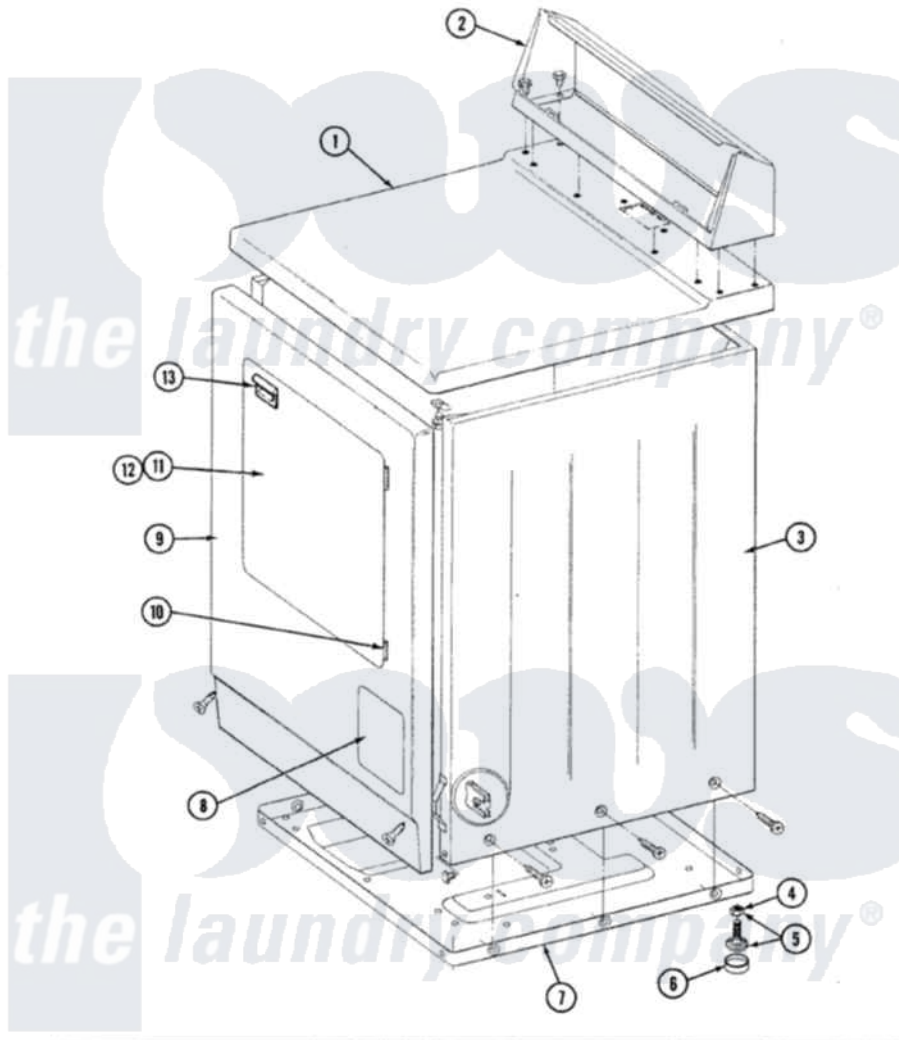

Maytag GDE9900 03 - FRONT VIEW

SECTION: FRONT VIEW
MODEL: DE-D6 MODELS

Issue Date: 6/90

56

Maytag [Residential Maytag GDE9900 Dryer Parts](#) Parts Diagram 03 - FRONT VIEW
Click on the part number to view part

Item	Original Part Number	Replaced By	Status	Part Description
1	307104M		Not Available	TOP COVER ASSY
"	204445			Screw And Fastener Assembly
2	Y313559			Screw
"	305193M		Not Available	CONSOLE-HARVEST WHEAT
3	307124M		Not Available	CABINET ASSY HVT WHEAT
"	Y310632	1163839		Screw
4	Y052740	62739		Nut, Lock
5	Y305086			Adjustable Leg And Nut
6	Y314137			Foot, Rubber
7	Y303361		Not Available	BASE ASSY. (UPPER & LOWER)
9	308000M		Not Available	FRONT PANEL ASSY
10	307099	33001230		Hinge, Door
11	307111M		Not Available	DOOR ASSY HVT WHEAT
12	314966M		Not Available	DOOR PANEL HVT WHEAT
13	314973		Not Available	HANDLE DOOR HVT WHEAT