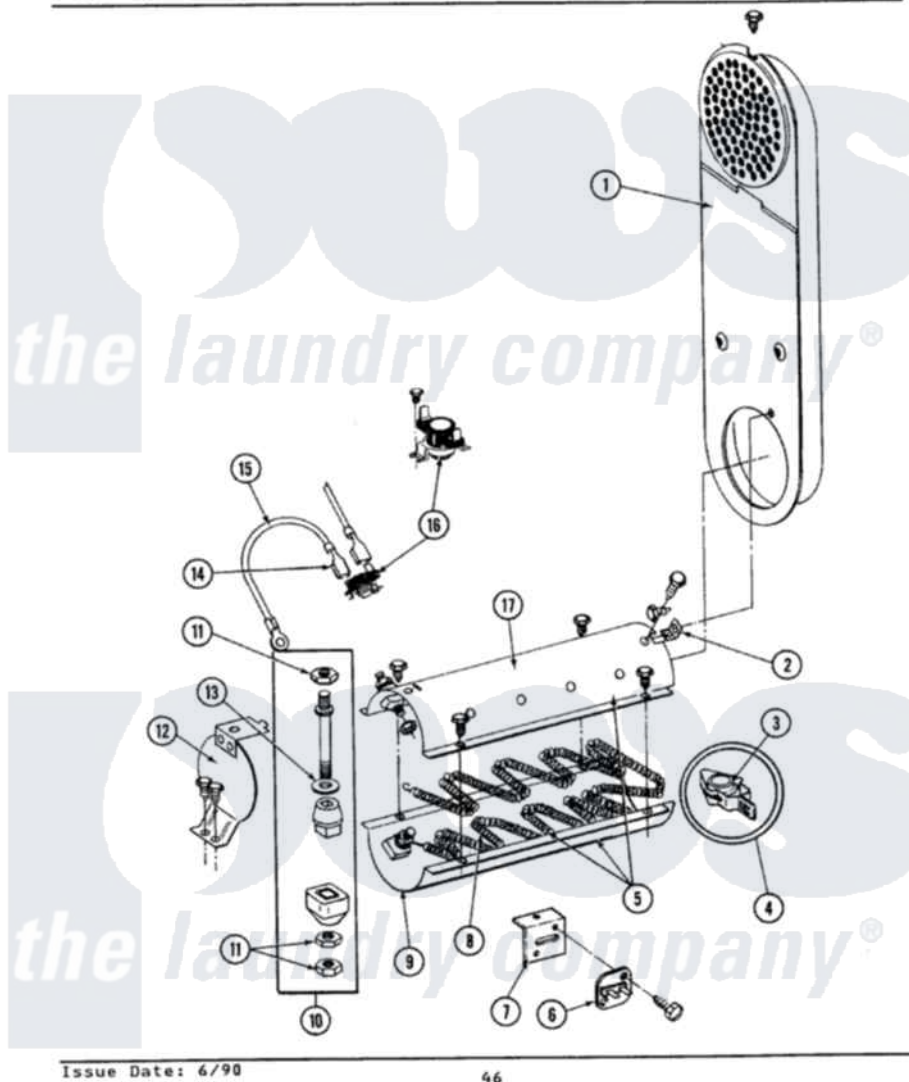

# Maytag GDE9900 04 - INLET DUCT & HEATER ASSEMBLY

SECTION: INLET DUCT & HEATER ASSEMBLY  
 MODEL: DE MODELS

Issue Date: 6/90

46

Maytag [Residential Maytag GDE9900 Dryer Parts](#) Parts Diagram 04 - INLET DUCT & HEATER ASSEMBLY  
 Click on the part number to view part

Item	Original Part Number	Replaced By	Status	Part Description
1	211294	<a href="#">90767</a>		Screw, 8A X 3/8 HeX Washer Head Tapping
"	307120		Not Available	INLET DUCT ASSY.
2	211294	<a href="#">90767</a>		Screw, 8A X 3/8 HeX Washer Head Tapping
"	<a href="#">Y312890</a>			Retainer, Heater Chamber
3	<a href="#">Y313270</a>			Insulator For Heater Elemen
4	<a href="#">Y303881</a>			Clip And Insulator Assembly
5	211294	<a href="#">90767</a>		Screw, 8A X 3/8 HeX Washer Head Tapping
"	<a href="#">Y303778</a>			Heater Assembly Complete
6	<a href="#">307473</a>			Fuse, Thermal
"	314848	<a href="#">W10116760</a>		Screw
7	315046			MOUNTING BRACKET
"	211294	<a href="#">90767</a>		Screw, 8A X 3/8 HeX Washer Head Tapping
8	<a href="#">Y313538</a>			Heater Element 240 Volt
9	<a href="#">Y313576</a>			Heater Chamber, Bottom

10	<a href="#">Y304596</a>		Terminal Insulator Assembly
11	311484	<a href="#">112432</a>	Nut
12	211294	<a href="#">90767</a>	Screw, 8A X 3/8 HeX Washer Head Tapping
"	304124		Not Available HEATER SHIELD
13	<a href="#">311093</a>		Washer, Terminal Connection
14	<a href="#">210745</a>		Wire Terminal
15	<a href="#">Y304693</a>		Jumper Wire
16	<a href="#">303396</a>		Thermostat, Hi-Limit
"	211294	<a href="#">90767</a>	Screw, 8A X 3/8 HeX Washer Head Tapping
"	<a href="#">303896</a>		Hi-Limit Thermostat-Canada
17	211294	<a href="#">90767</a>	Screw, 8A X 3/8 HeX Washer Head Tapping
"	Y313575		Not Available HEATER CHAMBER, TOP