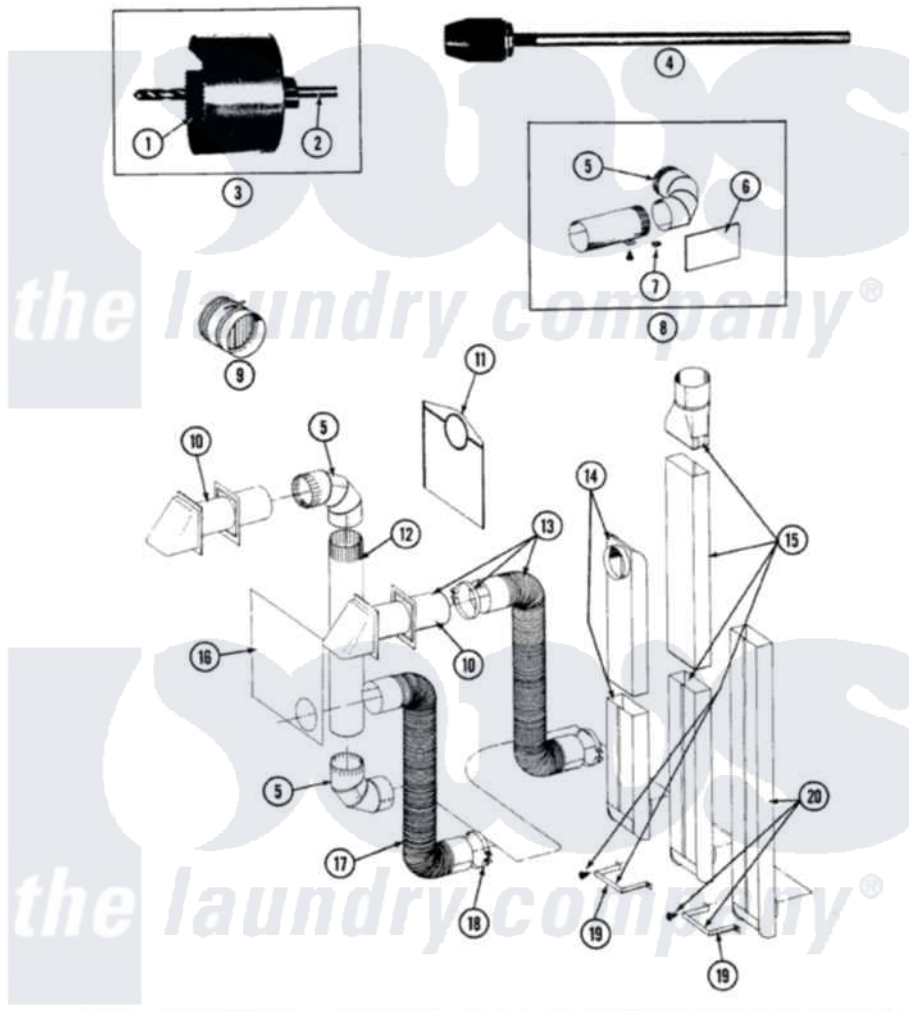

Maytag GDE9900 06 - INSTALLATION ACCESSORIES

SECTION: INSTALLATION ACCESSORIES
 MODEL: ALL MODELS

Issue Date: 6/90

54

[Maytag Residential Maytag GDE9900 Dryer Parts](#) Parts Diagram 06 - INSTALLATION ACCESSORIES
 Click on the part number to view part

Item	Original Part Number	Replaced By	Status	Part Description
1	038179		Not Available	BLADE, SAW
2	038180		Not Available	REPLACEMENT DRILL
3	038766		Not Available	HOLE SAW W/DRILL BIT
4	038767			Extension Chuck, Drill
5	Y059131			Elbow, Venting
6	312302			Insulation, Exhaust Duct Kit
7	213323			Fastener, Exhaust Duct Kit
8	Y304652			Exhaust Duct Kit
"	211294	90767		Screw, 8A X 3/8 HeX Washer Head Tapping
9	059146		Not Available	DAMPER, BACK DRAFT
10	Y059129	4396007RW		Vent Hood
11	311353		Not Available	BAG, LINT (DACRON)
12	Y059130			Pipe, Venting
13	Y059143			Flexible Vent Kit
14	Y059135			Vent Duct Assembly
15	059144		Not Available	RECTANGULAR VENT KIT

16	Y059134		PLATE, ALUM. WINDOW (15``X20``)
17	Y304353	4396010RP	6ft Scvent
18	Y304630		Clamp, Flexible Duct
19	313272		Bracket, Exhaust Deflector
"	211294	90767	Screw, 8A X 3/8 HeX Washer Head Tapping
20	303736	Not Available	EXHAUST DEFLECTOR KIT