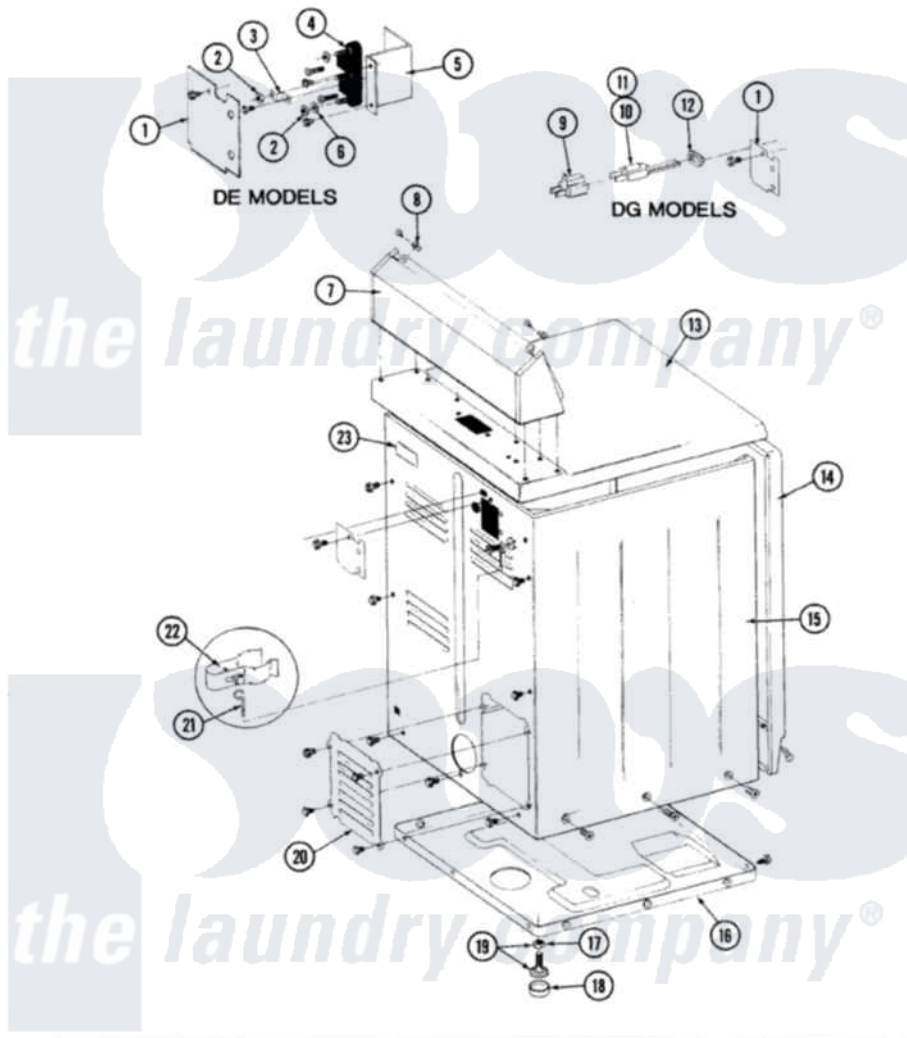

# Maytag GDE9900 09 - REAR VIEW

SECTION: REAR VIEW  
MODEL: DE-DG MODELS

Issue Date: 6/90

38

Maytag [Residential Maytag GDE9900 Dryer Parts](#) Parts Diagram 09 - REAR VIEW  
Click on the part number to view part

Item	Original Part Number	Replaced By	Status	Part Description
1	Y312905		Not Available	COVER, TERMINAL
"	<a href="#">Y313561</a>			Screw---NA
2	311484	<a href="#">112432</a>		Nut
3	Y311423	<a href="#">489483</a>		Screw 10-32 X 1/2
"	<a href="#">Y312184</a>			Strap, Grounding
4	Y312209	<a href="#">W10001200</a>		Screw
"	<a href="#">400008</a>			Block, Terminal
5	<a href="#">Y312904</a>			Bracket, Terminal Block
"	<a href="#">Y313561</a>			Screw---NA
"	Y310632	<a href="#">1163839</a>		Screw
6	<a href="#">Y311270</a>			Washer, Terminal Block
7	305193M		Not Available	CONSOLE-HARVEST WHEAT
8	<a href="#">215075</a>			Fastener, Control Panel To Console
11	305168	<a href="#">33002916</a>		Power Cord, Canadian 240V
13	307104M		Not Available	TOP COVER ASSY
14	308000M		Not Available	FRONT PANEL ASSY

15	Y310632	<a href="#">1163839</a>	Screw
"	<a href="#">Y313561</a>		Screw---NA
"	307124M	Not Available	CABINET ASSY HVT WHEAT
16	Y303361	Not Available	BASE ASSY. (UPPER & LOWER)
17	Y052740	<a href="#">62739</a>	Nut, Lock
18	<a href="#">Y314137</a>		Foot, Rubber
19	<a href="#">Y305086</a>		Adjustable Leg And Nut
20	Y312951	Not Available	ACCESS COVER, BACK
"	211294	<a href="#">90767</a>	Screw, 8A X 3/8 HeX Washer Head Tapping
"	<a href="#">Y313559</a>		Screw