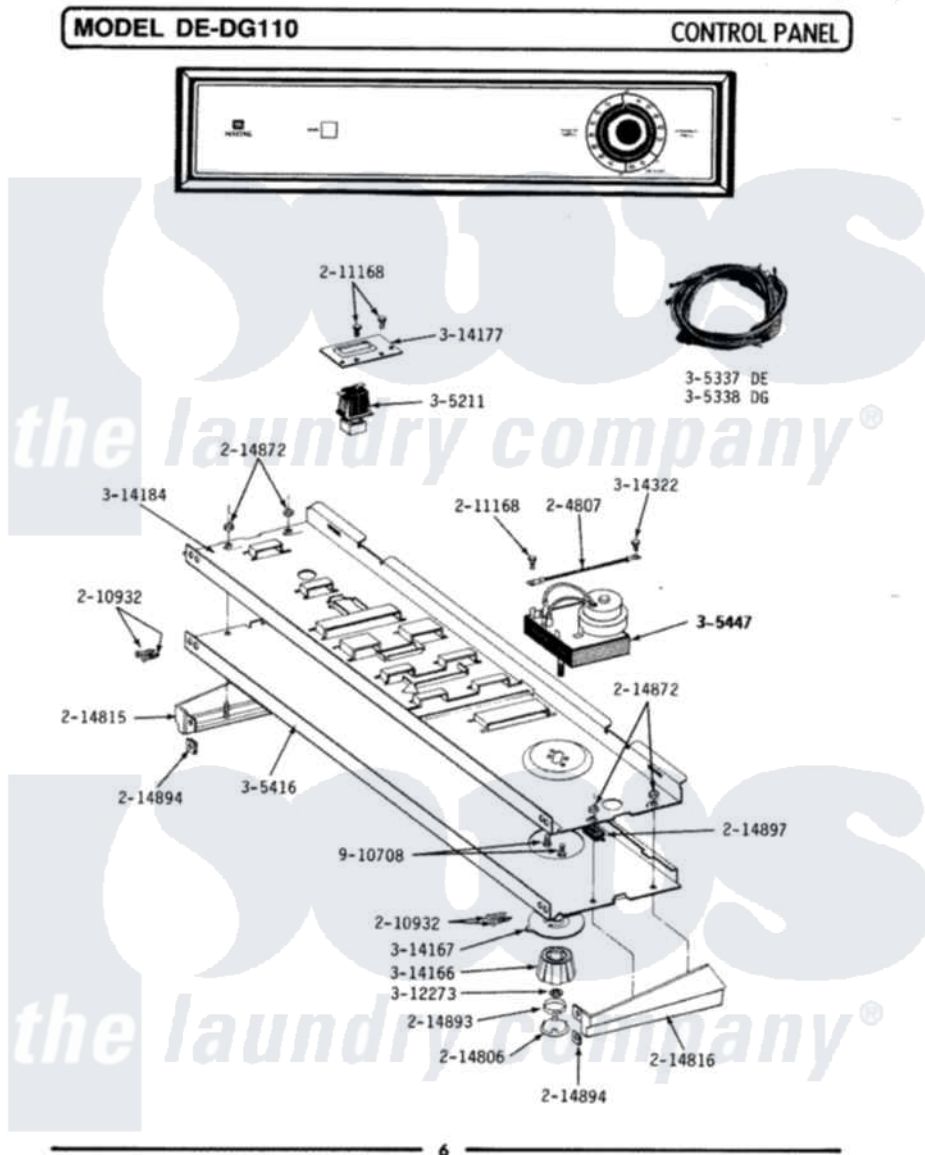

# Maytag GDG110 01 - CONTROL PANEL

Maytag [Residential Maytag GDG110 Dryer Parts](#) Parts Diagram 01 - CONTROL PANEL  
 Click on the part number to view part

Item	Original Part Number	Replaced By	Status	Part Description
1	<a href="#">204807</a>			Ground Wire, Supp. Plte To Top Cover
2	<a href="#">210932</a>			Screw, No.8 X 9/16 Ctsk Note: Screw, Inlet Duct
3	211168	<a href="#">W10139210</a>		Screw, 8-18 X 5/16
4	214806		Not Available	CAP FOR TIMER KNOB
5	<a href="#">214815</a>			End Cap F/Control Panel-LH
6	<a href="#">214816</a>			End Cap F/Control Panel-RH
7	<a href="#">214872</a>			Palnut, End Cap Note: Nut, Lamp Holder
8	214893		Not Available	DETENT RING F/TIMER KNOB CA
9	<a href="#">214894</a>			Fastener, End Cap
10	<a href="#">214897</a>			Pad, Control Panel
11	<a href="#">305211</a>			Push To Start Switch
12	305447		Not Available	TIMER
13	<a href="#">305337</a>			Main Wire Harness
14	<a href="#">305338</a>			Main Wire Harness

15	305416	Not Available	CONTROL PANEL
16	<a href="#">312273</a>		Nut, Control Knob
17	<a href="#">Y314166</a>		Knob For Timer
18	314167	Not Available	TIMER DIAL INDICATOR
19	314177	Not Available	BRACKET FOR START SWITCH
20	<a href="#">314184</a>		Back Up Plate
21	Y314322	<a href="#">211251</a>	Screw, Transformer
22	910708	<a href="#">488234</a>	Screw 8-32 X 1/4