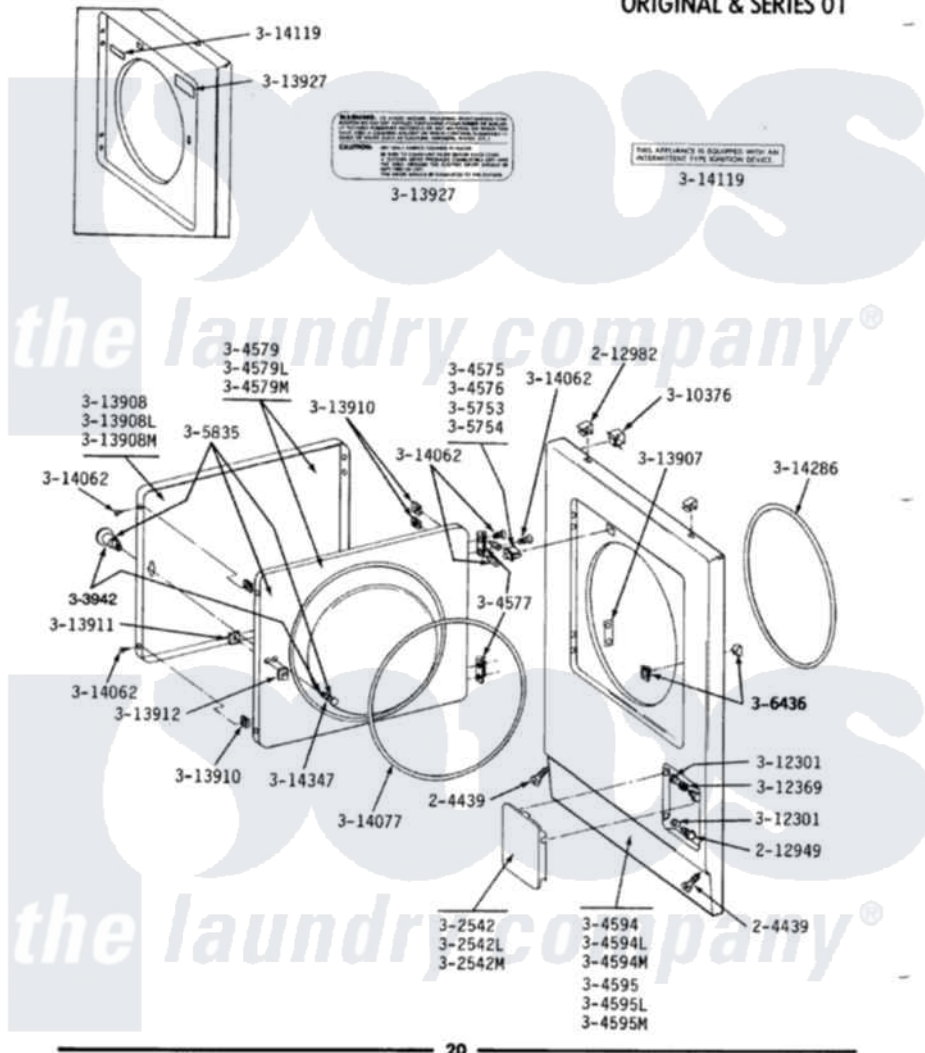

Maytag GDG110 02 - FRONT PANEL & DOOR ASSEMBLY

MODELS DE-DG110-210-410-510-610-710-810

**FRONT PANEL & DOOR ASSEMBLY
ORIGINAL & SERIES 01**

Maytag Residential Maytag GDG110 Dryer Parts Parts Diagram 02 - FRONT PANEL & DOOR ASSEMBLY
Click on the part number to view part

Item	Original Part Number	Replaced By	Status	Part Description
1	204439			Screw And Fstner Assembly
2	212949	22001866		Screw, Relay
3	212982	22001650		Fastener, Spring
6	302542M		Not Available	ACCESS DOOR-HARVEST WHEAT
7	Y304575	W10169313		Switch-Dor
8	Y304576	W10169313		Switch-Dor
9	Y304577	33001230		Hinge, Door
10	306436			Door Latch Kit-W
13	304579M		Not Available	DOOR-HARVEST WHEAT
16	304594M	3369903		Dishrack
20	Y305753	W10169313		Switch-Dor
21	Y305754	W10169313		Switch-Dor
22	305835		Not Available	INNER DOOR WITH KNOB & SCRE
23	303942		Not Available	KNOB AND SCREW
24	Y310376			Clip, Door Switch Harness

25	312301	Not Available	BUSHING FOR ACCESS STUD
26	312369		Sleeve, Access Panel Stud Part Not Used
27	Y313907		Fastener, Twin
30	313908M	Not Available	DOOR PANEL-HARVEST WHEAT
31	Y313910		Clip, Door Liner To Outer Panel
32	Y313911		Door Strike Retainer
33	Y313912	306436	Door Latch Kit-W
34	Y313927		INSTRUCTION LABEL
35	Y314062		Screw, Door Hinge And Panel
36	314077		Door Seal
37	314119	Not Available	GAS IGNITION LABEL
38	314286		Seal For Front Panel
39	314347	400021-1	Screw