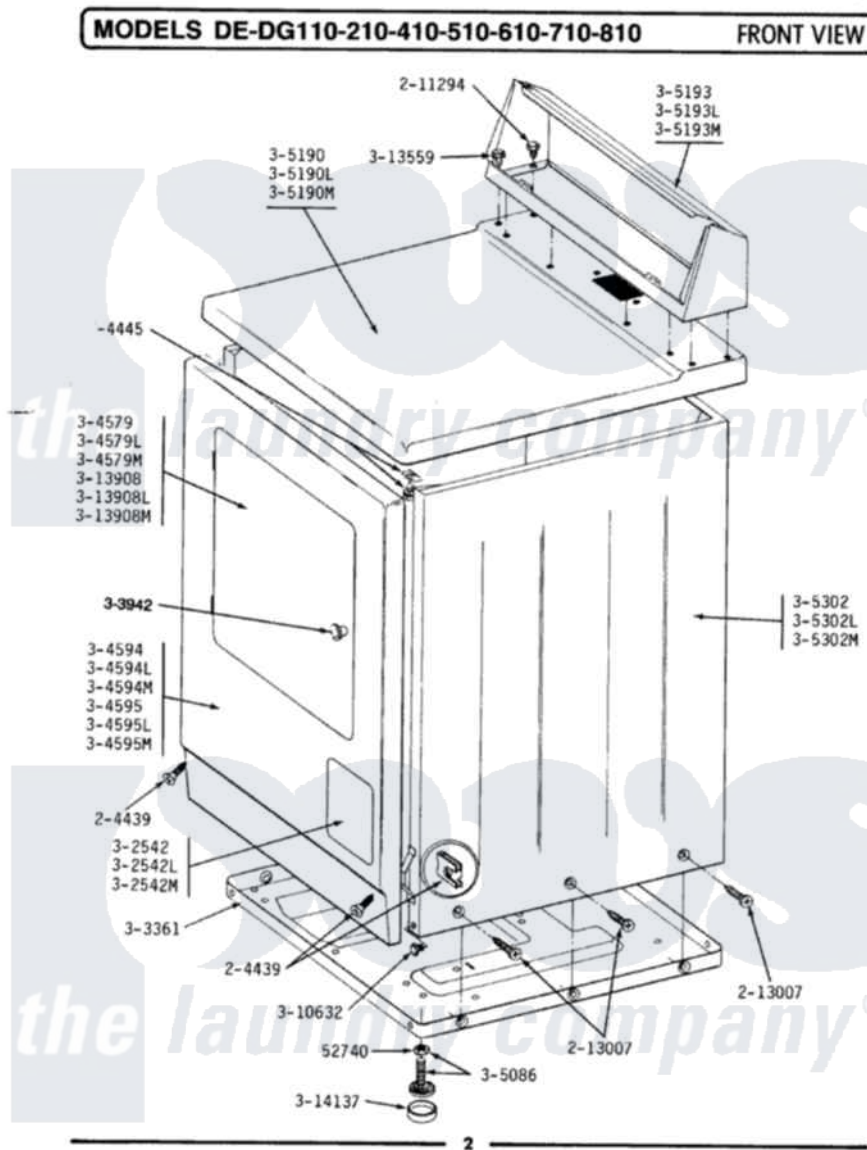

Maytag GDG110 03 - FRONT VIEW

Maytag Residential Maytag GDG110 Dryer Parts Parts Diagram 03 - FRONT VIEW

Click on the part number to view part

Item	Original Part Number	Replaced By	Status	Part Description
2	204439			Screw And Fstner Assembly
3	204445			Screw And Fastener Assembly
4	211294	90767		Screw, 8A X 3/8 HeX Washer Head Tapping
5	213007			Xfor Cabinet See Cabinet, Back
8	302542M		Not Available	ACCESS DOOR-HARVEST WHEAT
9	Y303361		Not Available	BASE ASSY. (UPPER & LOWER)
12	304579M		Not Available	DOOR-HARVEST WHEAT
15	304594M	3369903		Dishrack
19	Y305086			Adjustable Leg And Nut
22	305190M		Not Available	TOP COVER-HARVEST WHEAT
25	305193M		Not Available	CONSOLE-HARVEST WHEAT
28	305302M		Not Available	CABINET-HARVEST WHEAT
29	303942		Not Available	KNOB AND SCREW

30	Y310632	1163839	Screw
31	Y313559		Screw
34	313908M	Not Available	DOOR PANEL-HARVEST WHEAT
35	Y314137		Foot, Rubber