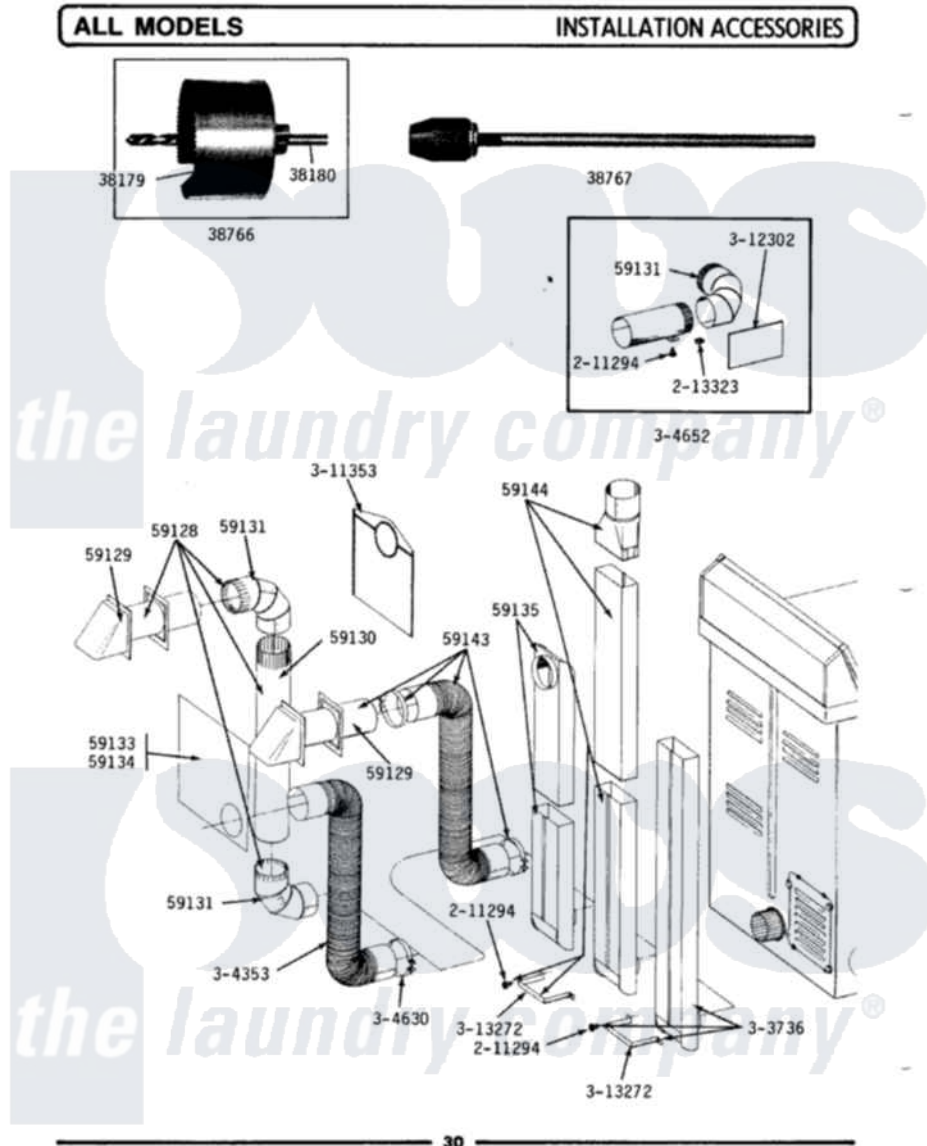

Maytag GDG110 05 - INSTALLATION ACCESSORIES

Maytag [Residential Maytag GDG110 Dryer Parts](#) Parts Diagram 05 - INSTALLATION ACCESSORIES
 Click on the part number to view part

Item	Original Part Number	Replaced By	Status	Part Description
1	038179		Not Available	BLADE, SAW
2	038180		Not Available	REPLACEMENT DRILL
3	038766		Not Available	HOLE SAW W/DRILL BIT
4	038767			Extension Chuck, Drill
5	Y059128			Standard 4" Vent Kit
6	Y059129	4396007RW		Vent Hood
7	Y059130			Pipe, Venting
8	Y059131			Elbow, Venting
9	059133		Not Available	ALUMINUM WINDOW 4X12X18
10	Y059134			PLATE, ALUM. WINDOW (15"X20")
11	Y059135			Vent Duct Assembly
12	Y059143			Flexible Vent Kit
13	059144		Not Available	RECTANGULAR VENT KIT
14	211294	90767		Screw, 8A X 3/8 Hex Washer Head Tapping

15	213323		Fastener, Exhaust Duct Kit
16	303736	Not Available	EXHAUST DEFLECTOR KIT
17	Y304353	4396010RP	6ft Scvent
18	Y304630		Clamp, Flexible Duct
19	Y304652		Exhaust Duct Kit
20	311353	Not Available	BAG, LINT (DACRON)
21	312302		Insulation, Exhaust Duct Kit
22	313272		Bracket, Exhaust Deflector