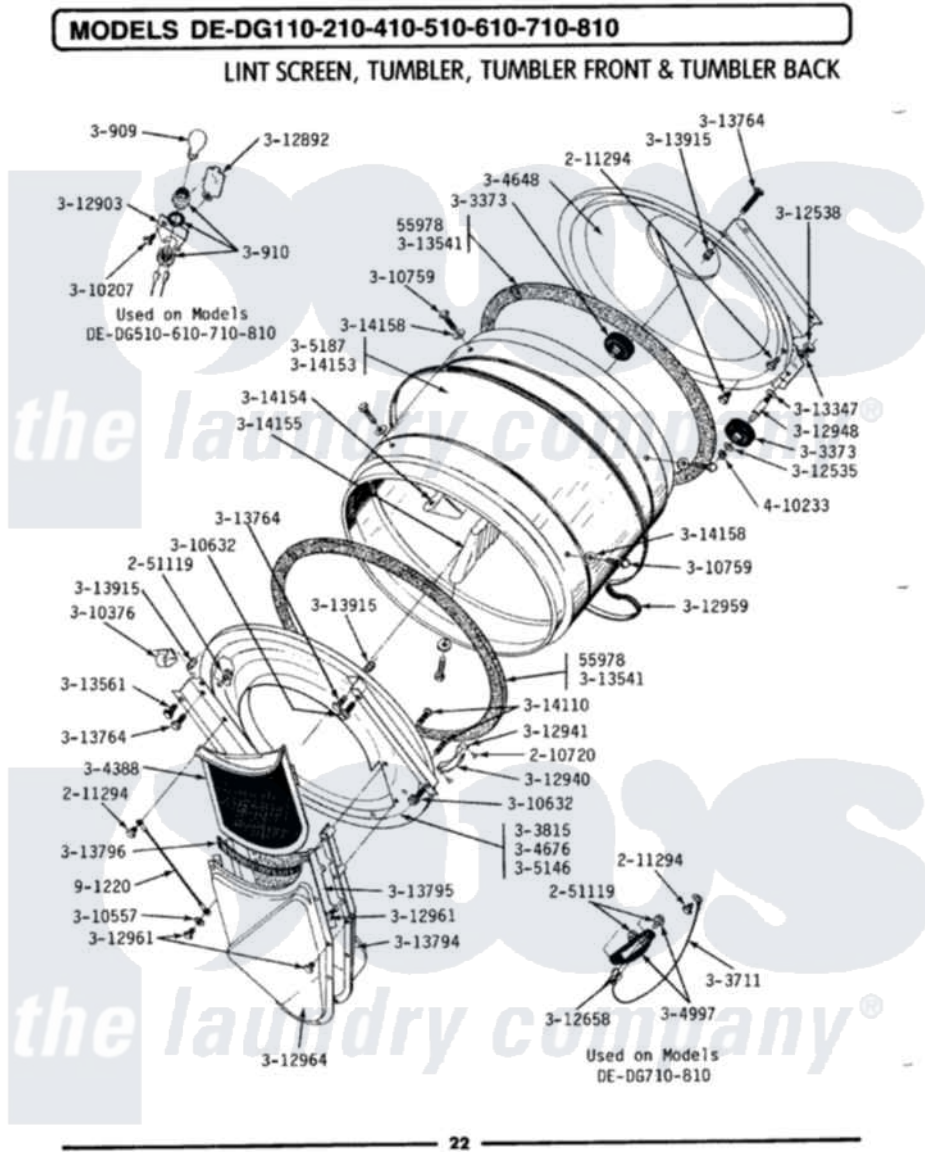

# Maytag GDG110 06 - LINT SCREEN, TUMBLER (FRONT & BACK)

Maytag Residential Maytag GDG110 Dryer Parts Parts Diagram 06 - LINT SCREEN, TUMBLER (FRONT & BACK)  
 Click on the part number to view part

Item	Original Part Number	Replaced By	Status	Part Description
1	<a href="#">Y055978</a>			Rubber Adhesive, 2 Oz Tube
2	<a href="#">210720</a>			Rivet, Bearing To Tumbler Frnt
3	211294	<a href="#">90767</a>		Screw, 8A X 3/8 HeX Washer Head Tapping
4	Y251119	<a href="#">3177991</a>		Screw
5	300909	<a href="#">8009</a>		Bulb-Light
6	300910		Not Available	RECEPTACLE
7	Y303373	<a href="#">12001541</a>		Drum Roller/Washer Assembly--W
8	<a href="#">Y303711</a>			Sensor Ground Wire
9	Y303815	<a href="#">33001231</a>		Front- Tumbler
10	Y304388	<a href="#">33001003</a>		Screen, Lint
11	Y304648	<a href="#">33001106</a>		Back, Tumbler
12	Y304676		Not Available	TUMBLER FRONT ASSEMBLY
13	<a href="#">304997</a>			Sensor Assembly With Screws
14	Y305146	<a href="#">306708</a>		Tumbler Front Assembly