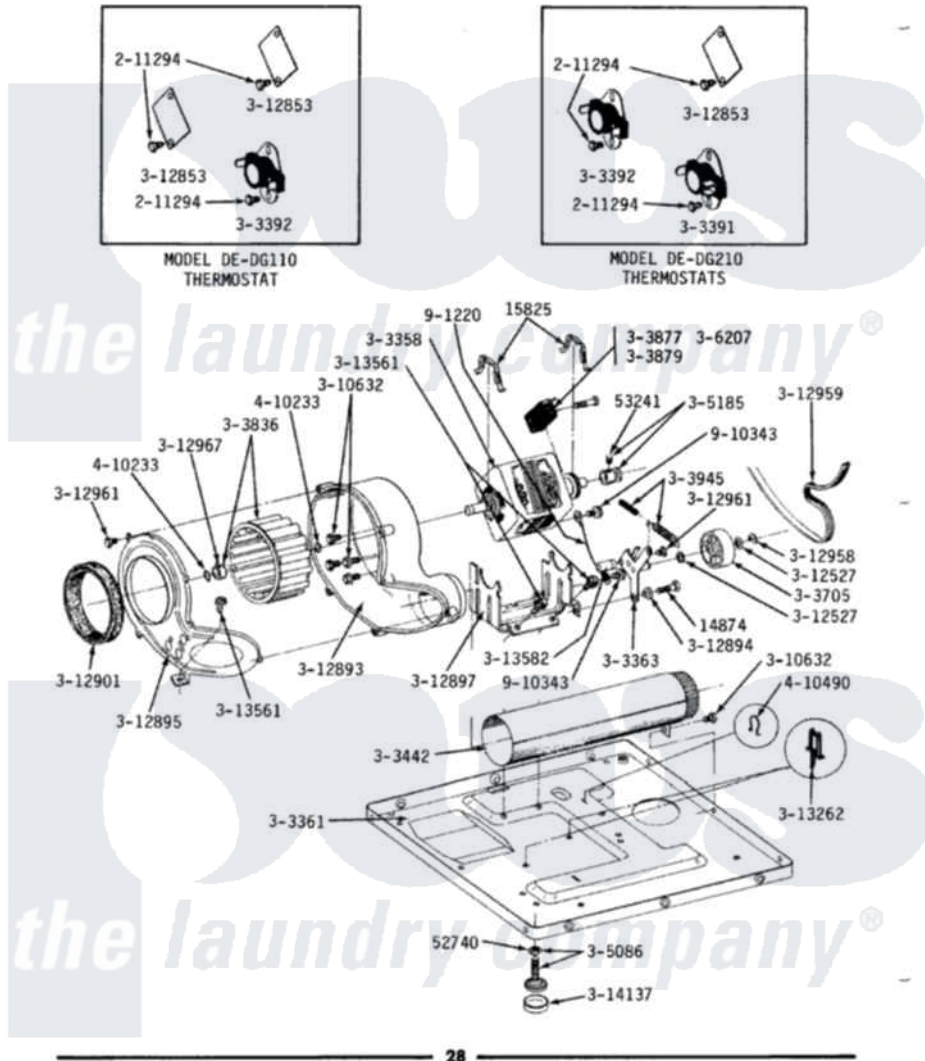

Maytag GDG110 07 - MOTOR, BLOWER, BASE FRAME & THERMOSTATS

MODELS DE-DG110-210-410-510-610-710-810

MOTOR, BLOWER, BASE FRAME & THERMOSTATS

Maytag Residential Maytag GDG110 Dryer Parts Diagram 07 - MOTOR, BLOWER, BASE FRAME & THERMOSTATS

[Click on the part number to view part](#)

Item	Original Part Number	Replaced By	Status	Part Description
1	Y014874			Screw, Idler Arm And Sleeve
2	Y015825			Clip, Motor To Motor Support
3	Y052740	62739		Nut, Lock
4	Y053241			Set Screw, Motor Pulley
5	211294	90767		Screw, 8A X 3/8 HeX Washer Head Tapping
6	Y303358	W10410999		Motor-Drve
7	Y303361		Not Available	BASE ASSY. (UPPER & LOWER)
8	Y303363	6-3033630		Idler Arm
9	Y303391	33303391		Thermostat, Cycling
10	303392			Thermostat, Cycling
NI	Y303394			Cool-Down Thermostat
12	Y303442			EXHAUST DUCT ASSEMBLY
13	Y303705	6-3037050		Pulley- ID
14	Y303836			Blower Wheel Assembly And Clamp