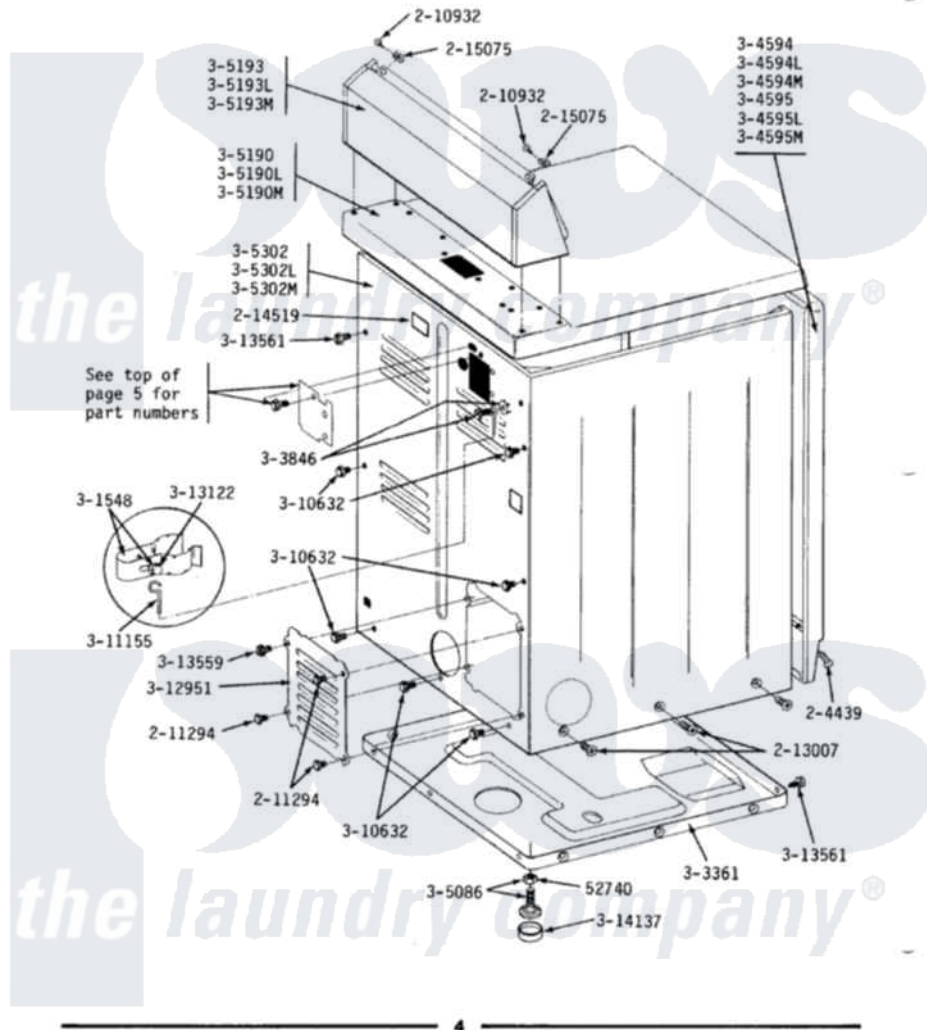

Maytag GDG110 08 - REAR VIEW

MODELS DE-DG110-210-410-510-610-710-810 REAR VIEW

Maytag Residential Maytag GDG110 Dryer Parts Parts Diagram 08 - REAR VIEW

Click on the part number to view part

Item	Original Part Number	Replaced By	Status	Part Description
1	Y052740	62739		Nut, Lock
NI	Y201808			Converter
3	204439			Screw And Fstner Assembly
4	210932			Screw, No.8 X 9/16 Ctsk Note: Screw, Inlet Duct
5	211294	90767		Screw, 8A X 3/8 HeX Washer Head Tapping
NI	211881			Grommet, Cord Part Not Used- Gas Models Only
7	213007			Xfor Cabinet See Cabinet, Back
8	214519			LABEL, ELECTRICAL INSTR. PART NOT USED-GAS MODELS ONLY
9	215075			Fastener, Control Panel To Console
10	301548			Clamp, Ground Wire
NI	302521		Not Available	CORD, POWER PART NOT USED-GAS MODELS ONLY

12	Y303361		Not Available	BASE ASSY. (UPPER & LOWER)
13	303846	22003781		Screw, Ground Strap
16	304594M	3369903		Dishrack
20	Y305086			Adjustable Leg And Nut
23	305190M		Not Available	TOP COVER-HARVEST WHEAT
26	305193M		Not Available	CONSOLE-HARVEST WHEAT
29	305302M		Not Available	CABINET-HARVEST WHEAT
30	Y310632	1163839		Screw
31	311155			Ground Wire And Clamp
NI	Y312905		Not Available	COVER, TERMINAL
"	Y312951		Not Available	ACCESS COVER, BACK
"	313122			Screw - Baffle To Tumbler
"	Y313559			Screw
"	Y314137			Foot, Rubber
"	Y313561			Screw---NA