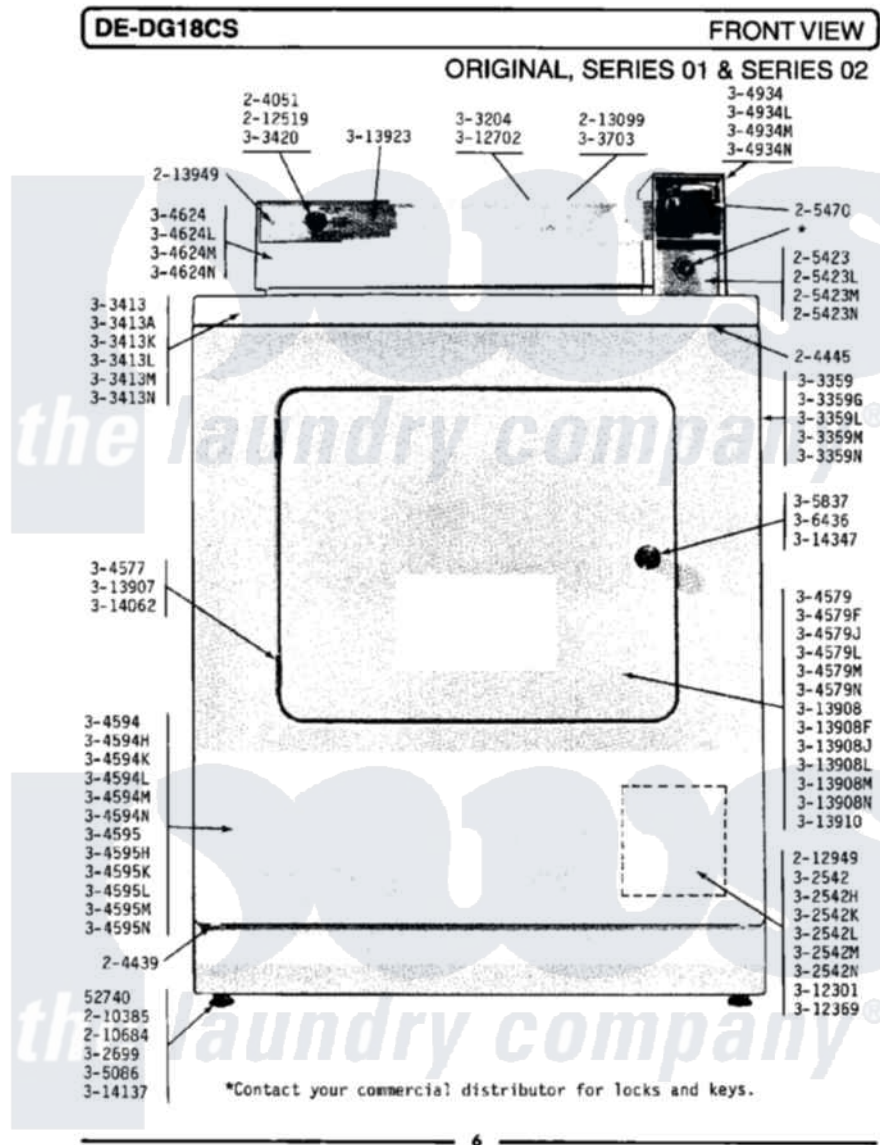

Maytag GDG18CS 01 - FRONT VIEW

Maytag [Residential Maytag GDG18CS Dryer Parts](#) Parts Diagram 01 - FRONT VIEW
 Click on the part number to view part

Item	Original Part Number	Replaced By	Status	Part Description
001	Y052740	62739		Nut, Lock
002	204051	22204051		Knob
003	204439			Screw And Fstner Assembly
004	204445			Screw And Fastener Assembly
NI	205423	208883		Coin Box K
006	205423L	208883		Coin Box K
NI	205423M	208883		Coin Box K
008	NLA		Not Available	MAYTAG COIN SLIDE
009	210385			Lock Nut For Adjustable Leg
NI	210684			Foot, Adjustable Leg
"	212519	488234		Screw 8-32 X 1/4
012	212949	22001866		Screw, Relay
013	213007			Xfor Cabinet See Cabinet, Back
NI	213099			Lens For Control Panel
"	213949			Screw, No.8-18 X 5/16 Inch
"	NLA		Not Available	ACCESS DOOR (WHITE)