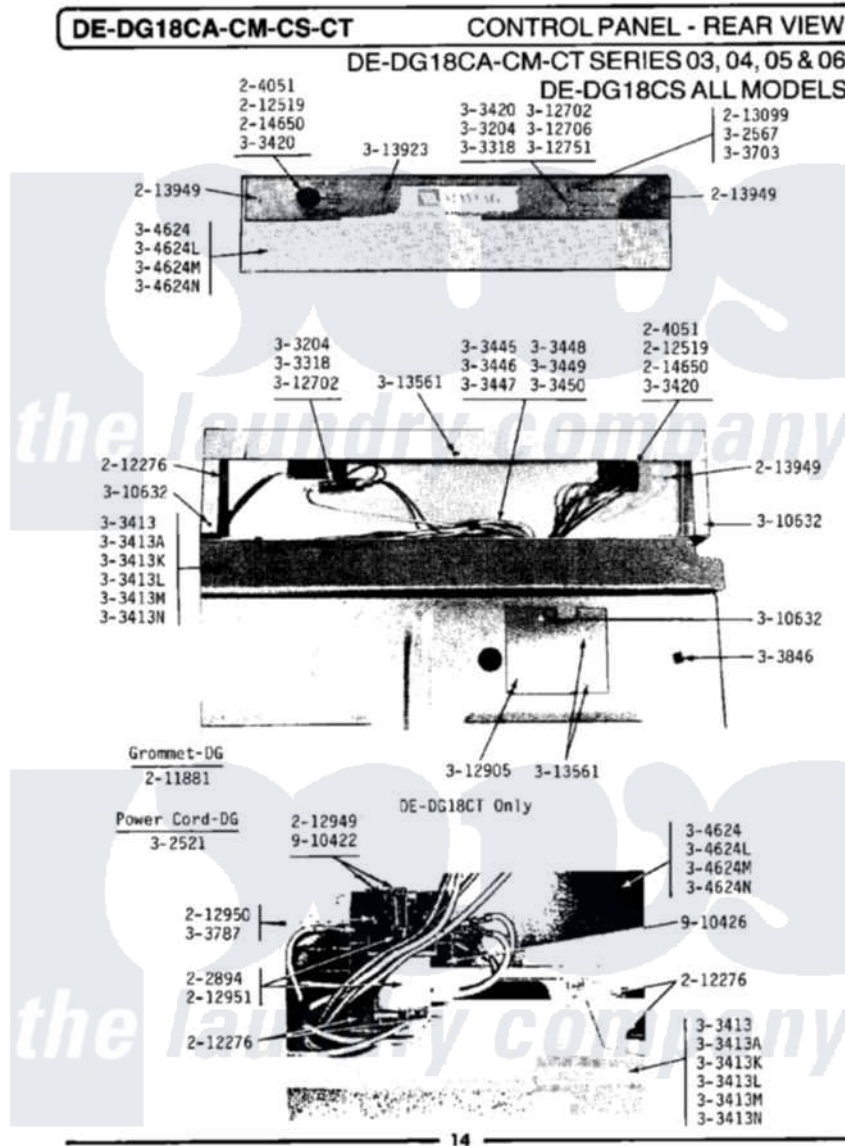

# Maytag GDG18CS 03 - CONTROL PANEL-REAR VIEW

Maytag Residential Maytag GDG18CS Dryer Parts Parts Diagram 03 - CONTROL PANEL-REAR VIEW  
 Click on the part number to view part

Item	Original Part Number	Replaced By	Status	Part Description
001	204051	<a href="#">22204051</a>		Knob
002	<a href="#">211881</a>			Grommet, Cord Part Not Used-Gas Models Only
003	212276	<a href="#">W10116760</a>		Screw
004	212519	<a href="#">488234</a>		Screw 8-32 X 1/4
005	212949	<a href="#">22001866</a>		Screw, Relay
006	212950	<a href="#">M0227520</a>		Screw-Tc No.6-32 X 13/16", Preform SwiTch
007	<a href="#">212951</a>			Screw, No.6-32 X 1/4 Inch
008	<a href="#">213099</a>			Lens For Control Panel
009	<a href="#">213949</a>			Screw, No.8-18 X 5/16 Inch
010	<a href="#">214650</a>			Screw For 2-4051 Knob
011	302521		Not Available	CORD, POWER PART NOT USED-GAS MODELS ONLY
012	<a href="#">Y303204</a>			Start Switch With Nuts
NI	NLA		Not Available	TOP COVER-WHITE
014	NLA		Not Available	TOP COVER-ALMOND

NI	NLA		Not Available	TOP COVER-HARVEST WHEAT
016	Y303420		Not Available	SELECTOR SWITCH
NI	Y303445		Not Available	MAIN WIRE HARNESS
018	<a href="#">Y303703</a>			Pilot Light
NI	NLA		Not Available	SCREW & WASHER ASSY.
"	NLA		Not Available	CONTROL COVER-WHITE
"	NLA		Not Available	CONTROL COVER-ALMOND
022	NLA		Not Available	CONTROL COVER-HARVEST WHEAT
023	Y310632	<a href="#">1163839</a>		Screw
NI	Y311423	<a href="#">489483</a>		Screw 10-32 X 1/2
025	NLA		Not Available	BACK FOR CONTROL PANEL
026	<a href="#">Y312702</a>			Knurled Nut, Start Switch
027	Y312706	<a href="#">422617</a>		Nut
028	<a href="#">312751</a>			Lockwasher, Start Switch
029	Y312905		Not Available	COVER, TERMINAL
030	<a href="#">Y313561</a>			Screw---NA
NI	NLA		Not Available	CONTROL PANEL