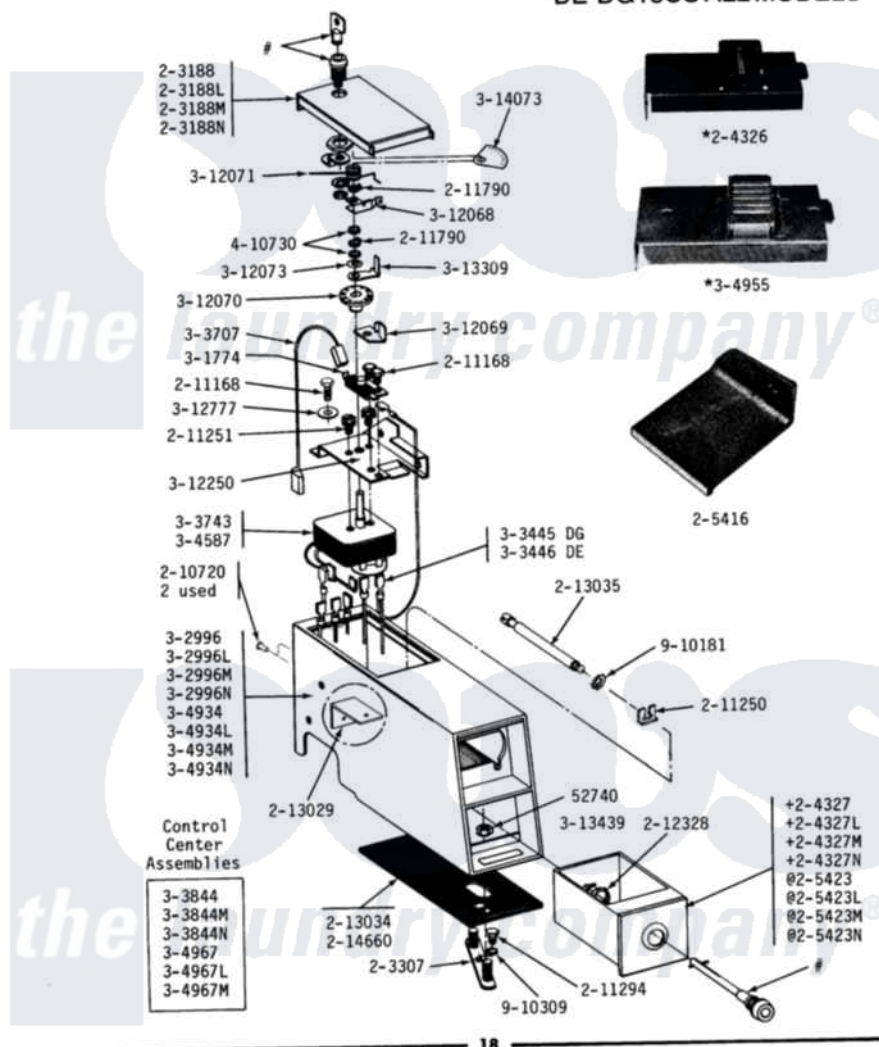

Maytag GDG18CS 04 - CS CONTROL CENTER

DE-DG18CM-CS **CM-CS CONTROL CENTER**
 DE-DG18CM ORIGINAL, SERIES 01, 02, 03 & 04
 DE-DG18CS ALL MODELS

Maytag Residential Maytag GDG18CS Dryer Parts Parts Diagram 04 - CS CONTROL CENTER
 Click on the part number to view part

Item	Original Part Number	Replaced By	Status	Part Description
001	Y052740	62739		Nut, Lock
002	203188		Not Available	TIMER ACCESS DOOR (WHT)
003	203188L		Not Available	ACCESS DOOR-ALMOND
004	203188M		Not Available	ACCESS DOOR-HARVEST WHEAT
NI	NLA		Not Available	MTG. STRAP---NA
"	NLA		Not Available	COIN DROP ASSEMBLY
"	NLA		Not Available	COIN BOX-WHITE---NA
"	NLA		Not Available	COIN BOX-ALMOND
"	NLA		Not Available	COIN BOX - HARVEST WHEAT
010	205416			Guard For Coin Box
011	205423	208883		Coin Box K
012	205423L	208883		Coin Box K
013	205423M	208883		Coin Box K
014	210720			Rivet, Bearing To Tumbler Frnt