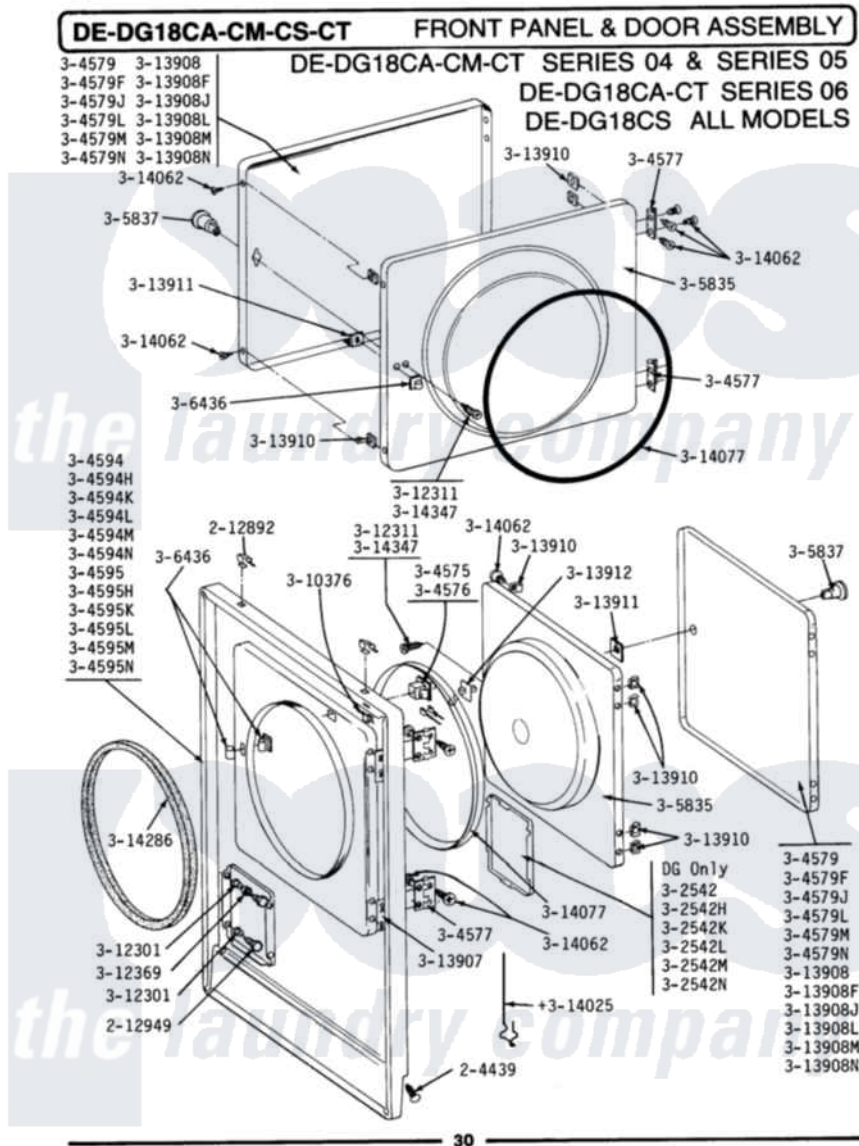

Maytag GDG18CS 06 - FRONT PANEL & DOOR ASSEMBLY

Maytag Residential Maytag GDG18CS Dryer Parts Parts Diagram 06 - FRONT PANEL & DOOR ASSEMBLY
 Click on the part number to view part

Item	Original Part Number	Replaced By	Status	Part Description
001	204439			Screw And Fstner Assembly
NI	212949	22001866		Screw, Relay
003	212982	22001650		Fastener, Spring
004	NLA		Not Available	ACCESS DOOR (WHITE)
005	NLA		Not Available	ACCESS DOOR-ALMOND
NI	NLA		Not Available	ACCESS DOOR-HARVEST WHEAT
"	Y304578	LA-1003		Door Catch Kit
"	Y304577	33001230		Hinge, Door
"	Y304579			DOOR (WHT)
"	NLA		Not Available	DOOR-ALMOND
"	NLA		Not Available	DOOR-HARVEST WHEAT
"	NLA		Not Available	FRONT PANEL-WHITE
013	NLA		Not Available	FRONT PANEL-ALMOND
014	NLA		Not Available	FRONT PANEL-HARVEST WHEAT
NI	NI A		Not Available	INNER DOOR WITH KNOB &

NI	NLA	Not Available	SCREW
"	NLA	Not Available	KNOB AND SCREW
017	306436		Door Latch Kit--W
018	Y310376		Clip, Door Switch Harness
NI	NLA	Not Available	BUSHING FOR ACCESS STUD
"	NLA	Not Available	SCREW----NA
021	312369		Sleeve, Access Panel Stud Part Not Used
022	Y313340		LABEL, LINT SCREEN INSTRUCTION
NI	Y313907		Fastener, Twin
024	Y313908		DOOR PANEL-WHITE
025	NLA	Not Available	DOOR PANEL-ALMOND
026	NLA	Not Available	DOOR PANEL-HARVEST WHEAT
NI	Y313910		Clip, Door Liner To Outer Panel
028	Y313911		Door Strike Retainer
NI	Y313927		INSTRUCTION LABEL
"	Y314025		Latch For Access Door
"	Y314062		Screw, Door Hinge And Panel
"	314077		Door Seal
"	NLA	Not Available	GAS IGNITION LABEL
"	314286		Seal For Front Panel
"	NLA	Not Available	SCREW FOR DOOR KNOB----NA