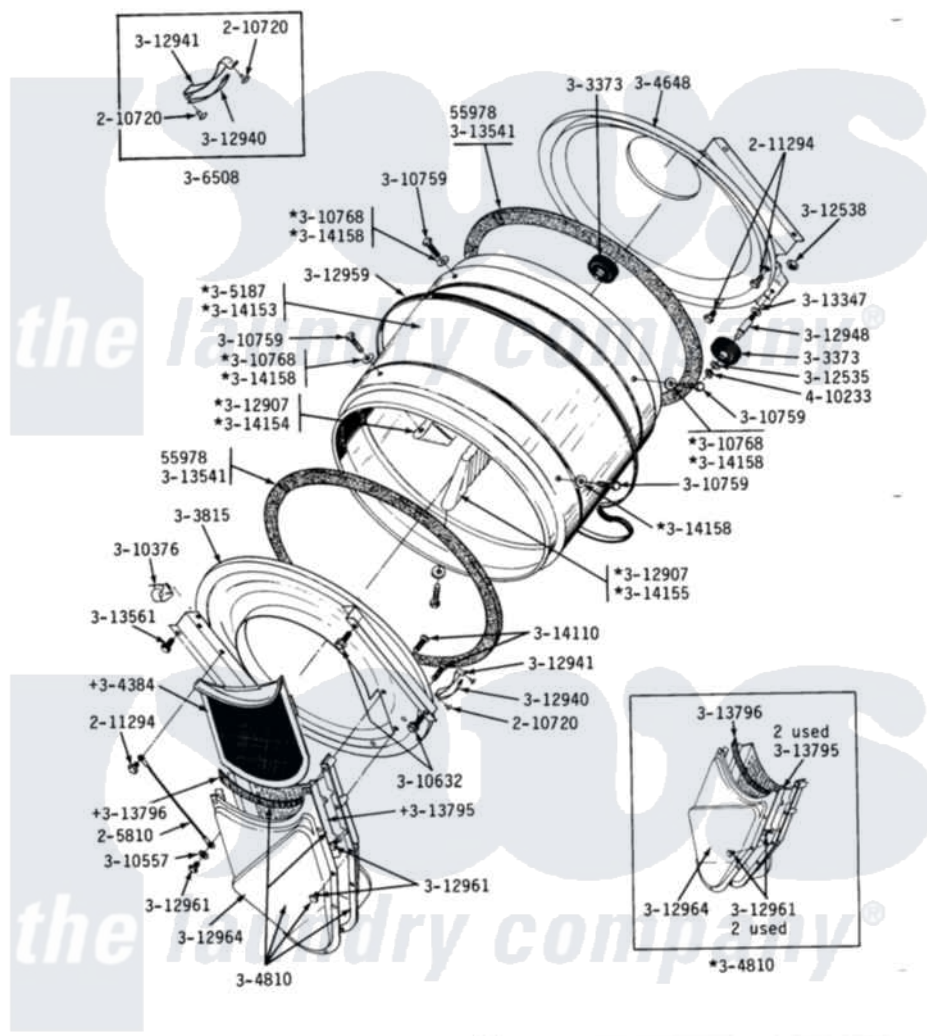

Maytag GDG18CS 07 - LINT SCREEN, TUMBLER (FRONT & BACK)

DE-DG18CA-CM-CS-CT LINT SCREEN, TUMBLER, TUMBLER FRONT & TUMBLER BACK

Maytag Residential Maytag GDG18CS Dryer Parts Parts Diagram 07 - LINT SCREEN, TUMBLER (FRONT & BACK)
Click on the part number to view part

Item	Original Part Number	Replaced By	Status	Part Description
NI	Y053241			Set Screw, Motor Pulley
002	Y055978			Rubber Adhesive, 2 Oz Tube
003	205810			Wire, Ground
004	210720			Rivet, Bearing To Tumbler Frnt
005	211294	90767		Screw, 8A X 3/8 HeX Washer Head Tapping
006	Y303373	12001541		Drum Roller/Washer Assembly--W
007	Y303815	33001231		Front- Tumbler
NI	Y304244			Motor Pulley With Set Screw
009	Y304384	33001003		Screen, Lint
010	Y304648	33001106		Back, Tumbler
011	Y304810		Not Available	OUTLET DUCT ASSEMBLY---S
NI	Y305185	6-3051850		Pulley- MO
013	305187		Not Available	TUMBLER W/BAFFLES
014	306508			Tumbler Bearing Kit ---W

015	Y310376		Clip, Door Switch Harness
016	310557		Washer
017	Y310632	1163839	Screw
018	Y310759		Screw, Tumbler Baffles
NI	NLA		Not Available WASHER
020	312535		Washer, Vault Mounting Brk.
021	312538	33001443	Nut, Hex
022	Y312907		Tumbler Baffle
023	312940	306508	Tumbler Bearing Kit ---W
024	312941	306508	Tumbler Bearing Kit ---W
025	Y312948	6-3129480	Shaft- Tumbler
026	Y312959		Poly "V" Belt For Tumbler
027	Y312961	W10116751	Screw
028	Y312964		Not Available OUTLET DUCT - OUTER HALF
029	Y313347	312535	Washer, Vault Mounting Brk.
030	Y313541	33313541	Seal- Tumbler
031	Y313561		Screw---NA
032	Y313795		Guide For Lint Screen
033	Y313796		Lint Seal
034	Y314110	33002917	Screw, No.10-16
035	Y314153		Not Available TUMBLER No.
036	NLA		Not Available TUMBLER BAFFLE - SHORT
037	314155	33001004	Baffle, Tall
038	314158		Washer, Baffle To Tumbler
NI	410233	9703438	Ring-Retrn