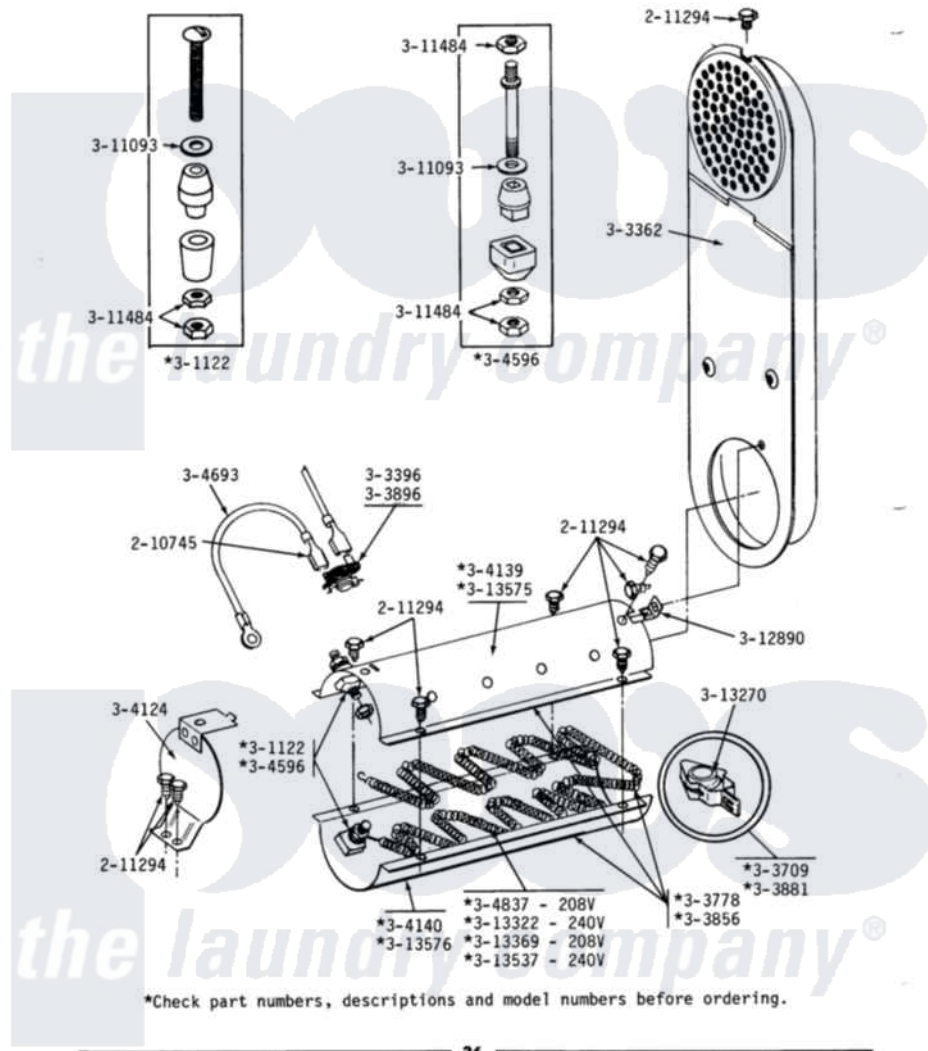

Maytag GDG18CS 08 - INLET DUCT & HEATER ASSEMBLY

DE18CA-CM-CS-CT INLET DUCT & HEATER ASSEMBLY

Maytag Residential Maytag GDG18CS Dryer Parts Parts Diagram 08 - INLET DUCT & HEATER ASSEMBLY
 Click on the part number to view part

Item	Original Part Number	Replaced By	Status	Part Description
001	210745			Wire Terminal
002	211294	90767		Screw, 8A X 3/8 HeX Washer Head Tapping
003	301122	Y304596		Terminal Insulator Assembly
004	Y303362			Inlet Duct Assembly - DE
005	303396			Thermostat, Hi-Limit
006	303709			Clip And Insulator Assembly
007	Y303778			Heater Assembly Complete
008	Y303856		Not Available	HEATER ASSY. COMPLETE (208V)
009	Y303881			Clip And Insulator Assembly
010	303896			Hi-Limit Thermostat-Canada
011	304124		Not Available	HEATER SHIELD
014	Y304596			Terminal Insulator Assembly
015	Y304693			Jumper Wire
016	Y304837	W10116793		Element
018	311093			Washer, Terminal Connection