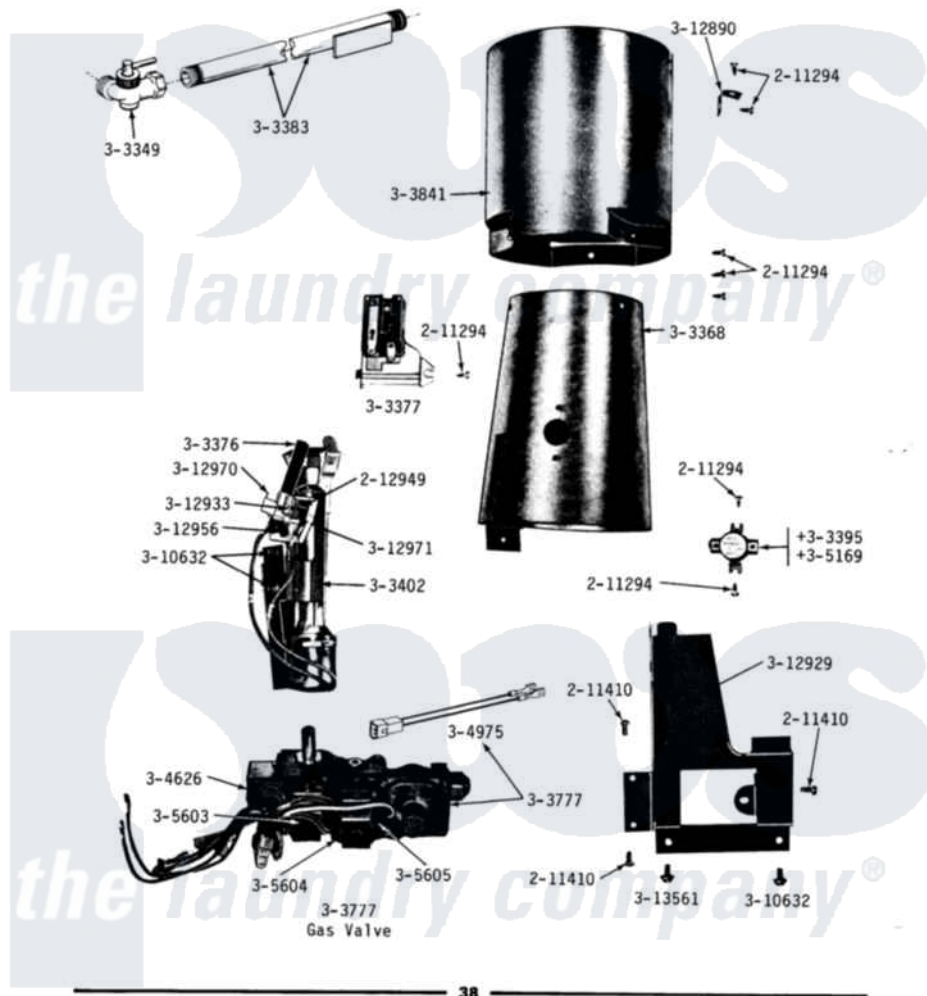

Maytag GDG18CS 09 - GAS VALVE, BURNER & COMBUSTION CONE

DG18CA-CM-CS-CT
GAS VALVE, BURNER & COMBUSTION CONE
 DG18CA-CM-CT ORIGINAL, SERIES 01, 02, 03 & 04
 DG18CS ORIGINAL

Maytag Residential Maytag GDG18CS Dryer Parts Parts Diagram 09 - GAS VALVE, BURNER & COMBUSTION CONE
 Click on the part number to view part

Item	Original Part Number	Replaced By	Status	Part Description
001	211294	90767		Screw, 8A X 3/8 HeX Washer Head Tapping
NI	NLA		Not Available	SCREW, HEX HD No.8 X 3/8 INCH
003	212949	22001866		Screw, Relay
NI	NLA		Not Available	SCREW ASSM - BLUE BLOCK OPE
005	Y303349			Angle Shut-Off, Gas Valve
006	Y303368			Cone, Combustion
007	303376	4392003		Ignitor
008	Y303377	338906		Radiant, Sensor
009	Y303383	33001735		Pipe And Bracket Assembly Series 18 Not Needed Use Vavle
010	303395			Thermostat, Hi-Limit
011	Y303402			Burner Assembly NA
012	Y303777	W10116794		Gas Valve
NI	Y303779			Conversion Kit

014	Y303841			Cone, Extension
015	Y304626			Side Coil
016	304975			Gas Valve Harness
017	305169			Thermostat, Hi-Limit Gas
018	305603			Secondary Coil
019	305604			Holding Coil
020	305605			Booster Coil
021	Y310632	1163839		Screw
022	Y312890			Retainer, Heater Chamber
023	312929			Gas Valve Bracket
NI	NLA		Not Available	CLIP FOR IGNITER, RIGHT-HAN
025	312956			Screw-Igniter And Clip Mount
NI	NLA		Not Available	CLIP FOR IGNITER, LEFT-HAND
027	Y312971			Insulator For Igniter Mount
NI	NLA		Not Available	MAIN BURNER ORIFICE - LPG
"	NLA		Not Available	INTERNAL ORIFICE - LPG
"	313366			Main Burner Orifice-Ext-NAT
"	313367			Main Burner Orifice-Int-NAT
"	NLA		Not Available	MAIN BURNER ORIFICE (MFG)
033	Y313561			Screw----NA