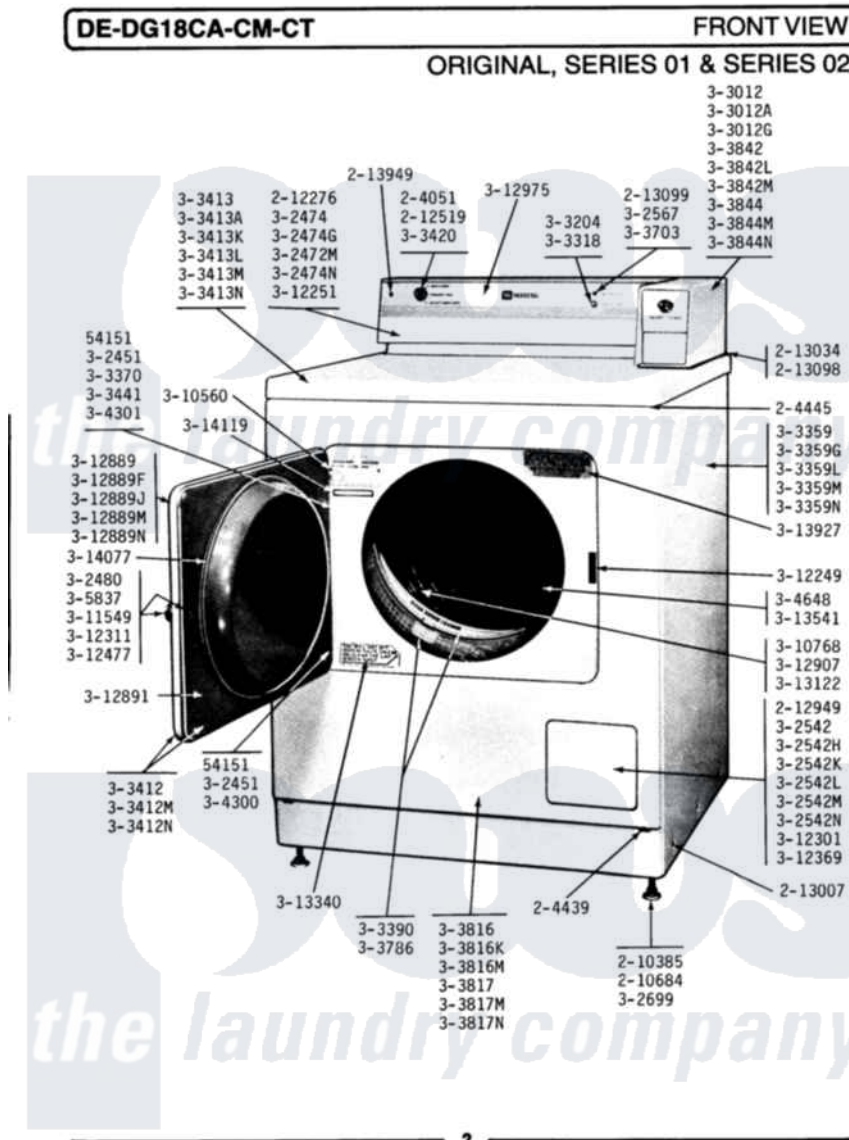

# Maytag GDG18CT 01 - FRONT VIEW

Maytag Residential Maytag GDG18CT Dryer Parts Parts Diagram 01 - FRONT VIEW  
 Click on the part number to view part

Item	Original Part Number	Replaced By	Status	Part Description
NI	NLA		Not Available	SCREW, No.4-40 X 1/4
002	204051	<a href="#">22204051</a>		Knob
003	<a href="#">204439</a>			Screw And Fstner Assembly
004	<a href="#">204445</a>			Screw And Fastener Assembly
005	<a href="#">210385</a>			Lock Nut For Adjustable Leg
006	<a href="#">210684</a>			Foot, Adjustable Leg
007	212276	<a href="#">W10116760</a>		Screw
008	212519	<a href="#">488234</a>		Screw 8-32 X 1/4
009	212949	<a href="#">22001866</a>		Screw, Relay
010	<a href="#">213007</a>			Xfor Cabinet See Cabinet, Back
NI	NLA		Not Available	GASKET UNDER CONTROL CENTER
012	<a href="#">213099</a>			Lens For Control Panel
013	<a href="#">213949</a>			Screw, No.8-18 X 5/16 Inch
NI	NLA		Not Available	HINGE ASSEMBLY----N
"	NLA		Not Available	CONTROL COVER-WHITE