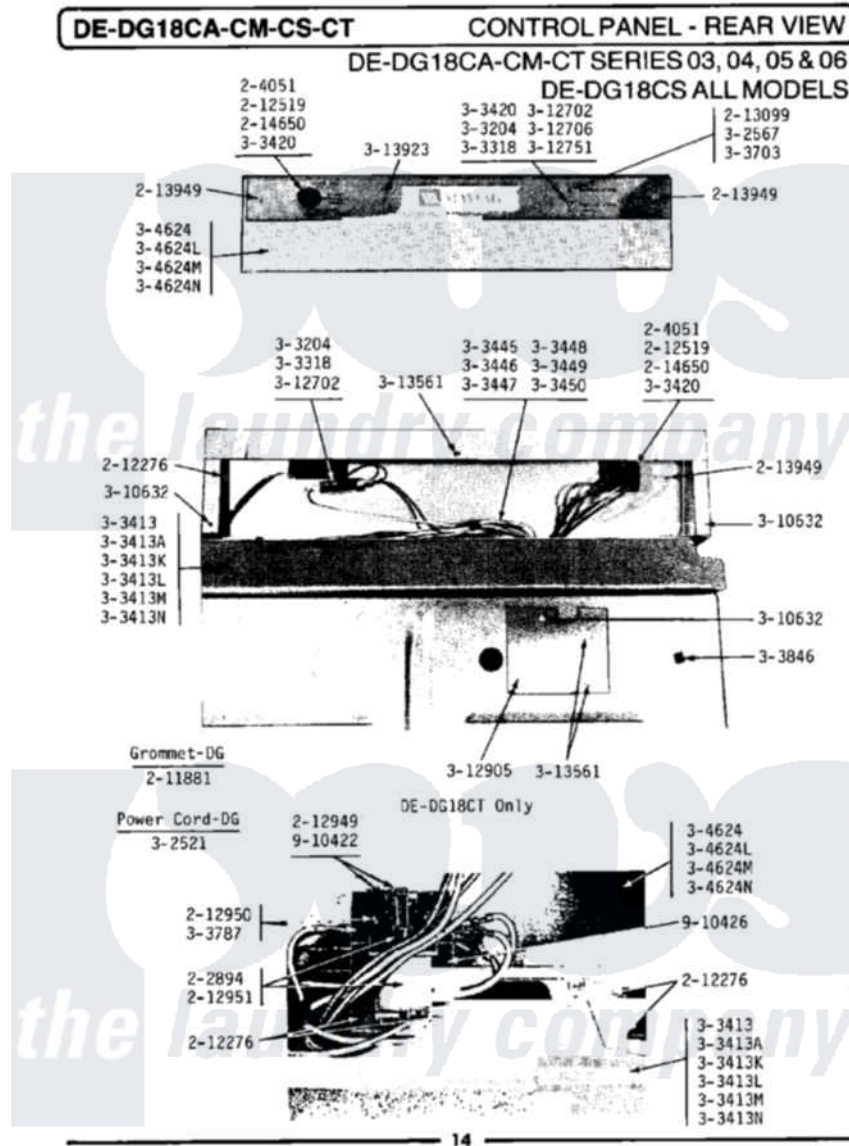

Maytag GDG18CT 05 - CONTROL PANEL-REAR VIEW (SERIES 03)

Maytag Residential Maytag GDG18CT Dryer Parts Parts Diagram 05 - CONTROL PANEL-REAR VIEW (SERIES 03)
 Click on the part number to view part

Item	Original Part Number	Replaced By	Status	Part Description
001	202894			Solenoid For Relay Assembly
002	204051	22204051		Knob
003	211881			Grommet, Cord Part Not Used- Gas Models Only
004	212276	W10116760		Screw
005	212519	488234		Screw 8-32 X 1/4
006	212949	22001866		Screw, Relay
007	212950	M0227520		Screw-Tc No.6-32 X 13/16", Preform SwiTch
008	212951			Screw, No.6-32 X 1/4 Inch
009	213099			Lens For Control Panel
010	213949			Screw, No.8-18 X 5/16 Inch
011	214650			Screw For 2-4051 Knob
012	302521		Not Available	CORD, POWER PART NOT USED-GAS MODELS ONLY
NI	NLA		Not Available	PILOT LIGHT
014	Y303318			Switch Assembly With Hex Nu

NI	NLA		Not Available	TOP COVER-WHITE
016	NLA		Not Available	TOP COVER-ALMOND
NI	NLA		Not Available	TOP COVER-HARVEST WHEAT
018	Y303420		Not Available	SELECTOR SWITCH
NI	NLA		Not Available	MAIN WIRE HARNESS
020	Y303787		Not Available	SWITCH FOR RELAY
NI	NLA		Not Available	SCREW & WASHER ASSY.
022	NLA		Not Available	CONTROL COVER-WHITE
023	NLA		Not Available	CONTROL COVER-ALMOND
NI	NLA		Not Available	CONTROL COVER-HARVEST WHEAT
025	Y310632	1163839		Screw
026	Y311423	489483		Screw 10-32 X 1/2
027	NLA		Not Available	BACK FOR CONTROL PANEL
028	Y312702			Knurled Nut, Start Switch
029	Y312706	422617		Nut
030	312751			Lockwasher, Start Switch
NI	Y312905		Not Available	COVER, TERMINAL
"	Y313561			Screw---NA
"	NLA		Not Available	CONTROL PANEL
"	NLA		Not Available	SPRING LEVER FOR RELAY
"	NLA		Not Available	RELAY BRACKET