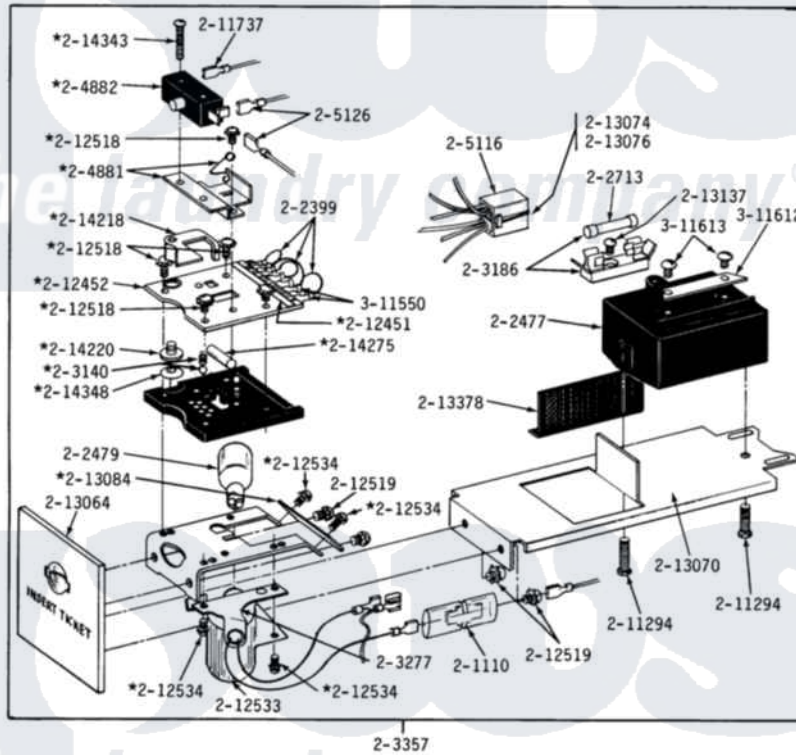

DE-DG18CT CT CONTROL CENTER COMPONENTS

Maytag Residential Maytag GDG18CT Dryer Parts Parts Diagram 07 - CT CONTROL CENTER COMPONENTS
 Click on the part number to view part

Item	Original Part Number	Replaced By	Status	Part Description
NI	Y201110		Not Available	CONNECTOR, WIRE (INDIC. LIGHT)
"	NLA		Not Available	JUMPER WIRE (BLACK)
"	202477	22003292		Control As
"	202479	A3167501		Lamp Oven, Int.
"	202509			Ticket Control Assembly
"	202713	22001555		Fuse
"	203140			Contact Ball Kit
"	NLA		Not Available	FUSE BLOCK WITH FUSE
"	NLA		Not Available	LAMP SOCKET WITH BRACKET
"	NLA		Not Available	TICKET RECEIVER ASSEMBLY
"	204881			Cam Plate Assembly
"	204882		Not Available	SWITCH FOR TICKET CONTROL
013	211294	90767		Screw, 8A X 3/8 HeX Washer Head Tapping

NI	NLA	Not Available	SPADE CONNECTOR
"	NLA	Not Available	HARNES FOR TICKET CONTROL
"	211737	248562	Terminal
"	NLA	Not Available	OVERLAY FOR CIRCUIT BOARD
"	212452		Board, Circuit
"	NLA	Not Available	SEMS SCREW (No.4-40 X 1/2 INC)
"	212519	488234	Screw 8-32 X 1/4
"	212533		SHIELD FOR HEAT LAMP
"	NLA	Not Available	SCREW, SHIELD TO CONTROL
"	NLA	Not Available	FRONT PLATE F/TICKET CONTRO
"	NLA	Not Available	BRACKET FOR TICKET ASSEMBLY
"	213074		Pin Receptacle For Plug
"	NLA	Not Available	PIN FOR PLUG
"	NLA	Not Available	TICKET DEFLECTOR
"	NLA	Not Available	SCREW (No.6 X 1/4 INCH)
"	NLA	Not Available	SHIELD
"	214218		Lever, Switch
"	214220		Adjustment Thumb Wheel
"	214275		Roller For Cam
"	NLA	Not Available	SCREW
"	NLA	Not Available	SPRING WASHER
"	Y311550	Not Available	SPADE (MINIATURE)
"	311612	Not Available	COVER, CIRCUIT BOARD TERMINALS
"	311613	Y311711	Screw, Fuse Block