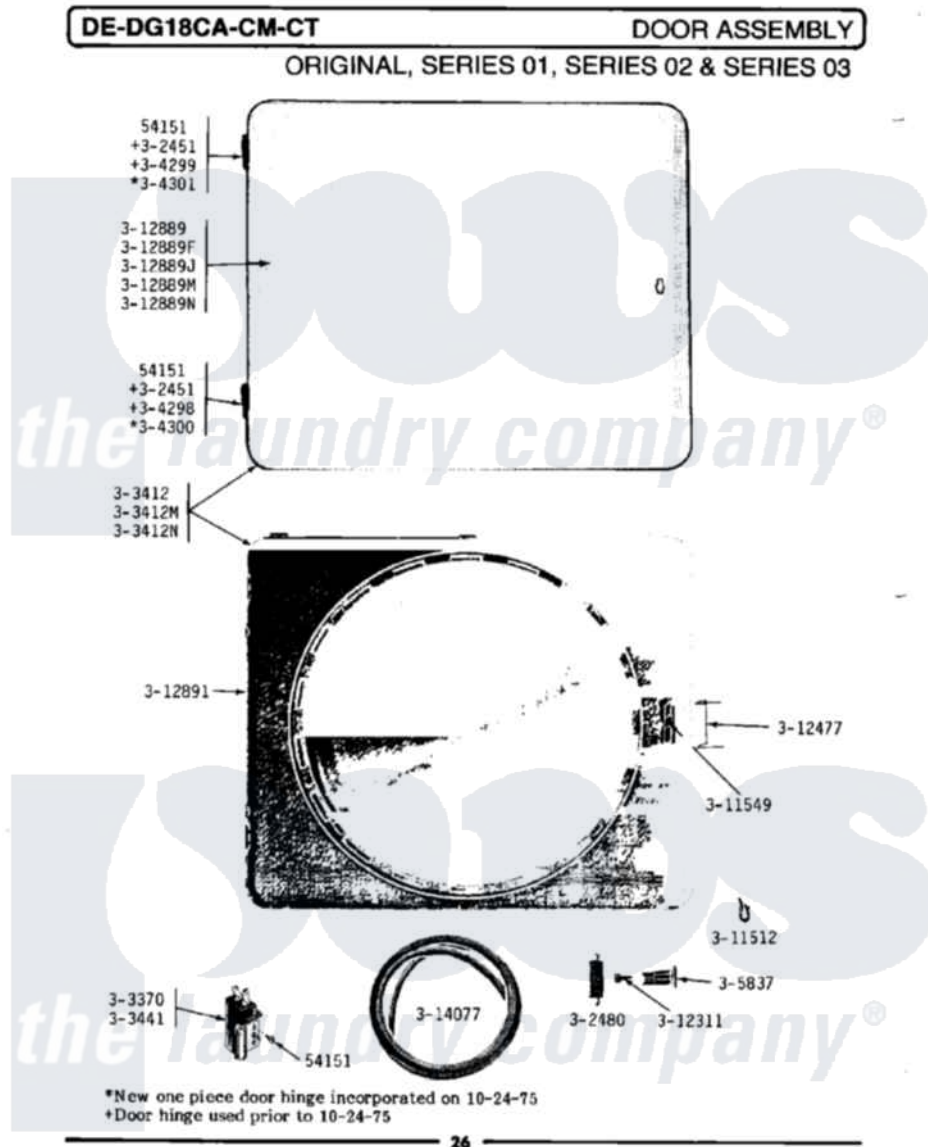

# Maytag GDG18CT 08 - DOOR ASSEMBLY

Maytag [Residential Maytag GDG18CT Dryer Parts](#) Parts Diagram 08 - DOOR ASSEMBLY  
 Click on the part number to view part

Item	Original Part Number	Replaced By	Status	Part Description
NI	NLA		Not Available	SCREW, No.4-40 X 1/4
"	NLA		Not Available	HINGE ASSEMBLY---N
"	NLA		Not Available	LATCH
004	<a href="#">Y303370</a>			Door Switch
NI	NLA		Not Available	DOOR COMPLETE-WHITE
006	NLA		Not Available	DOOR COMPLETE-HARVEST WHEAT
007	<a href="#">Y304298</a>			Hinge - Lower
NI	NLA		Not Available	HINGE - UPPER
"	NLA		Not Available	HINGE - LOWER
"	NLA		Not Available	HINGE - UPPER
"	NLA		Not Available	KNOB AND SCREW
"	NLA		Not Available	FASTENER
"	NLA		Not Available	WIRE CLIP
"	NLA		Not Available	SCREW---NA
"	NLA		Not Available	MAGNETIC LATCH RETAINER

"	NLA	Not Available	DOOR PANEL-WHITE
"	NLA	Not Available	DOOR PANEL-HARVEST WHEAT
018	Y312891	Not Available	DOOR LINER - INNER HALF
019	<a href="#">314077</a>		Door Seal