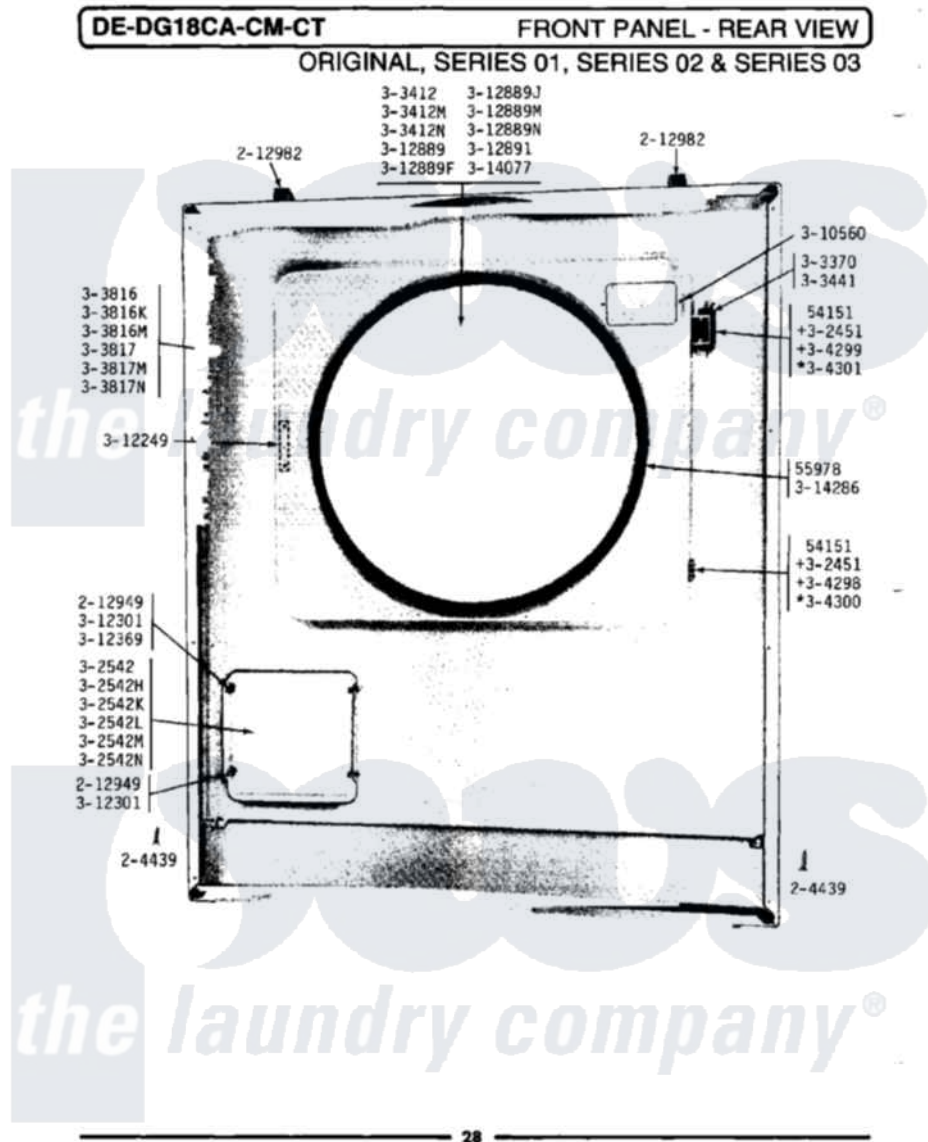

Maytag GDG18CT 09 - FRONT PANEL-REAR VIEW

Maytag Residential Maytag GDG18CT Dryer Parts Parts Diagram 09 - FRONT PANEL-REAR VIEW
 Click on the part number to view part

Item	Original Part Number	Replaced By	Status	Part Description
	NI	NLA	Not Available	SCREW, No.4-40 X 1/4
002	Y055978			Rubber Adhesive, 2 Oz Tube
003	204439			Screw And Fstner Assembly
004	212949	22001866		Screw, Relay
005	212982	22001650		Fastener, Spring
	NI	NLA	Not Available	HINGE ASSEMBLY----N
	"	NLA	Not Available	ACCESS DOOR (WHITE)
008	NLA		Not Available	ACCESS DOOR-ALMOND
	NI	NLA	Not Available	ACCESS DOOR-HARVEST WHEAT
010	Y303370			Door Switch
	NI	NLA	Not Available	DOOR COMPLETE-WHITE
	"	NLA	Not Available	DOOR COMPLETE-HARVEST WHEAT
	"	NLA	Not Available	FRONT PANEL-WHITE
014	NLA		Not Available	FRONT PANEL-HARVEST WHEAT

NI	NLA		Not Available	FRONT PANEL-HARVEST WHEAT
"	Y304298			Hinge - Lower
"	NLA		Not Available	HINGE - UPPER
018	NLA		Not Available	HINGE - LOWER
019	NLA		Not Available	HINGE - UPPER
NI	310560	74004005		Screw, 6-32 X 5/16"
021	NLA		Not Available	STRIKE PLATE
022	NLA		Not Available	BUSHING FOR ACCESS STUD
NI	312369			Sleeve, Access Panel Stud Part Not Used
"	NLA		Not Available	DOOR PANEL-WHITE
"	NLA		Not Available	DOOR PANEL-HAVEST WHEAT
"	Y312891		Not Available	DOOR LINER - INNER HALF
"	Y313340			LABEL, LINT SCREEN INSTRUCTION
"	Y313927			INSTRUCTION LABEL
029	314077			Door Seal
NI	NLA		Not Available	GAS IGNITION LABEL
"	314286			Seal For Front Panel