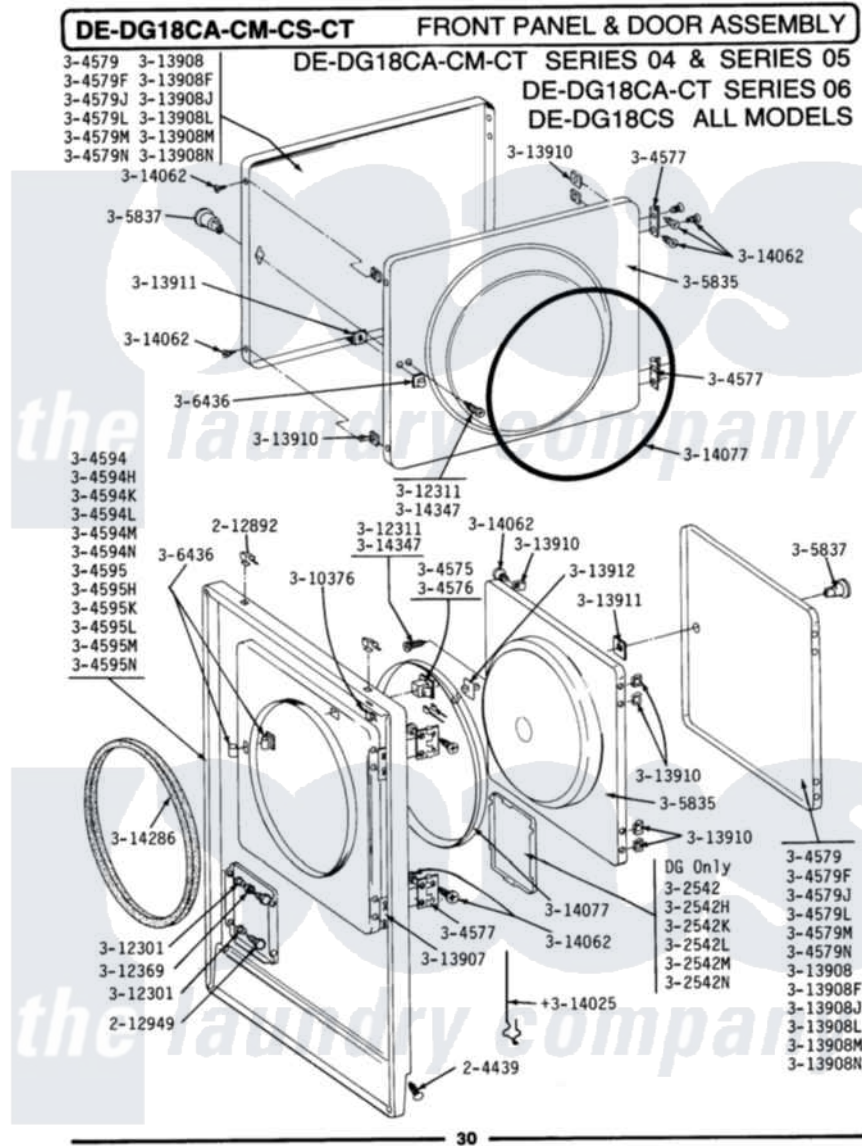

Maytag GDG18CT 10 - FRONT PANEL & DOOR ASSY (SERIES 04)

Maytag Residential Maytag GDG18CT Dryer Parts Parts Diagram 10 - FRONT PANEL & DOOR ASSY (SERIES 04)
 Click on the part number to view part

Item	Original Part Number	Replaced By	Status	Part Description
001	204439			Screw And Fstner Assembly
002	212949	22001866		Screw, Relay
003	212982	22001650		Fastener, Spring
004	NLA		Not Available	ACCESS DOOR (WHITE)
005	NLA		Not Available	ACCESS DOOR-ALMOND
NI	NLA		Not Available	ACCESS DOOR-HARVEST WHEAT
007	Y304576	W10169313		Switch-Dor
NI	Y304577	33001230		Hinge, Door
"	Y304579			DOOR (WHT)
"	NLA		Not Available	DOOR-ALMOND
"	NLA		Not Available	DOOR-HARVEST WHEAT
"	NLA		Not Available	FRONT PANEL-WHITE
013	NLA		Not Available	FRONT PANEL-HARVEST WHEAT
014	NLA		Not Available	INNER DOOR WITH KNOB & SCRE

NI	NLA	Not Available	KNOB AND SCREW
"	306436		Door Latch Kit--W
017	Y310376		Clip, Door Switch Harness
018	NLA	Not Available	BUSHING FOR ACCESS STUD
NI	NLA	Not Available	SCREW---NA
"	312369		Sleeve, Access Panel Stud Part Not Used
021	Y313340		LABEL, LINT SCREEN INSTRUCTION
022	Y313907		Fastener, Twin
NI	Y313908		DOOR PANEL-WHITE
024	NLA	Not Available	DOOR PANEL-ALMOND
025	NLA	Not Available	DOOR PANEL-HARVEST WHEAT
026	Y313910		Clip, Door Liner To Outer Panel
NI	Y313911		Door Strike Retainer
028	Y313927		INSTRUCTION LABEL
NI	Y314025		Latch For Access Door
"	Y314062		Screw, Door Hinge And Panel
"	314077		Door Seal
"	NLA	Not Available	GAS IGNITION LABEL
"	314286		Seal For Front Panel
"	NLA	Not Available	SCREW FOR DOOR KNOB---NA