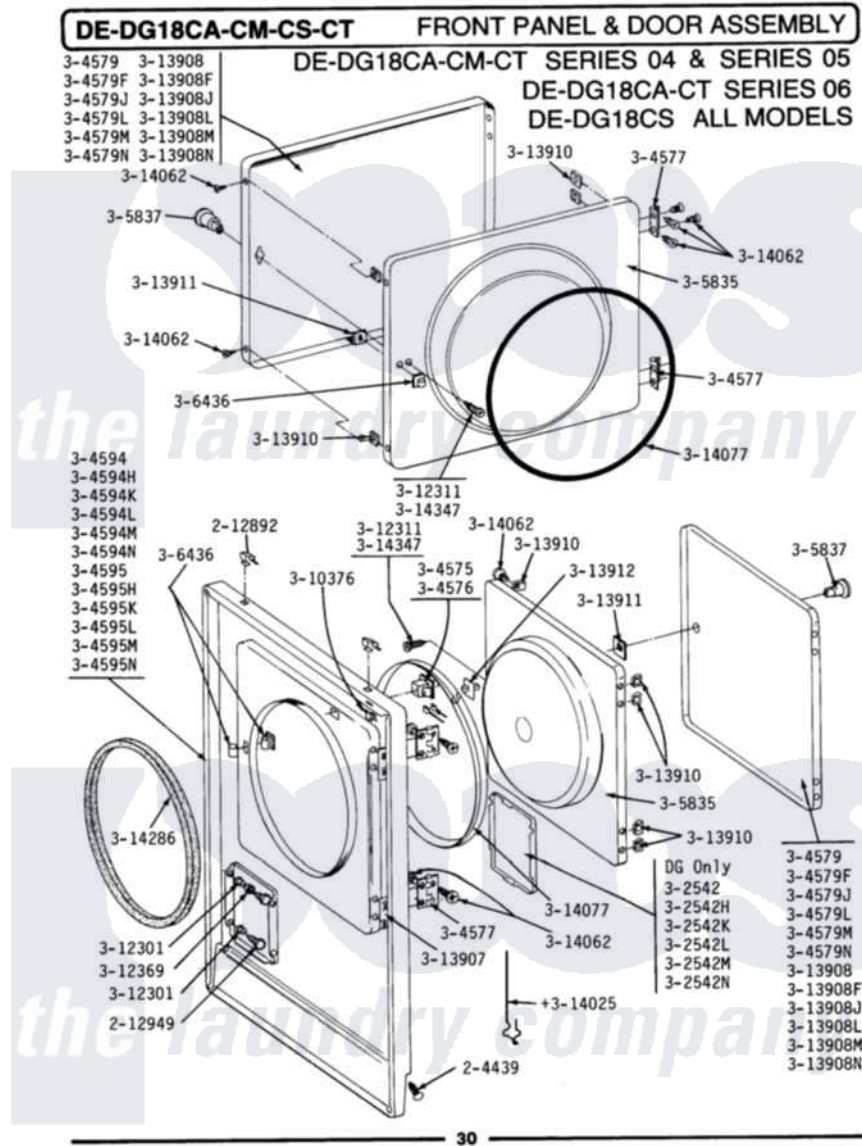

# Maytag GDG18CT 11 - FRONT PANEL & DOOR ASSY (SERIES 06)

Maytag Residential Maytag GDG18CT Dryer Parts Parts Diagram 11 - FRONT PANEL & DOOR ASSY (SERIES 06)  
 Click on the part number to view part

Item	Original Part Number	Replaced By	Status	Part Description
001	<a href="#">204439</a>			Screw And Fstner Assembly
002	212949	<a href="#">22001866</a>		Screw, Relay
003	212982	<a href="#">22001650</a>		Fastener, Spring
004	NLA		Not Available	ACCESS DOOR (WHITE)
005	NLA		Not Available	ACCESS DOOR-ALMOND
NI	NLA		Not Available	ACCESS DOOR-HARVEST WHEAT
007	Y304576	<a href="#">W10169313</a>		Switch-Dor
NI	Y304577	<a href="#">33001230</a>		Hinge, Door
"	Y304579			DOOR (WHT)
"	NLA		Not Available	DOOR-ALMOND
"	NLA		Not Available	DOOR-HARVEST WHEAT
"	NLA		Not Available	FRONT PANEL-WHITE
013	NLA		Not Available	FRONT PANEL-HARVEST WHEAT
014	NLA		Not Available	INNER DOOR WITH KNOB & SCRE

NI	NLA	Not Available	KNOB AND SCREW
"	<a href="#">306436</a>		Door Latch Kit--W
017	<a href="#">Y310376</a>		Clip, Door Switch Harness
NI	NLA	Not Available	BUSHING FOR ACCESS STUD
"	NLA	Not Available	SCREW---NA
"	<a href="#">312369</a>		Sleeve, Access Panel Stud Part Not Used
021	Y313340		LABEL, LINT SCREEN INSTRUCTION
022	<a href="#">Y313907</a>		Fastener, Twin
NI	Y313908		DOOR PANEL-WHITE
024	NLA	Not Available	DOOR PANEL-ALMOND
025	NLA	Not Available	DOOR PANEL-HARVEST WHEAT
026	<a href="#">Y313910</a>		Clip, Door Liner To Outer Panel
NI	<a href="#">Y313911</a>		Door Strike Retainer
028	Y313927		INSTRUCTION LABEL
NI	<a href="#">Y314025</a>		Latch For Access Door
"	<a href="#">Y314062</a>		Screw, Door Hinge And Panel
"	<a href="#">314077</a>		Door Seal
"	NLA	Not Available	GAS IGNITION LABEL
"	<a href="#">314286</a>		Seal For Front Panel
"	NLA	Not Available	SCREW FOR DOOR KNOB---NA