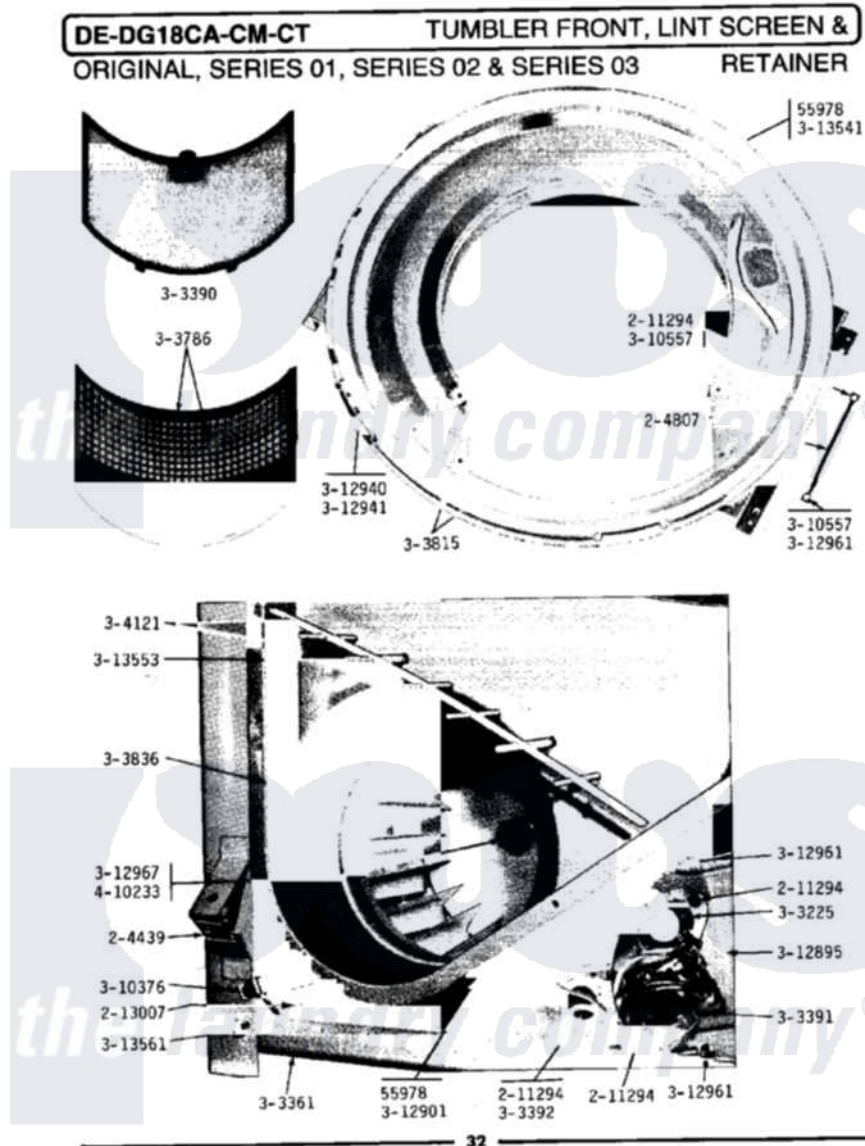

Maytag GDG18CT 12 - TUMBLER FRONT, LINT SCREEN & RETAINER

Maytag Residential Maytag GDG18CT Dryer Parts Parts Diagram 12 - TUMBLER FRONT, LINT SCREEN & RETAINER
 Click on the part number to view part

Item	Original Part Number	Replaced By	Status	Part Description
001	Y055978			Rubber Adhesive, 2 Oz Tube
002	204439			Screw And Fstner Assembly
003	204807			Ground Wire, Supp. Plte To Top Cover
NI	210720			Rivet, Bearing To Tumbler Frmt
005	211294	90767		Screw, 8A X 3/8 HeX Washer Head Tapping
006	213007			Xfor Cabinet See Cabinet, Back
007	Y303361		Not Available	BASE ASSY. (UPPER & LOWER)
008	Y303390		Not Available	LINT SCREEN
009	Y303391	33303391		Thermostat, Cycling
010	303392			Thermostat, Cycling
011	Y303786		Not Available	LINT SCREEN WITH RETAINER
012	Y303815	33001231		Front- Tumbler
013	Y303836			Blower Wheel Assembly And Clamp

014	NLA		Not Available	OUTLET GRID AND DUCT
NI	Y304810		Not Available	OUTLET DUCT ASSEMBLY---S
"	Y310376			Clip, Door Switch Harness
017	310557			Washer
018	Y312895		Not Available	COVER FOR BLOWER---NA
019	Y312901			Seal, Housing Cover
020	312940	306508		Tumbler Bearing Kit ---W
021	312941	306508		Tumbler Bearing Kit ---W
022	Y312961	W10116751		Screw
023	Y312964		Not Available	OUTLET DUCT - OUTER HALF
NI	312967			Clamp, Blower Housing
025	Y313541	33313541		Seal- Tumbler
026	NLA		Not Available	GRID FOR OUTLET DUCT
NI	Y313561			Screw---NA
028	Y313795			Guide For Lint Screen
NI	Y313796			Lint Seal
"	410233	9703438		Ring-Retrnr