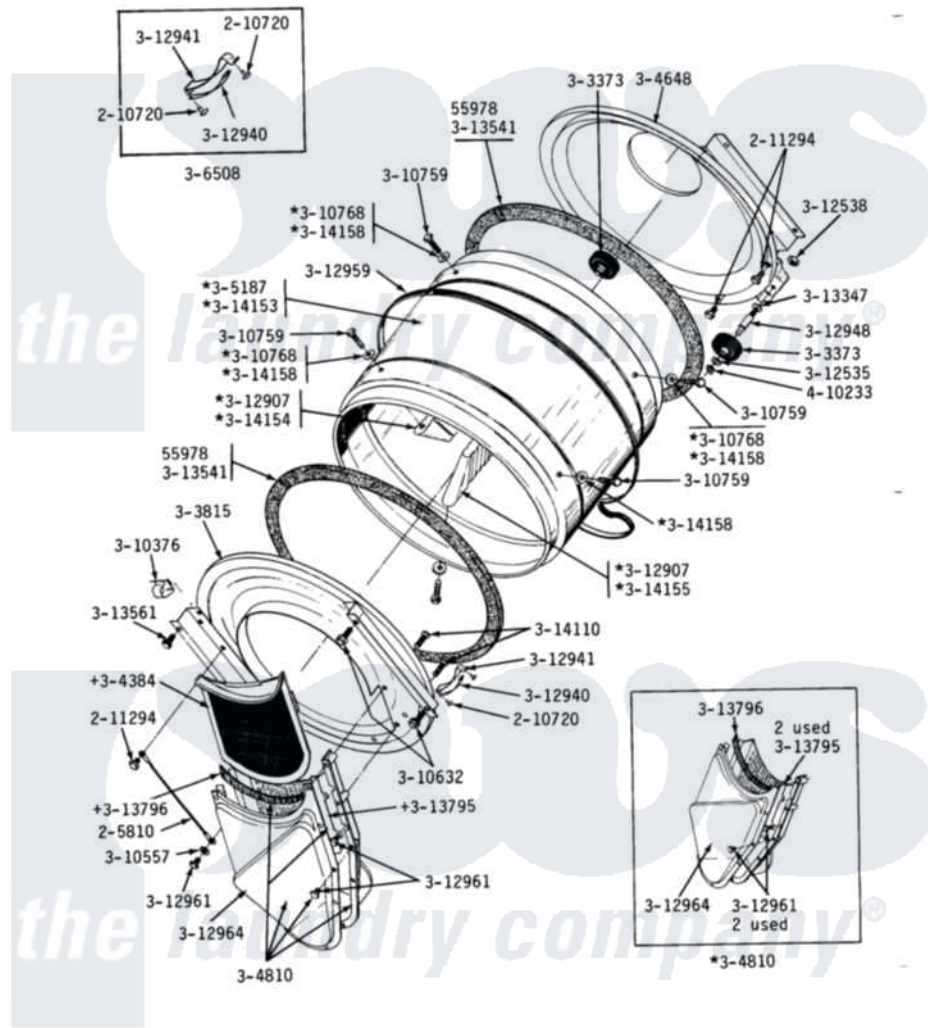

# Maytag GDG18CT 13 - LINT SCREEN, TUMBLER (FRONT & BACK)

## DE-DG18CA-CM-CS-CT LINT SCREEN, TUMBLER, TUMBLER FRONT & TUMBLER BACK

34

Maytag Residential Maytag GDG18CT Dryer Parts Parts Diagram 13 - LINT SCREEN, TUMBLER (FRONT & BACK)  
Click on the part number to view part

Item	Original Part Number	Replaced By	Status	Part Description
NI	<a href="#">Y053241</a>			Set Screw, Motor Pulley
002	<a href="#">Y055978</a>			Rubber Adhesive, 2 Oz Tube
003	<a href="#">205810</a>			Wire, Ground
004	<a href="#">210720</a>			Rivet, Bearing To Tumbler Frnt
005	211294	<a href="#">90767</a>		Screw, 8A X 3/8 HeX Washer Head Tapping
006	Y303373	<a href="#">12001541</a>		Drum Roller/Washer Assembly--W
007	Y303815	<a href="#">33001231</a>		Front- Tumbler
NI	<a href="#">Y304244</a>			Motor Pulley With Set Screw
009	Y304384	<a href="#">33001003</a>		Screen, Lint
010	Y304648	<a href="#">33001106</a>		Back, Tumbler
011	Y304810		Not Available	OUTLET DUCT ASSEMBLY---S
NI	Y305185	<a href="#">6-3051850</a>		Pulley- MO
013	305187		Not Available	TUMBLER W/BAFFLES
014	<a href="#">306508</a>			Tumbler Bearing Kit ---W