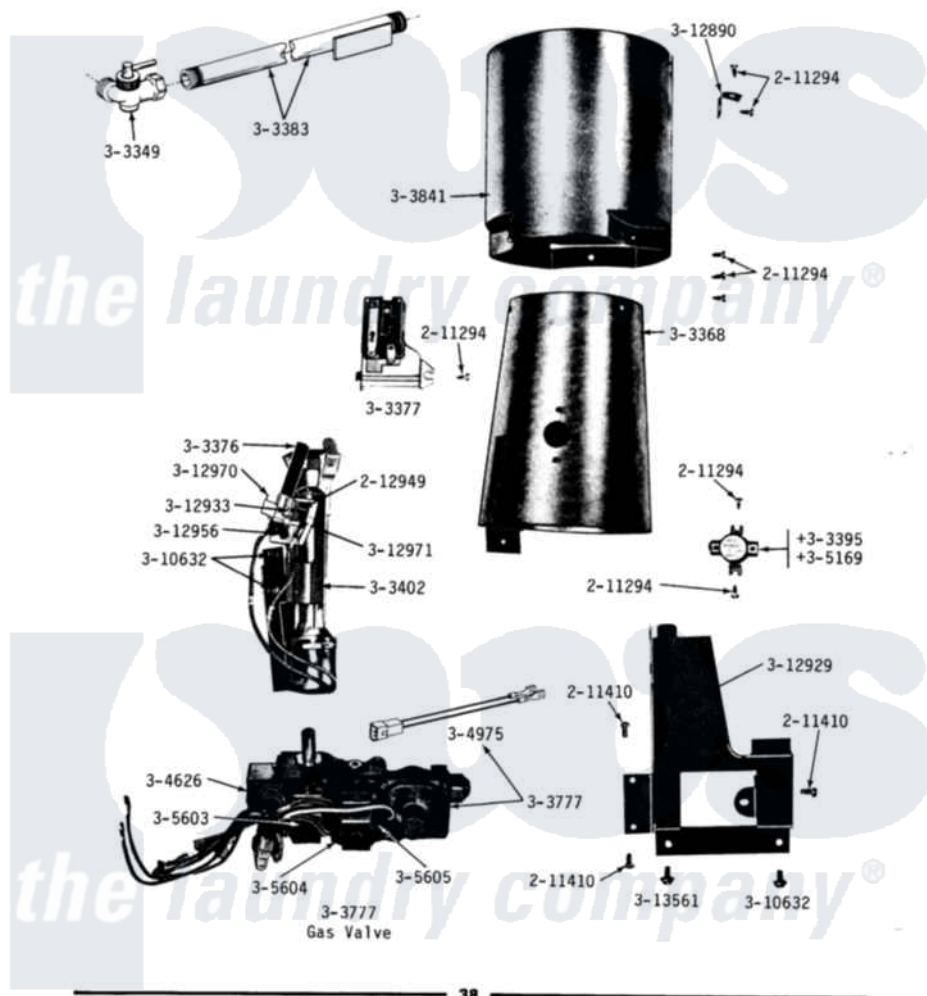

Maytag GDG18CT 14 - GAS VALVE, BURNER & COMBUSTION CONE

DG18CA-CM-CS-CT
GAS VALVE, BURNER & COMBUSTION CONE
 DG18CA-CM-CT ORIGINAL, SERIES 01, 02, 03 & 04
 DG18CS ORIGINAL

Maytag [Residential Maytag GDG18CT Dryer Parts](#) Parts Diagram 14 - GAS VALVE, BURNER & COMBUSTION CONE
 Click on the part number to view part

Item	Original Part Number	Replaced By	Status	Part Description
001	211294	90767		Screw, 8A X 3/8 HeX Washer Head Tapping
NI	NLA		Not Available	SCREW, HEX HD No.8 X 3/8 INCH
003	212949	22001866		Screw, Relay
NI	NLA		Not Available	SCREW ASSM - BLUE BLOCK OPE
005	Y303349			Angle Shut-Off, Gas Valve
006	Y303368			Cone, Combustion
007	303376	4392003		Ignitor
008	Y303377	338906		Radiant, Sensor
009	Y303383	33001735		Pipe And Bracket Assembly Series 18 Not Needed Use Vavle
010	303395			Thermostat, Hi-Limit
011	Y303402			Burner Assembly NA
012	Y303777	W10116794		Gas Valve
NI	Y303779			Conversion Kit

014	Y303841		Cone, Extension
015	Y304626		Side Coil
016	304975		Gas Valve Harness
017	305169		Thermostat, Hi-Limit Gas
018	305603		Secondary Coil
020	305605		Booster Coil
019	305604		Holding Coil
021	Y310632	1163839	Screw
022	Y312890		Retainer, Heater Chamber
023	312929		Gas Valve Bracket
NI	NLA	Not Available	CLIP FOR IGNITER, RIGHT-HAN
025	312956		Screw-Igniter And Clip Mount
NI	NLA	Not Available	CLIP FOR IGNITER, LEFT-HAND
027	Y312971		Insulator For Igniter Mount
NI	NLA	Not Available	MAIN BURNER ORIFICE - LPG
"	NLA	Not Available	INTERNAL ORIFICE - LPG
"	313366		Main Burner Orifice-Ext-NAT
"	313367		Main Burner Orifice-Int-NAT
"	NLA	Not Available	MAIN BURNER ORIFICE (MFG)
033	Y313561		Screw----NA