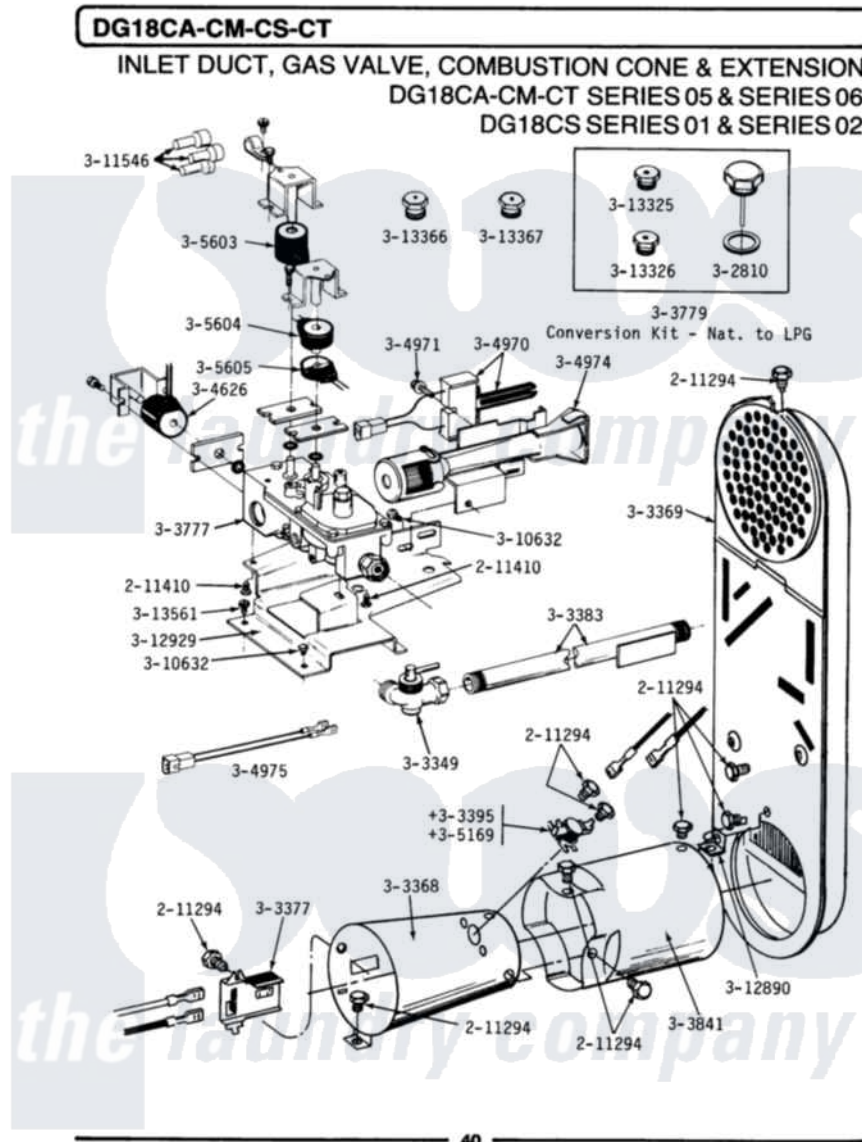

Maytag GDG18CT 15 - INLET DUCT, GAS VALVE, CONE & EXTENSION

40

Maytag [Residential Maytag GDG18CT Dryer Parts](#) Parts Diagram 15 - INLET DUCT, GAS VALVE, CONE & EXTENSION

[Click on the part number to view part](#)

Item	Original Part Number	Replaced By	Status	Part Description
001	211294	90767		Screw, 8A X 3/8 Hex Washer Head Tapping
NI	NLA		Not Available	SCREW, HEX HD No.8 X 3/8 INCH
"	NLA		Not Available	SCREW ASSM - BLUE BLOCK OPE
004	Y303349			Angle Shut-Off, Gas Valve
005	Y303368			Cone, Combustion
006	Y303369			Inlet Duct Assembly
007	Y303377	338906		Radiant, Sensor
008	Y303383	33001735		Pipe And Bracket Assembly Series 18 Not Needed Use Vavle
009	303395			Thermostat, Hi-Limit
010	Y303777	W10116794		Gas Valve
011	Y303779			Conversion Kit
012	Y303841			Cone, Extension
013	Y304626			Side Coil

014	304970	4391996	Ignitor
015	304971		Screw Note: Screw, Igniter
016	304974	33002793	Burner Assembly
017	304975		Gas Valve Harness
018	305169		Thermostat, Hi-Limit Gas
019	305603		Secondary Coil
020	305604		Holding Coil
021	305605		Booster Coil
022	Y310632	1163839	Screw
023	311546	911445	Wire Connector
024	Y312890		Retainer, Heater Chamber
025	312929		Gas Valve Bracket
NI	NLA	Not Available	MAIN BURNER ORIFICE - LPG
"	NLA	Not Available	INTERNAL ORIFICE - LPG
028	313366		Main Burner Orifice-Ext-NAT
029	313367		Main Burner Orifice-Int-NAT
030	Y313561		Screw---NA