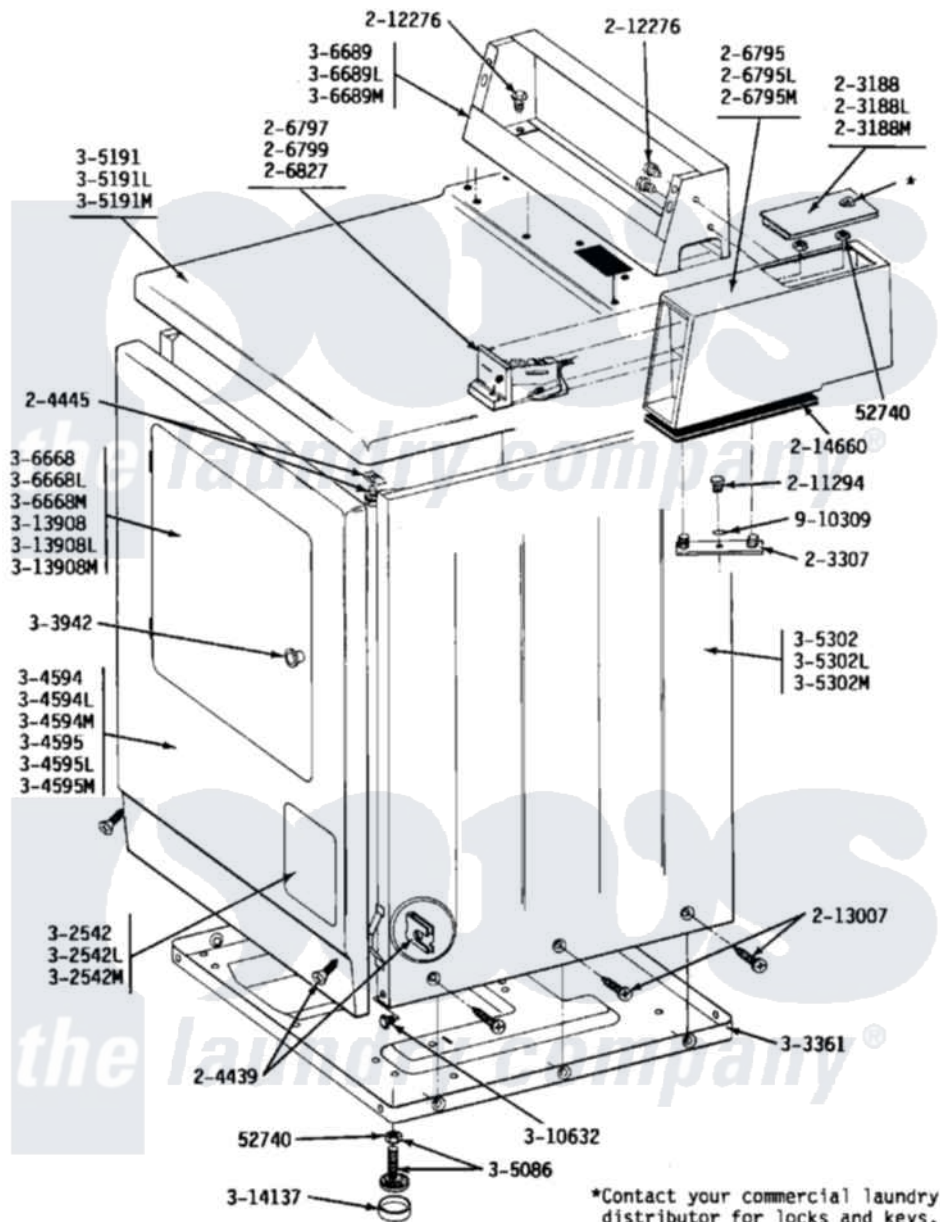

Maytag GDG19CD 02 - FRONT VIEW

Maytag Residential Maytag GDG19CD Dryer Parts Parts Diagram 02 - FRONT VIEW

Click on the part number to view part

Item	Original Part Number	Replaced By	Status	Part Description
001	Y052740	62739		Nut, Lock
002	203188		Not Available	TIMER ACCESS DOOR (WHT)
003	203188L		Not Available	ACCESS DOOR-ALMOND
004	203188M		Not Available	ACCESS DOOR-HARVEST WHEAT
NI	NLA		Not Available	MTG. STRAP---NA
006	204439			Screw And Fstner Assembly
007	204445			Screw And Fastener Assembly
008	206795		Not Available	COIN DROP METER ASSY
009	206795L		Not Available	COIN DROP METER ASSY
NI	NLA		Not Available	COIN REJECTOR
"	206799			Optic Switch Assembly
012	NLA		Not Available	COIN REJECTOR (CANADA)
NI	211294	90767		Screw, 8A X 3/8 HeX Washer Head Tapping
014	212276	W10116760		Screw

015	213007		Xfor Cabinet See Cabinet, Back
016	214660		Gasket, Control Center
017	NLA	Not Available	ACCESS DOOR (WHITE)
018	NLA	Not Available	ACCESS DOOR-ALMOND
NI	NLA	Not Available	ACCESS DOOR-HARVEST WHEAT
"	Y303361	Not Available	BASE ASSY. (UPPER & LOWER)
"	NLA	Not Available	KNOB AND SCREW
023	NLA	Not Available	FRONT PANEL-WHITE
024	NLA	Not Available	FRONT PANEL-ALMOND
NI	NLA	Not Available	FRONT PANEL-HARVEST WHEAT
"	Y305086		Adjustable Leg And Nut
"	Y305191	Not Available	TOP COVER-WHITE
030	NLA	Not Available	TOP COVER-ALMOND
NI	NLA	Not Available	TOP COVER-HARVEST WHEAT
"	NLA	Not Available	CABINET-WHITE
"	NLA	Not Available	CABINET-ALMOND
"	NLA	Not Available	CABINET-HARVEST WHEAT
"	Y306668		DOOR (WHT)
036	NLA	Not Available	DOOR-ALMOND
037	NLA	Not Available	DOOR-HARVEST WHEAT
NI	NLA	Not Available	CONTROL COVER (WHT)
"	NLA	Not Available	CONTROL COVER ASSY---NA
040	NLA	Not Available	CONTROL COVER ASSY
041	Y310632	1163839	Screw
NI	Y313908		DOOR PANEL-WHITE
"	NLA	Not Available	DOOR PANEL-ALMOND
"	NLA	Not Available	DOOR PANEL-HARVEST WHEAT
"	Y314137		Foot, Rubber
"	910309		Washer, Mounting Strap