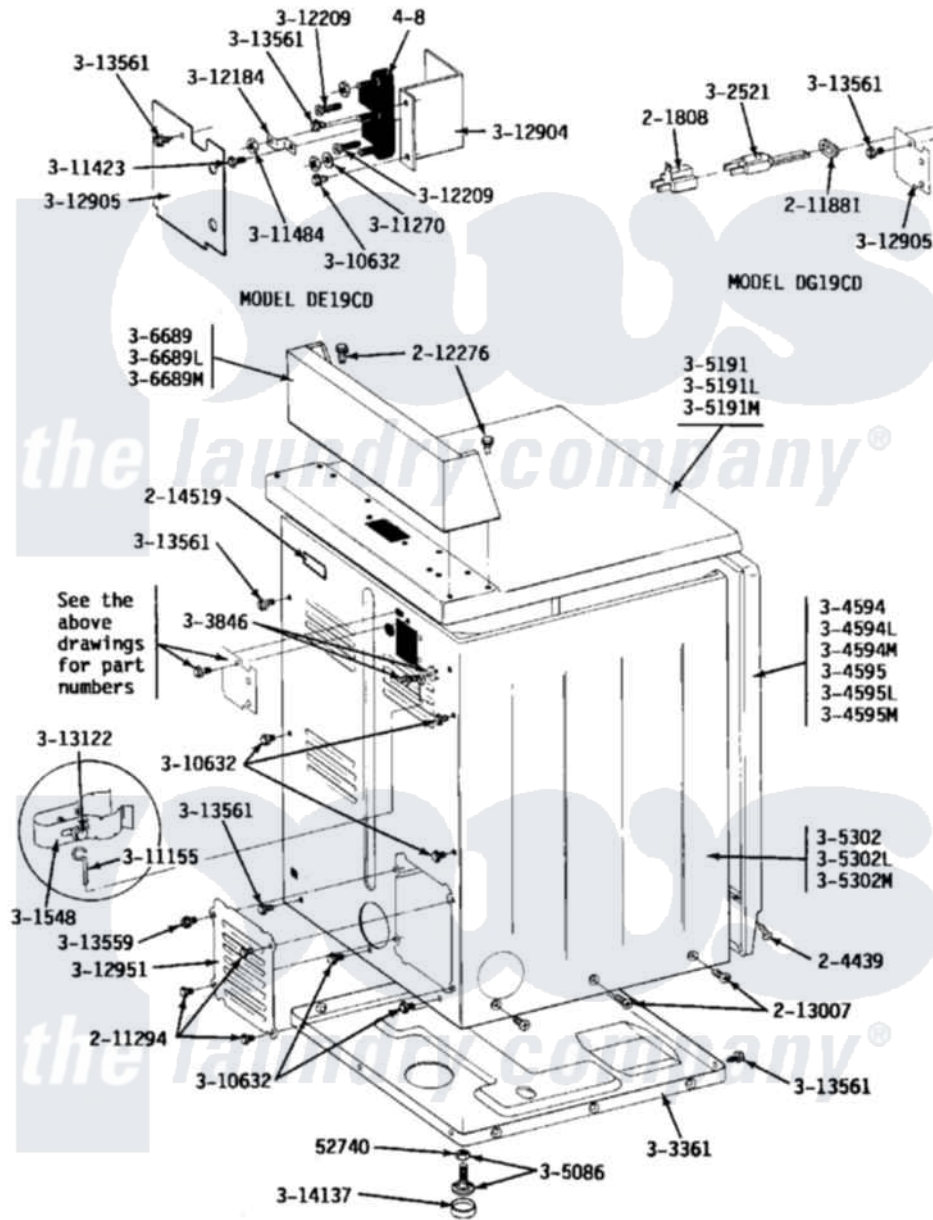

Maytag GDG19CD 03 - REAR VIEW

Maytag Residential Maytag GDG19CD Dryer Parts Parts Diagram 03 - REAR VIEW
 Click on the part number to view part

Item	Original Part Number	Replaced By	Status	Part Description
001	Y052740	62739		Nut, Lock
002	Y201808			Converter
003	204439			Screw And Fstner Assembly
004	211294	90767		Screw, 8A X 3/8 HeX Washer Head Tapping
005	211881			Grommet, Cord Part Not Used-Gas Models Only
006	212276	W10116760		Screw
007	213007			Xfor Cabinet See Cabinet, Back
008	214519			LABEL, ELECTRICAL INSTR. PART NOT USED-GAS MODELS ONLY
009	301548			Clamp, Ground Wire
010	302521		Not Available	CORD, POWER PART NOT USED-GAS MODELS ONLY
011	Y303361		Not Available	BASE ASSY. (UPPER & LOWER)
NI	NLA		Not Available	SCREW & WASHER ASSY.

"	NLA	Not Available	FRONT PANEL-WHITE
"	NLA	Not Available	FRONT PANEL-ALMOND
"	NLA	Not Available	FRONT PANEL-HARVEST WHEAT
019	Y305086		Adjustable Leg And Nut
020	Y305191	Not Available	TOP COVER-WHITE
NI	NLA	Not Available	TOP COVER-ALMOND
"	NLA	Not Available	TOP COVER-HARVEST WHEAT
"	NLA	Not Available	CABINET-WHITE
"	NLA	Not Available	CABINET-ALMOND
"	NLA	Not Available	CABINET-HARVEST WHEAT
"	NLA	Not Available	CONTROL COVER (WHT)
"	NLA	Not Available	CONTROL COVER ASSY---NA
"	NLA	Not Available	CONTROL COVER ASSY
030	311155		Ground Wire And Clamp
037	Y312905	Not Available	COVER, TERMINAL
038	Y312951	Not Available	ACCESS COVER, BACK
039	313122		Screw - Baffle To Tumbler
040	Y313559		Screw
042	Y314137		Foot, Rubber