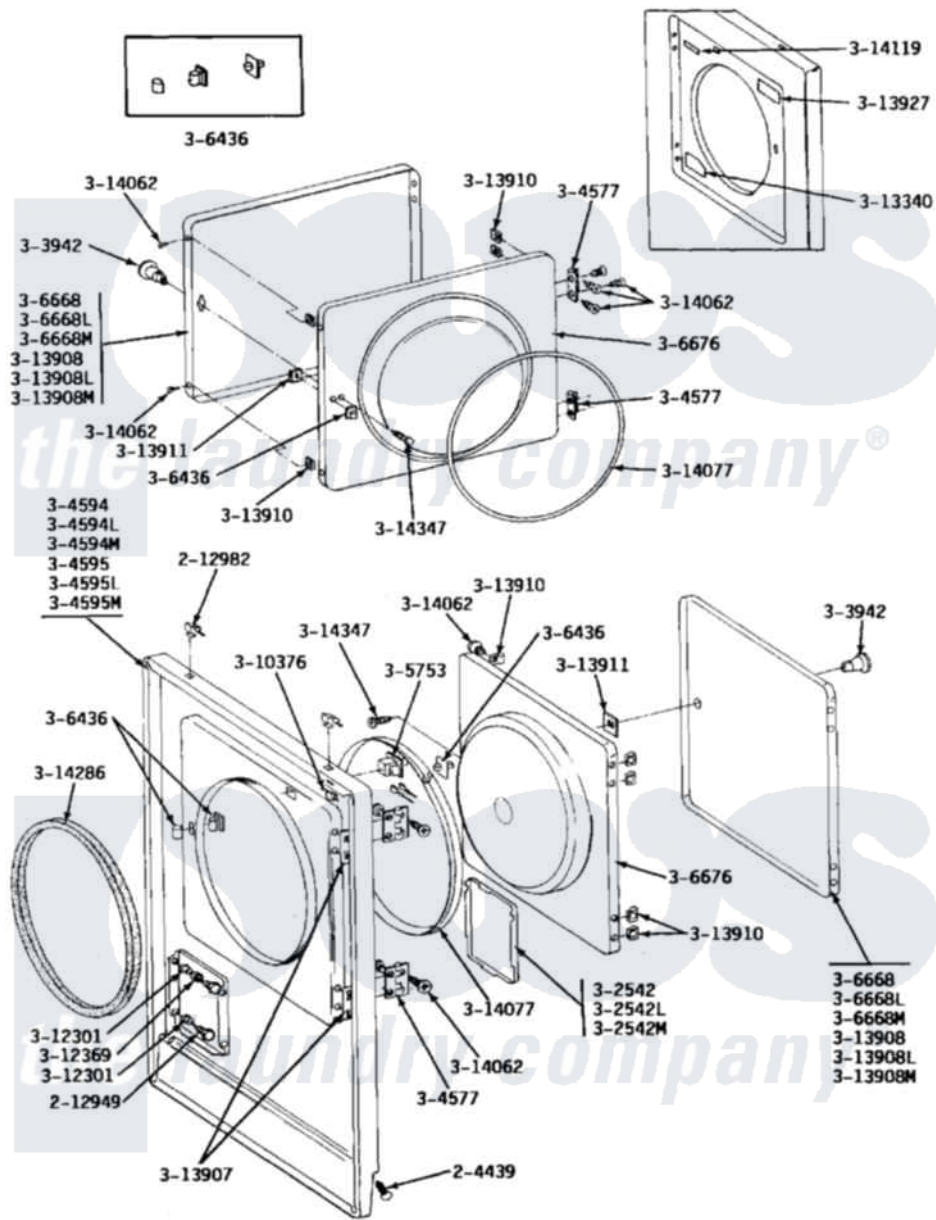

# Maytag GDG19CD 04 - FRONT PANEL\DOOR ASSY.

Maytag [Residential Maytag GDG19CD Dryer Parts](#) Parts Diagram 04 - FRONT PANEL\DOOR ASSY.  
 Click on the part number to view part

Item	Original Part Number	Replaced By	Status	Part Description
001	<a href="#">204439</a>			Screw And Fstner Assembly
002	212949	<a href="#">22001866</a>		Screw, Relay
003	212982	<a href="#">22001650</a>		Fastener, Spring
NI	NLA		Not Available	ACCESS DOOR (WHITE)
"	NLA		Not Available	ACCESS DOOR-ALMOND
"	NLA		Not Available	ACCESS DOOR-HARVEST WHEAT
"	NLA		Not Available	KNOB AND SCREW
"	NLA		Not Available	FRONT PANEL-WHITE
"	NLA		Not Available	FRONT PANEL-ALMOND
"	NLA		Not Available	FRONT PANEL-HARVEST WHEAT
014	Y304577	<a href="#">33001230</a>		Hinge, Door
015	Y305753	<a href="#">W10169313</a>		Switch-Dor
016	<a href="#">306436</a>			Door Latch Kit--W
017	Y306668			DOOR (WHT)
NI	NLA		Not Available	DOOR-ALMOND

"	NLA	Not Available	DOOR-HARVEST WHEAT
"	NLA	Not Available	INNER DOOR WITH KNOB
021	<a href="#">Y310376</a>		Clip, Door Switch Harness
NI	NLA	Not Available	BUSHING FOR ACCESS STUD
023	<a href="#">312369</a>		Sleeve, Access Panel Stud Part Not Used
024	Y313340		LABEL, LINT SCREEN INSTRUCTION
025	<a href="#">Y313907</a>		Fastener, Twin
026	Y313908		DOOR PANEL-WHITE
NI	NLA	Not Available	DOOR PANEL-ALMOND
"	NLA	Not Available	DOOR PANEL-HARVEST WHEAT
029	<a href="#">Y313910</a>		Clip, Door Liner To Outer Panel
030	<a href="#">Y313911</a>		Door Strike Retainer
031	Y313927		INSTRUCTION LABEL
032	<a href="#">Y314062</a>		Screw, Door Hinge And Panel
033	<a href="#">314077</a>		Door Seal
NI	NLA	Not Available	GAS IGNITION LABEL
035	<a href="#">314286</a>		Seal For Front Panel
NI	NLA	Not Available	SCREW FOR DOOR KNOB---NA