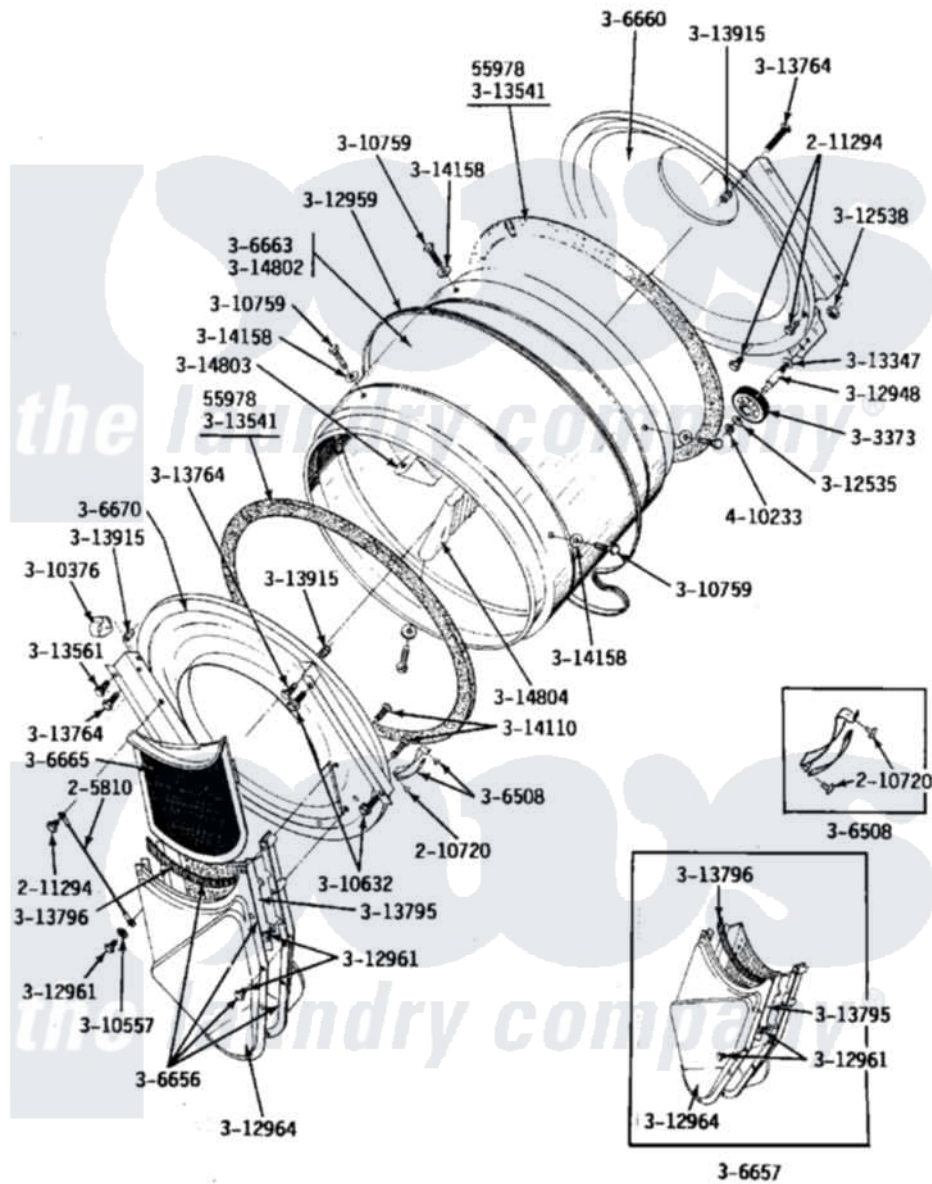

Maytag GDG19CD 05 - LINT SCREEN, TUMBLER (FRONT & BACK)

Maytag Residential Maytag GDG19CD Dryer Parts Parts Diagram 05 - LINT SCREEN, TUMBLER (FRONT & BACK)
 Click on the part number to view part

Item	Original Part Number	Replaced By	Status	Part Description
001	Y055978			Rubber Adhesive, 2 Oz Tube
002	205810			Wire, Ground
003	210720			Rivet, Bearing To Tumbler Fmt
004	211294	90767		Screw, 8A X 3/8 HeX Washer Head Tapping
005	Y303373	12001541		Drum Roller/Washer Assembly--W
006	306508			Tumbler Bearing Kit ----W
007	306656		Not Available	OUTLET DUCT & GRID ASSEMBLY
008	306657		Not Available	OUTLET DUCT & GRID
009	Y306660	33001106		Back, Tumbler
010	306663		Not Available	TUMBLER W/BAFFLES
011	Y306665	33001003		Screen, Lint
NI	NLA		Not Available	TUMBLER FRONT----NA
013	Y310376			Clip, Door Switch Harness
014	310557			Washer

015	Y310632	1163839	Screw
016	Y310759		Screw, Tumbler Baffles
017	312535		Washer, Vault Mounting Brk.
018	312538	33001443	Nut, Hex
019	Y312948	6-3129480	Shaft- Tumbler
020	Y312959		Poly "V" Belt For Tumbler
021	Y312961	W10116751	Screw
022	Y312964	Not Available	OUTLET DUCT - OUTER HALF
023	Y313347	312535	Washer, Vault Mounting Brk.
024	Y313541	33313541	Seal- Tumbler
025	Y313561		Screw----NA
NI	NLA	Not Available	SCREW
027	Y313795		Guide For Lint Screen
028	Y313796		Lint Seal
NI	NLA	Not Available	COVER, THREAD
030	Y314110	33002917	Screw, No.10-16
031	314158		Washer, Baffle To Tumbler
032	314802	Not Available	TUMBLER W/OUT BAFFLES
033	314803	33001012	Baffle
034	314804	33001004	Baffle, Tall
035	410233	9703438	Ring-Retrn