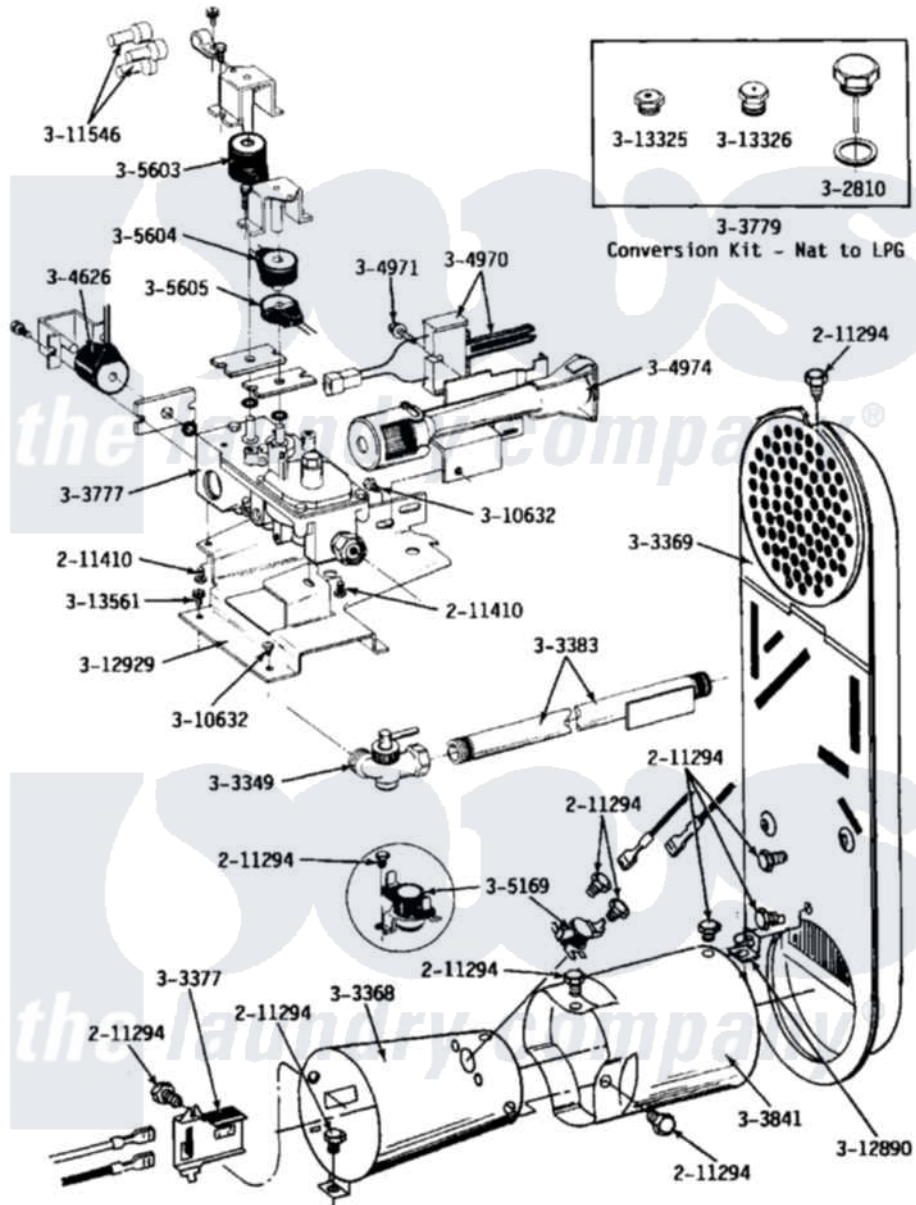

Maytag GDG19CD 06 - INLET DUCT, GAS VALVE, CONE & EXTENSION

Maytag [Residential Maytag GDG19CD Dryer Parts](#) Parts Diagram 06 - INLET DUCT, GAS VALVE, CONE & EXTENSION

[Click on the part number to view part](#)

Item	Original Part Number	Replaced By	Status	Part Description
001	211294	90767		Screw, 8A X 3/8 HeX Washer Head Tapping
NI	NLA		Not Available	SCREW, HEX HD No.8 X 3/8 INCH
"	NLA		Not Available	SCREW ASSM - BLUE BLOCK OPE
004	Y303349			Angle Shut-Off, Gas Valve
005	Y303368			Cone, Combustion
006	Y303369			Inlet Duct Assembly
007	Y303377	338906		Radiant, Sensor
008	Y303383	33001735		Pipe And Bracket Assembly Series 18 Not Needed Use Vavle
009	Y303777	W10116794		Gas Valve
010	Y303779			Conversion Kit
011	Y303841			Cone, Extension
012	Y304626			Side Coil
013	304970	4391996		Ignitor

014	304971		Screw Note: Screw, Igniter
015	304974	33002793	Burner Assembly
016	305169		Thermostat, Hi-Limit Gas
017	305603		Secondary Coil
018	305604		Holding Coil
019	305605		Booster Coil
NI	NLA	Not Available	ORIFICE KIT, NAT (HIGH ALT.)
"	NLA	Not Available	ORIFICE KIT, LP (HIGH ALT.)
022	Y310632	1163839	Screw
023	311546	911445	Wire Connector
024	Y312890		Retainer, Heater Chamber
025	312929		Gas Valve Bracket
NI	NLA	Not Available	MAIN BURNER ORIFICE - LPG
"	NLA	Not Available	INTERNAL ORIFICE - LPG
028	Y313561		Screw----NA