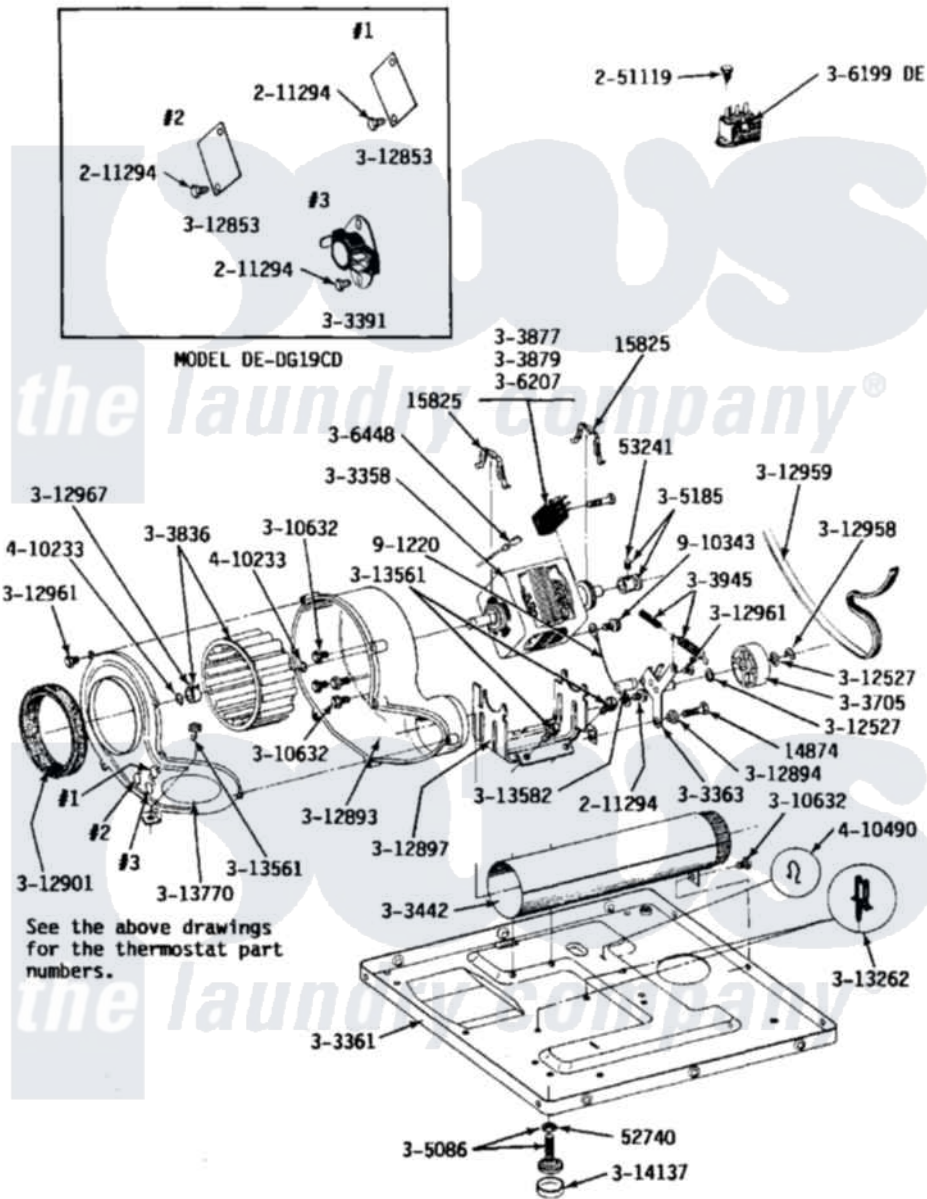

Maytag GDG19CD 07 - MOTOR, BLOWER, BASE FRAME & THERMOSTATS

Maytag Residential Maytag GDG19CD Dryer Parts Parts Diagram 07 - MOTOR, BLOWER, BASE FRAME & THERMOSTATS

Click on the part number to view part

Item	Original Part Number	Replaced By	Status	Part Description
001	Y014874			Screw, Idler Arm And Sleeve
002	Y015825			Clip, Motor To Motor Support
003	Y052740	62739		Nut, Lock
004	Y053241			Set Screw, Motor Pulley
005	211294	90767		Screw, 8A X 3/8 HeX Washer Head Tapping
006	Y303358	W10410999		Motor-Drive
007	Y303361		Not Available	BASE ASSY. (UPPER & LOWER)
008	Y303363	6-3033630		Idler Arm
009	Y303391	33303391		Thermostat, Cycling
010	Y303442			EXHAUST DUCT ASSEMBLY
011	Y303705	6-3037050		Pulley- ID
012	Y303836			Blower Wheel Assembly And Clamp
				SWITCH, MOTOR EXTERNAL

013	Y303877		Not Available	START No.303358-2, No.303358-4, 303358-7
014	Y303879			Switch, Motor External Start
015	Y303945			IDLER SPRING ASSY. W/PLUG
016	Y305086			Adjustable Leg And Nut
017	Y305185	6-3051850		Pulley- MO
NI	NLA		Not Available	SWITCH, MOTOR START- PROD.
"	NLA		Not Available	WIRE
021	Y251119	3177991		Screw
022	Y310632	1163839		Screw
023	Y312527			Washer, Idler Shaft
024	Y312853			Cover For Thermostat Openin
025	Y312893			Housing, Blower
026	Y312894	315772		Sleeve, Idler Arm
NI	NLA		Not Available	SUPPORT, MOTOR
028	Y312901			Seal, Housing Cover
029	312958	354987		Ring, Retaining
030	Y312959			Poly "V" Belt For Tumbler
031	Y312961	W10116751		Screw
032	312967			Clamp, Blower Housing
033	Y313262	W10116752		Retainer-
034	Y313561			Screw----NA
035	Y313582	W10116756		Spacer
036	Y313770			COVER FOR BLOWER HOUSING
037	Y314137			Foot, Rubber
038	410233	9703438		Ring-Retrn
039	410490			Spring, Retainer Wire Harness
040	901220			Ground Wire
041	910343	488234		Screw 8-32 X 1/4