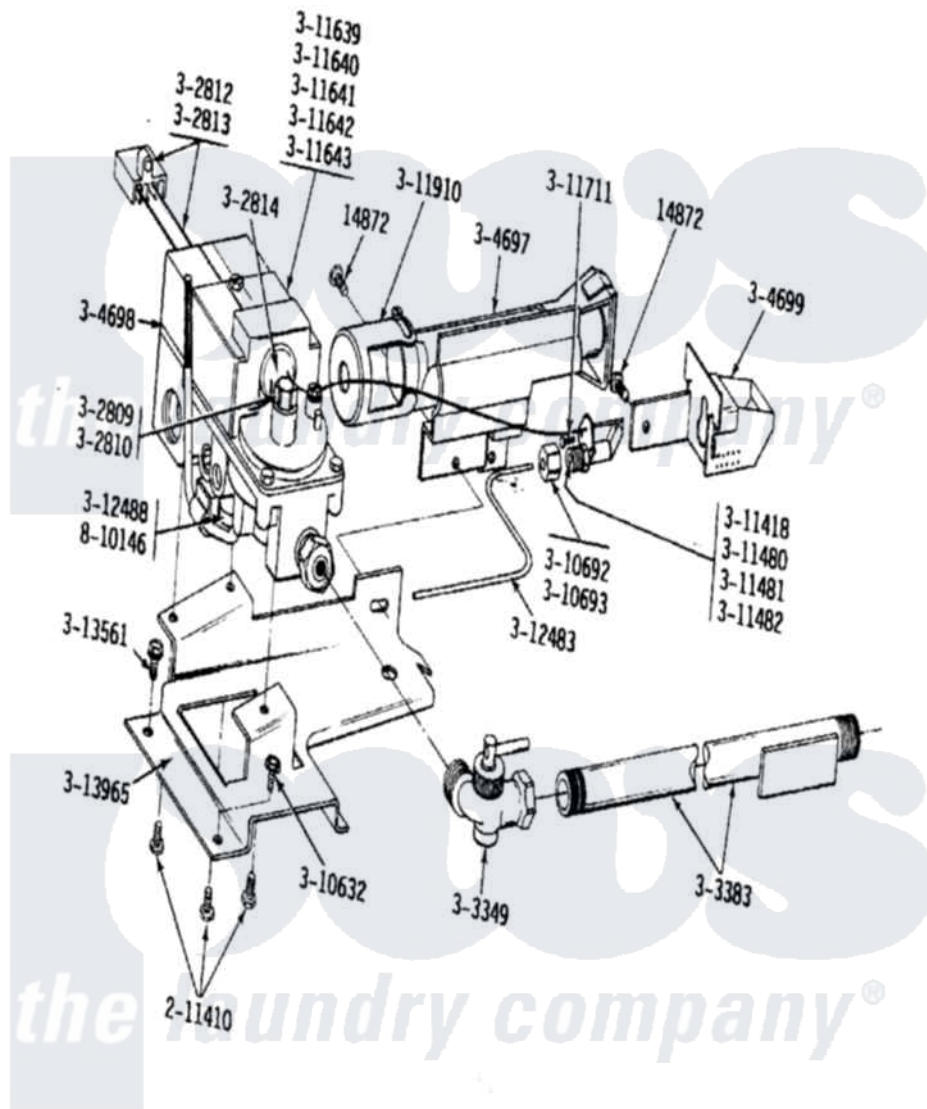

Maytag GDG19CD 08 - 50HZ GAS VALVE

Maytag Residential Maytag GDG19CD Dryer Parts Parts Diagram 08 - 50HZ GAS VALVE
 Click on the part number to view part

Item	Original Part Number	Replaced By	Status	Part Description
001	Y014872			Screw, Coin Meter Stop -
NI	NLA		Not Available	SCREW, HEX HD No.8 X 3/8 INCH
"	NLA		Not Available	CONVERSION KIT (NAT.TO LPG)
"	301539			Conversion Kit
"	NLA		Not Available	SCREW ASSEMBLY, LEAK LIMIT
"	NLA		Not Available	SCREW ASSM - BLUE BLOCK OPE
007	Y302812			Main Burner Solenoid
008	Y302813		Not Available	MAIN BURN. SOLENOID (240-50)
NI	NLA		Not Available	PILOT WITH PRESSURE SWITCH
010	Y303349			Angle Shut-Off, Gas Valve
011	Y303383	33001735		Pipe And Bracket Assembly Series 18 Not Needed Use Vavle

012	Y304697			BURNER ASSEMBLY
013	Y304698		Not Available	GAS VALVE (240-50)
NI	NLA		Not Available	PILOT SHIELD ASSEMBLY
015	Y310632	1163839		Screw
016	310692		Not Available	COMPRESSION NUT
017	Y310693		Not Available	COMPRESSION SLEEVE
018	Y311418			Pilot Orifice
019	Y311480			Pilot Orifice
NI	NLA		Not Available	PILOT ORIFICE (MFG.)
021	Y311482			Pilot Orifice
022	Y311639	63-3570		Burner Orifice
NI	NLA		Not Available	ORIFICE FOR MAIN BURNER
"	NLA		Not Available	ORIFICE FOR MAIN BURNER
"	NLA		Not Available	ORIFICE, MAIN BURNER (MFG)
"	NLA		Not Available	ORIFICE FOR MAIN BURNER
027	Y311711			Screw, Fuse Block
NI	NLA		Not Available	AIR SHUTTER
029	Y312483			PILOT TUBE
NI	NLA		Not Available	GASKET FOR PILOT
031	Y313561			Screw---NA
NI	NLA		Not Available	GAS CONTROL BRACKET
"	NLA		Not Available	GAS BURNER INSTRUCT LABEL
"	NLA		Not Available	SCREW