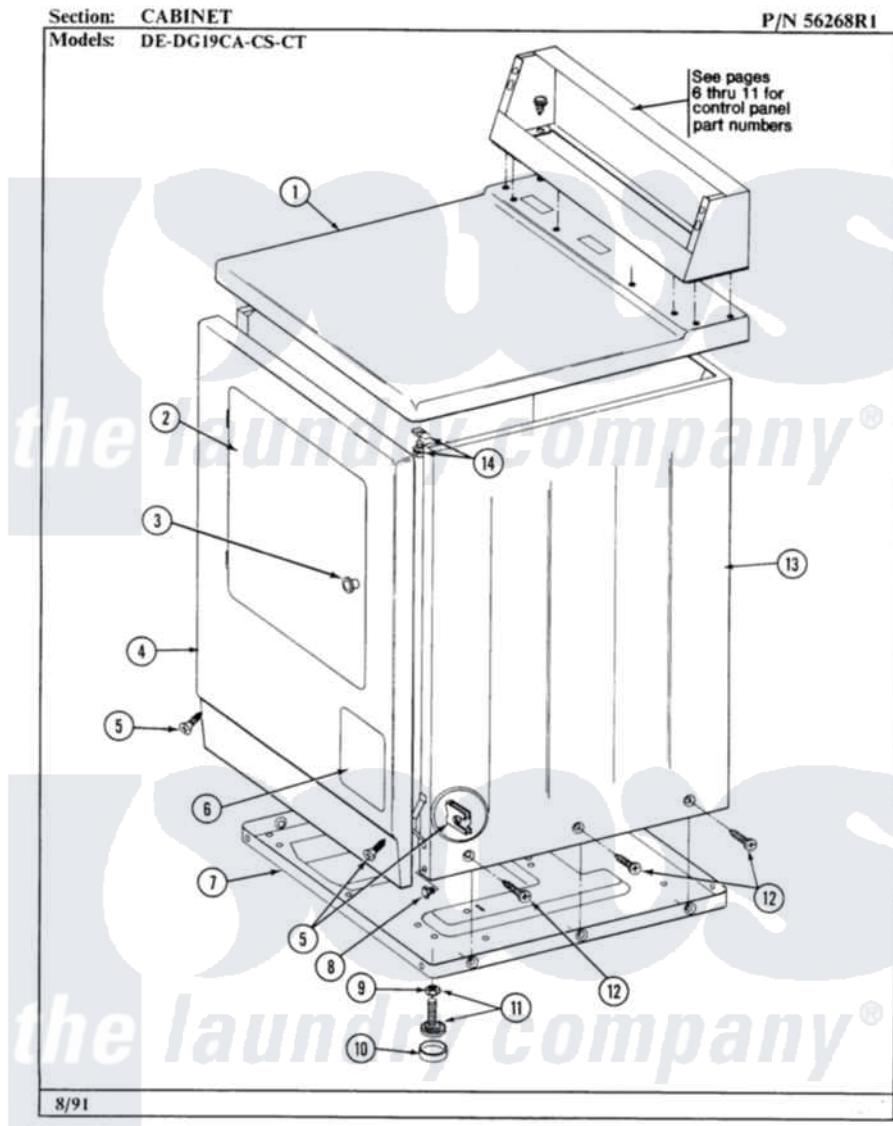

Maytag GDG19CS 01 - CABINET-FRONT

Maytag Residential Maytag GDG19CS Dryer Parts Parts Diagram 01 - CABINET-FRONT
Click on the part number to view part

Item	Original Part Number	Replaced By	Status	Part Description
001	NLA		Not Available	(ALM)
"	Y305191		Not Available	TOP COVER-WHITE
002	Y313908			DOOR PANEL-WHITE
"	NLA		Not Available	(ALM)
"	Y304579			DOOR (WHT)
003	NLA		Not Available	KNOB & SCREW
004	NLA		Not Available	FRONT PANEL (WHT)
005	204439			Screw And Fstner Assembly
006	NLA		Not Available	ACCESS DOOR (WHT)
007	Y303361		Not Available	BASE ASSY. (UPPER & LOWER)
008	Y310632	1163839		Screw
009	Y052740	62739		Nut, Lock
010	Y314137			Foot, Rubber
011	Y305086			Adjustable Leg And Nut
012	213007			Xfor Cabinet See Cabinet, Back