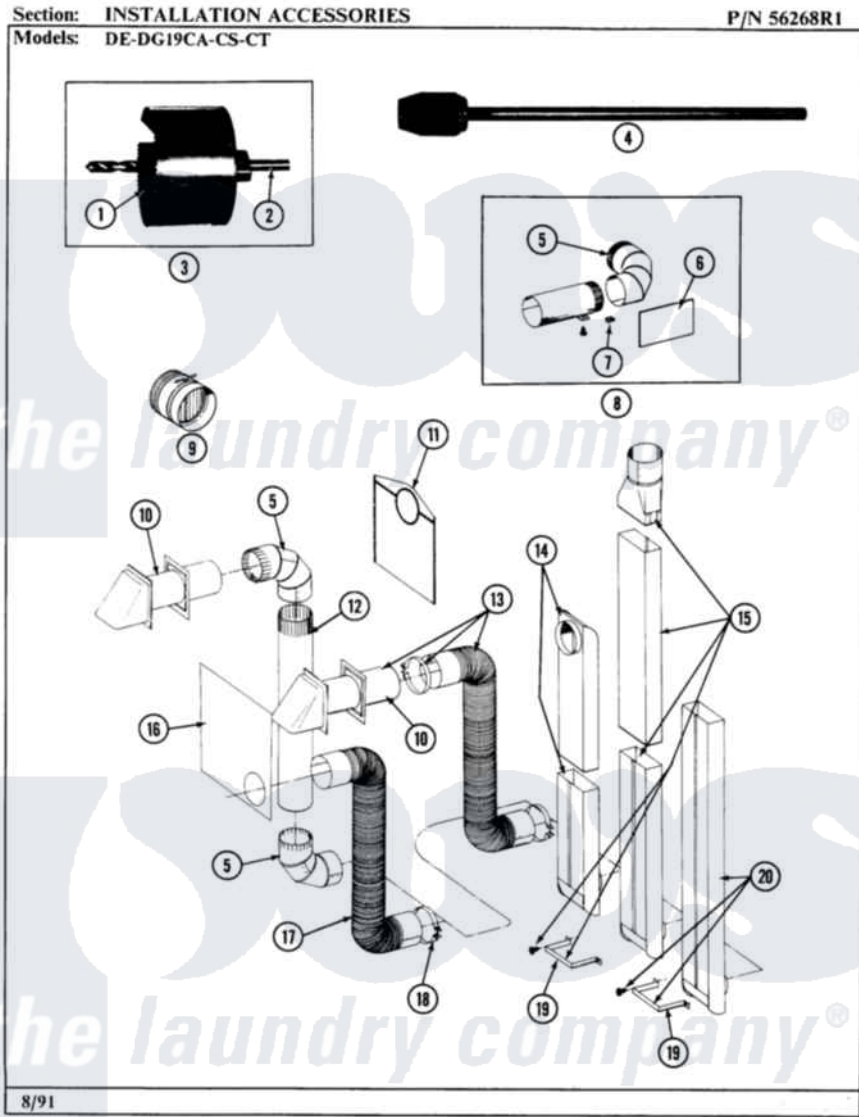

Maytag GDG19CS 05 - INSTALLATION ACCESSORIES

34

Maytag Residential Maytag GDG19CS Dryer Parts Parts Diagram 05 - INSTALLATION ACCESSORIES
 Click on the part number to view part

Item	Original Part Number	Replaced By	Status	Part Description
001	NLA		Not Available	BLADE, SAW
002	NLA		Not Available	REPLACEMENT DRILL
003	NLA		Not Available	HOLE SAW W/DRILL BIT
004	NLA		Not Available	EXTENSION CHUCK, DRILL
005	Y059131			Elbow, Venting
006	312302			Insulation, Exhaust Duct Kit
007	213323			Fastener, Exhaust Duct Kit
008	211294	90767		Screw, 8A X 3/8 Hex Washer Head Tapping
"	Y304652			Exhaust Duct Kit
009	NLA		Not Available	DAMPER, BACK DRAFT
010	Y059129	4396007RW		Vent Hood
011	311353		Not Available	BAG, LINT (DACRON)
012	Y059130			Pipe, Venting
013	Y059143			Flexible Vent Kit
014	Y059135			Vent Duct Assembly
015	NLA		Not Available	RECTANGULAR VENT KIT

016	Y059134		PLATE, ALUM. WINDOW (15``X20``)
017	Y304353	4396010RP	6ft Scvent
018	Y304630		Clamp, Flexible Duct
019	211294	90767	Screw, 8A X 3/8 HeX Washer Head Tapping
"	NLA	Not Available	BRACKET, EXHAUST DEFLECTOR
020	NLA	Not Available	EXHAUST DEFLECTOR KIT