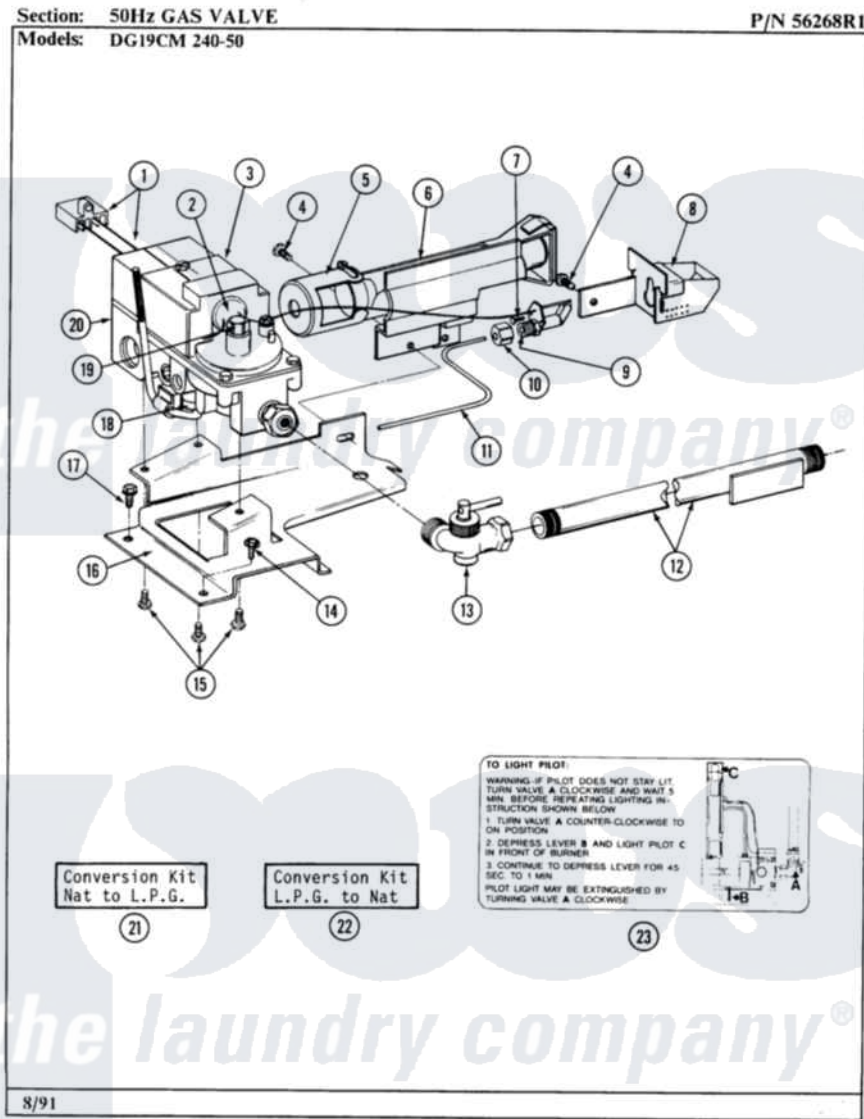

Maytag GDG19CS 11 - 50HZ GAS VALVE

36

Maytag [Residential Maytag GDG19CS Dryer Parts](#) Parts Diagram 11 - 50HZ GAS VALVE
Click on the part number to view part

Item	Original Part Number	Replaced By	Status	Part Description
001	Y302812			Main Burner Solenoid
"	Y302813		Not Available	MAIN BURN. SOLENOID (240-50)
002	NLA		Not Available	PILOT W/PRESSURE SWITCH
003	NLA		Not Available	ORIFICE, MAIN BURNER
"	NLA		Not Available	ORIFICE, MAIN BURNER
"	Y311639	63-3570		Burner Orifice
004	Y014872			Screw, Coin Meter Stop -
005	NLA		Not Available	AIR SHUTTER
006	Y304697			BURNER ASSEMBLY
007	Y311711			Screw, Fuse Block
008	NLA		Not Available	PILOT SHIELD ASSEMBLY
009	NLA		Not Available	PILOT ORIFICE (MFG.)
"	Y311418			Pilot Orifice
"	Y311480			Pilot Orifice
"	Y311482			Pilot Orifice

010	310692		Not Available	COMPRESSION NUT
"	Y310693		Not Available	COMPRESSION SLEEVE
011	Y312483			PILOT TUBE
012	Y303383	33001735		Pipe And Bracket Assembly Series 18 Not Needed Use Vavle
013	Y303349			Angle Shut-Off, Gas Valve
014	Y310632	1163839		Screw
015	NLA		Not Available	SCREW, HEX HD No.8 X 3/8 INCH
016	NLA		Not Available	GAS CONTROL BRACKET
017	NLA		Not Available	SCREW, HEX HD No.8 X 3/8 INCH
018	NLA		Not Available	GASKET, PILOT
019	NLA		Not Available	SCREW ASSEMBLY, LEAK LIMIT
020	Y304698		Not Available	GAS VALVE (240-50)
021	NLA		Not Available	CONVERSION KIT (NAT.TO LPG)
022	301539			Conversion Kit
023	NLA		Not Available	GAS BURNER INSTRUCT LABEL