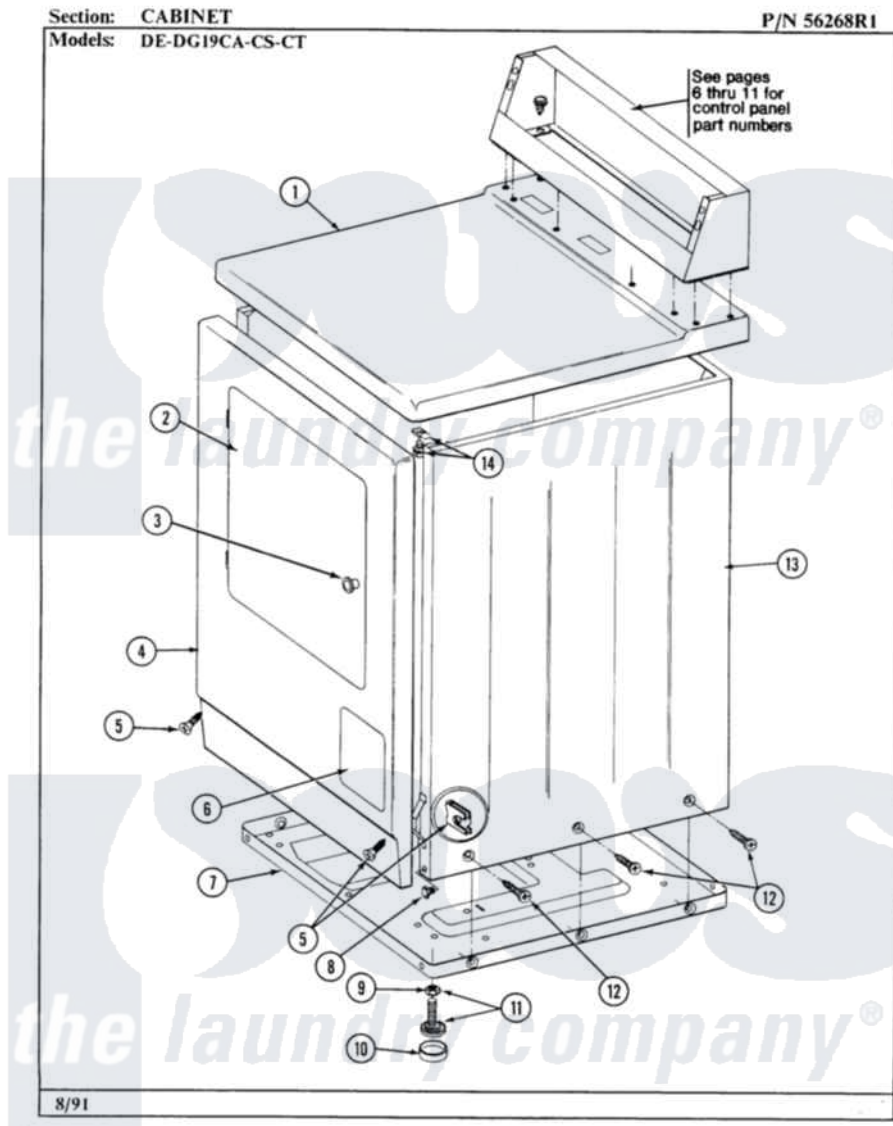

Maytag GDG19CT 01 - CABINET-FRONT

Maytag Residential Maytag GDG19CT Dryer Parts Parts Diagram 01 - CABINET-FRONT
Click on the part number to view part

Item	Original Part Number	Replaced By	Status	Part Description
001	NLA		Not Available	(ALM)
"	Y305191		Not Available	TOP COVER-WHITE
002	Y313908			DOOR PANEL-WHITE
"	NLA		Not Available	(ALM)
"	Y304579			DOOR (WHT)
003	NLA		Not Available	KNOB & SCREW
004	NLA		Not Available	FRONT PANEL (WHT)
005	204439			Screw And Fstner Assembly
006	NLA		Not Available	ACCESS DOOR (WHT)
007	Y303361		Not Available	BASE ASSY. (UPPER & LOWER)
008	Y310632	1163839		Screw
009	Y052740	62739		Nut, Lock
010	Y314137			Foot, Rubber
011	Y305086			Adjustable Leg And Nut
012	213007			Xfor Cabinet See Cabinet, Back