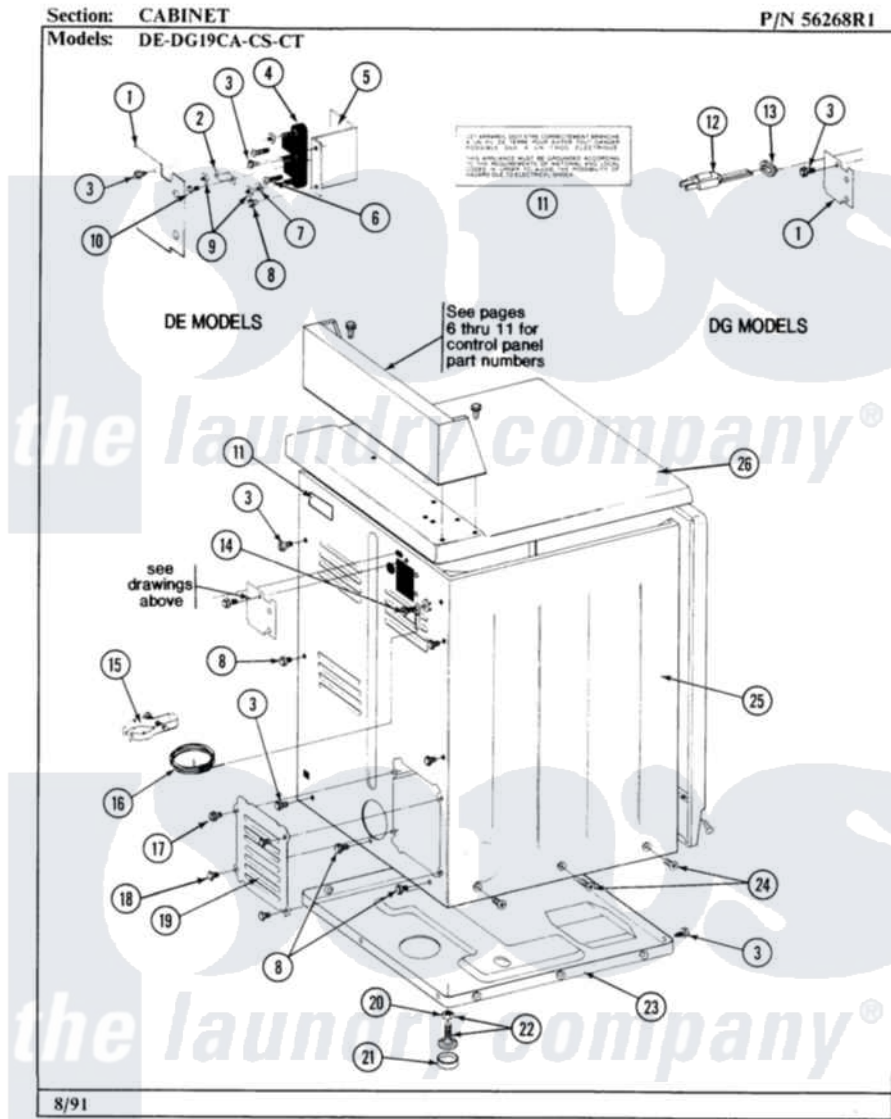

Maytag GDG19CT 02 - CABINET-REAR

4

Maytag [Residential Maytag GDG19CT Dryer Parts](#) Parts Diagram 02 - CABINET-REAR
Click on the part number to view part

Item	Original Part Number	Replaced By	Status	Part Description
001	Y312905		Not Available	COVER, TERMINAL
002	Y313561			Screw----NA
003	Y310632	1163839		Screw
004	214519			LABEL, ELECTRICAL INSTR. PART NOT USED-GAS MODELS ONLY
005	302521		Not Available	CORD, POWER PART NOT USED-GAS MODELS ONLY
006	211881			Grommet, Cord Part Not Used-Gas Models Only
007	NLA		Not Available	SCREW & WASHER ASSY.
008	301548			Clamp, Ground Wire
009	311155			Ground Wire And Clamp
010	Y313559			Screw
011	211294	90767		Screw, 8A X 3/8 HeX Washer Head Tapping
012	Y312951		Not Available	ACCESS COVER, BACK
013	Y052740	62739		Nut, Lock

014	Y314137		Foot, Rubber
015	Y305086		Adjustable Leg And Nut
016	Y303361	Not Available	BASE ASSY. (UPPER & LOWER)
017	213007		Xfor Cabinet See Cabinet, Back
018	NLA	Not Available	CABINET (WHT)
019	NLA	Not Available	(ALM)
020	NLA	Not Available	(H. WHEAT)
021	Y305191	Not Available	TOP COVER-WHITE
022	NLA	Not Available	(ALM)
023	NLA	Not Available	(H. WHEAT)