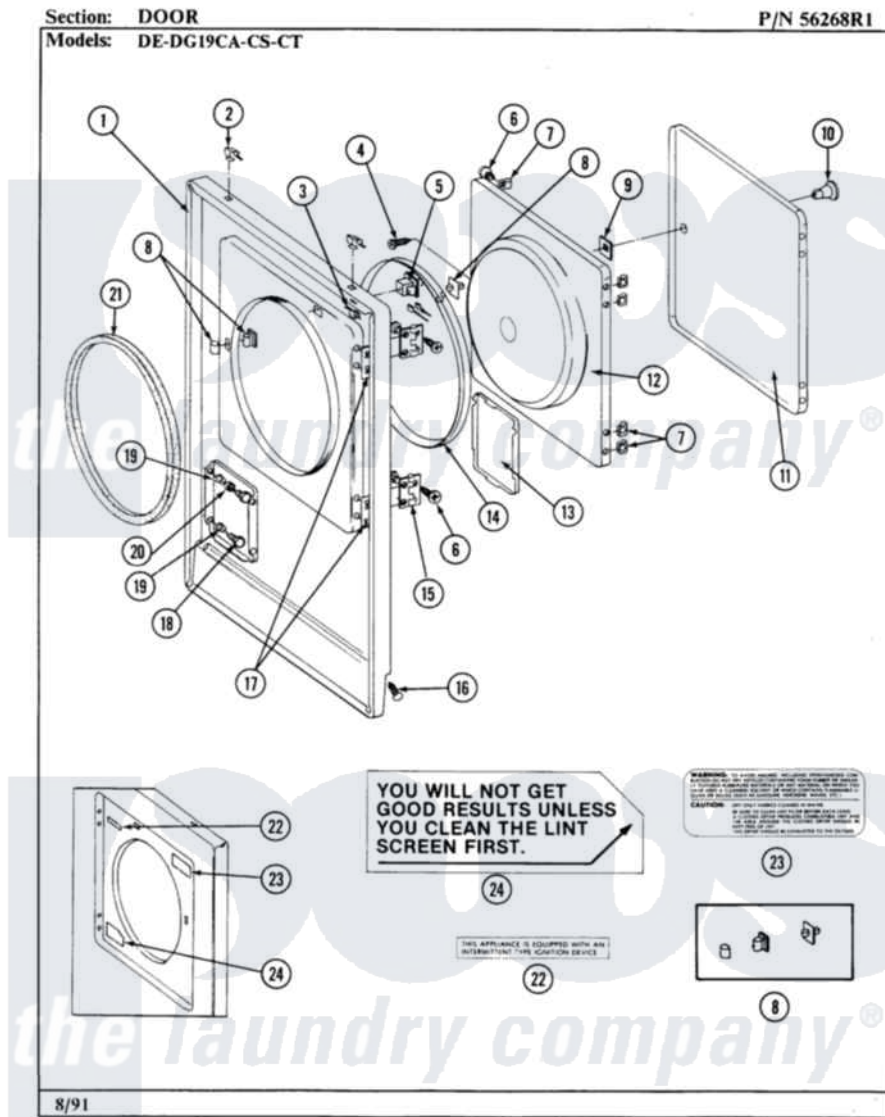

Maytag GDG19CT 03 - DOOR

24

Maytag [Residential Maytag GDG19CT Dryer Parts](#) Parts Diagram 03 - DOOR
Click on the part number to view part

Item	Original Part Number	Replaced By	Status	Part Description
001	NLA		Not Available	FRONT PANEL (WHT)
002	212982	22001650		Fastener, Spring
003	Y310376			Clip, Door Switch Harness
004	NLA		Not Available	SCREW, DOOR KNOB
005	Y304576	W10169313		Switch-Dor
"	Y305754	W10169313		Switch-Dor
006	Y314062			Screw, Door Hinge And Panel
007	Y313910			Clip, Door Liner To Outer Panel
008	306436			Door Latch Kit--W
009	Y313911			Door Strike Retainer
010	NLA		Not Available	KNOB & SCREW
011	NLA		Not Available	(ALM)
"	Y306668			DOOR (WHT)
012	NLA		Not Available	INNER DOOR W/KNOB
013	NLA		Not Available	ACCESS DOOR (WHT)
014	314077			Door Seal

015	Y304577	33001230	Hinge, Door
016	204439		Screw And Fstner Assembly
017	Y313907		Fastener, Twin
018	212949	22001866	Screw, Relay
019	NLA	Not Available	BUSHING, ACCESS STUD
020	312369		Sleeve, Access Panel Stud Part Not Used
021	314286		Seal For Front Panel
022	NLA	Not Available	GAS IGNITION LABEL
023	Y313927		INSTRUCTION LABEL
024	Y313340		LABEL, LINT SCREEN INSTRUCTION