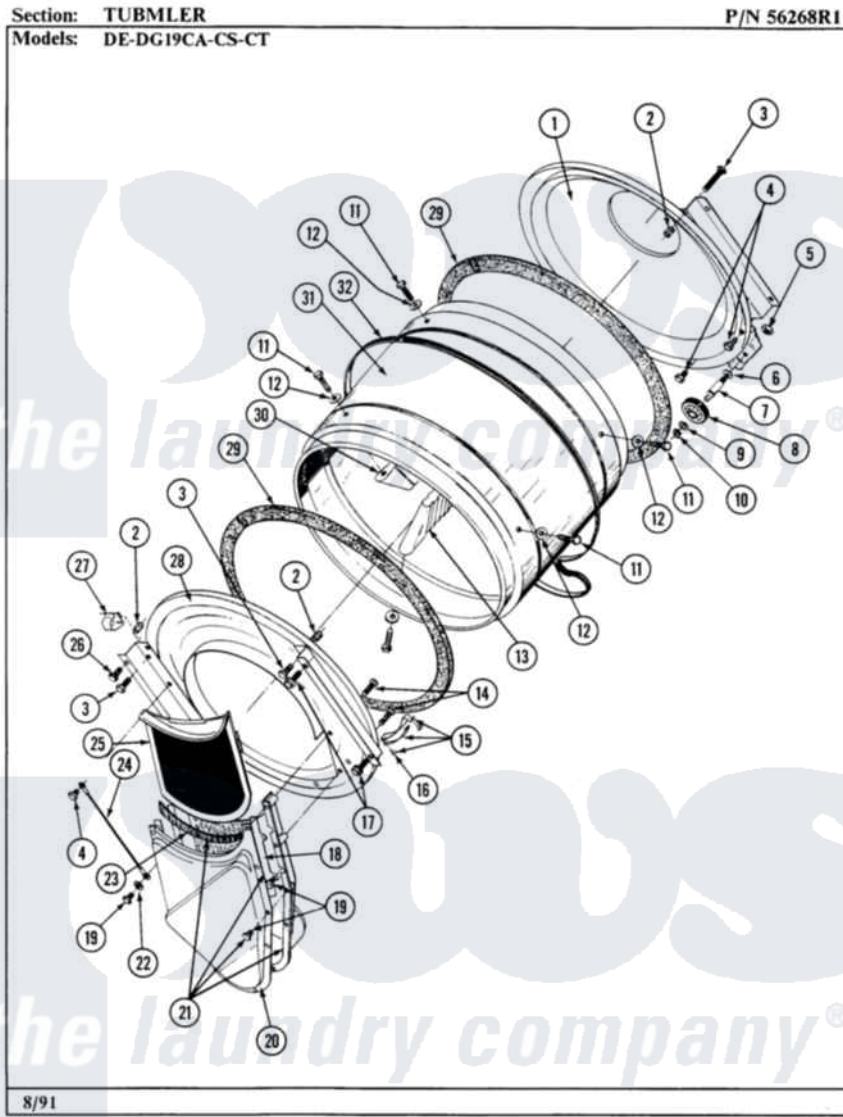

# Maytag GDG19CT 04 - TUMBLER

26

Maytag [Residential Maytag GDG19CT Dryer Parts](#) Parts Diagram 04 - TUMBLER  
Click on the part number to view part

Item	Original Part Number	Replaced By	Status	Part Description
001	Y306660	<a href="#">33001106</a>		Back, Tumbler
002	NLA		Not Available	COVER, THREAD
003	NLA		Not Available	SCREW
004	211294	<a href="#">90767</a>		Screw, 8A X 3/8 HeX Washer Head Tapping
005	312538	<a href="#">33001443</a>		Nut, Hex
006	Y313347	<a href="#">312535</a>		Washer, Vault Mounting Brk.
007	Y312948	<a href="#">6-3129480</a>		Shaft- Tumbler
008	Y303373	<a href="#">12001541</a>		Drum Roller/Washer Assembly--W
009	<a href="#">312535</a>			Washer, Vault Mounting Brk.
010	410233	<a href="#">9703438</a>		Ring-Retrn
011	<a href="#">Y310759</a>			Screw, Tumbler Baffles
012	<a href="#">314158</a>			Washer, Baffle To Tumbler
013	314155	<a href="#">33001004</a>		Baffle, Tall
"	314804	<a href="#">33001004</a>		Baffle, Tall
014	Y314110	<a href="#">33002917</a>		Screw, No.10-16