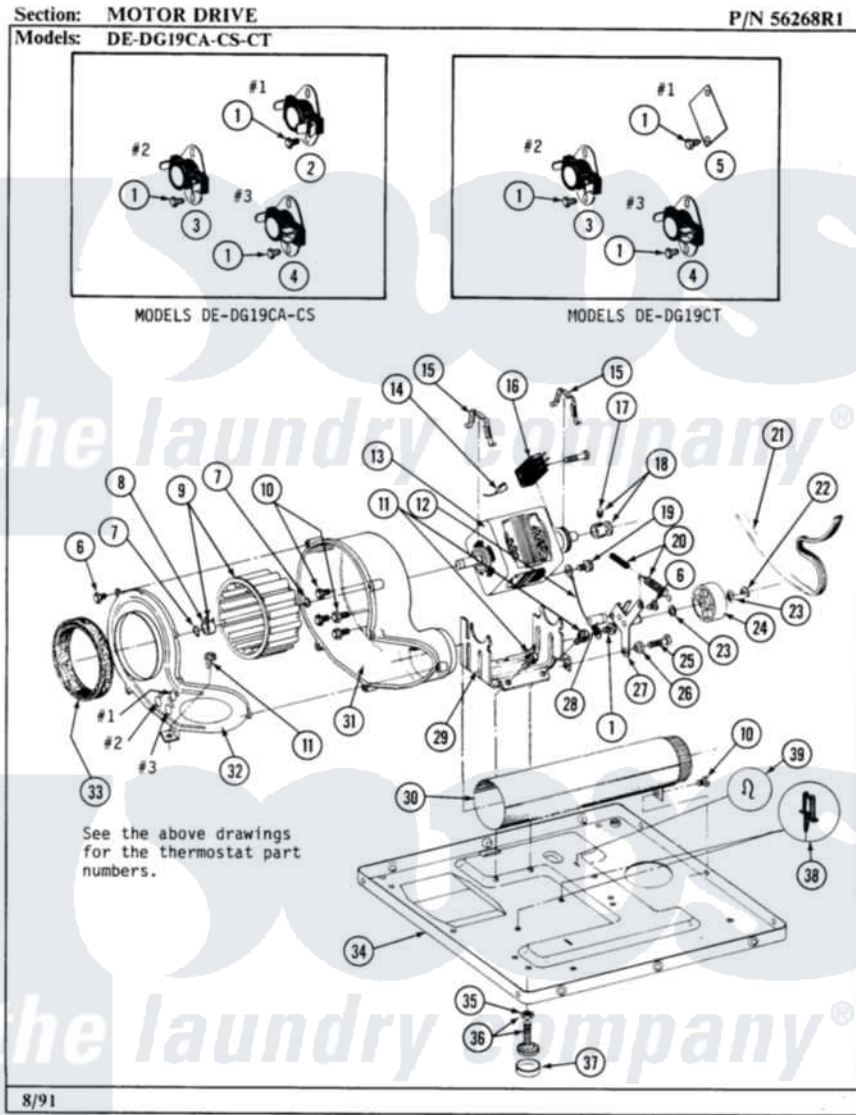

Maytag GDG19CT 05 - MOTOR DRIVE

Maytag Residential Maytag GDG19CT Dryer Parts Parts Diagram 05 - MOTOR DRIVE

Click on the part number to view part

Item	Original Part Number	Replaced By	Status	Part Description
001	211294	90767		Screw, 8A X 3/8 HeX Washer Head Tapping
002	Y303225			Thermostat, Permanent Press
003	303392			Thermostat, Cycling
004	Y303391	33303391		Thermostat, Cycling
005	Y312853			Cover For Thermostat Openin
006	Y312961	W10116751		Screw
007	410233	9703438		Ring-Retrn
008	312967			Clamp, Blower Housing
009	Y303836			Blower Wheel Assembly And Clamp
010	Y310632	1163839		Screw
011	Y313561			Screw---NA
012	901220			Ground Wire
013	Y303358	W10410999		Motor-Drve
014	NLA		Not Available	WIRE
015	Y015825			Clip, Motor To Motor Support

016	306207		Not Available	(PROD. No.303358-8 & No.303358-9)
"	NLA		Not Available	SWITCH, MOTOR START
"	Y303877		Not Available	SWITCH, MOTOR EXTERNAL START No.303358-2, No.303358-4, 303358-7
"	Y303879			Switch, Motor External Start
017	Y053241			Set Screw, Motor Pulley
018	Y305185	6-3051850		Pulley- MO
019	910343	488234		Screw 8-32 X 1/4
020	Y303945			IDLER SPRING ASSY. W/PLUG
021	Y312959			Poly "V" Belt For Tumbler
022	312958	354987		Ring, Retaining
023	Y312527			Washer, Idler Shaft
024	Y303705	6-3037050		Pulley- ID
025	Y014874			Screw, Idler Arm And Sleeve
026	Y312894	315772		Sleeve, Idler Arm
027	Y303363	6-3033630		Idler Arm
028	Y313582	W10116756		Spacer
029	NLA		Not Available	SUPPORT, MOTOR
030	Y303442			EXHAUST DUCT ASSEMBLY
031	Y312893			Housing, Blower
032	Y313770			COVER FOR BLOWER HOUSING
033	Y312901			Seal, Housing Cover
034	Y303361		Not Available	BASE ASSY. (UPPER & LOWER)
035	Y052740	62739		Nut, Lock
036	Y305086			Adjustable Leg And Nut
037	Y314137			Foot, Rubber
038	Y313262	W10116752		Retainer-
039	410490			Spring, Retainer Wire Harness