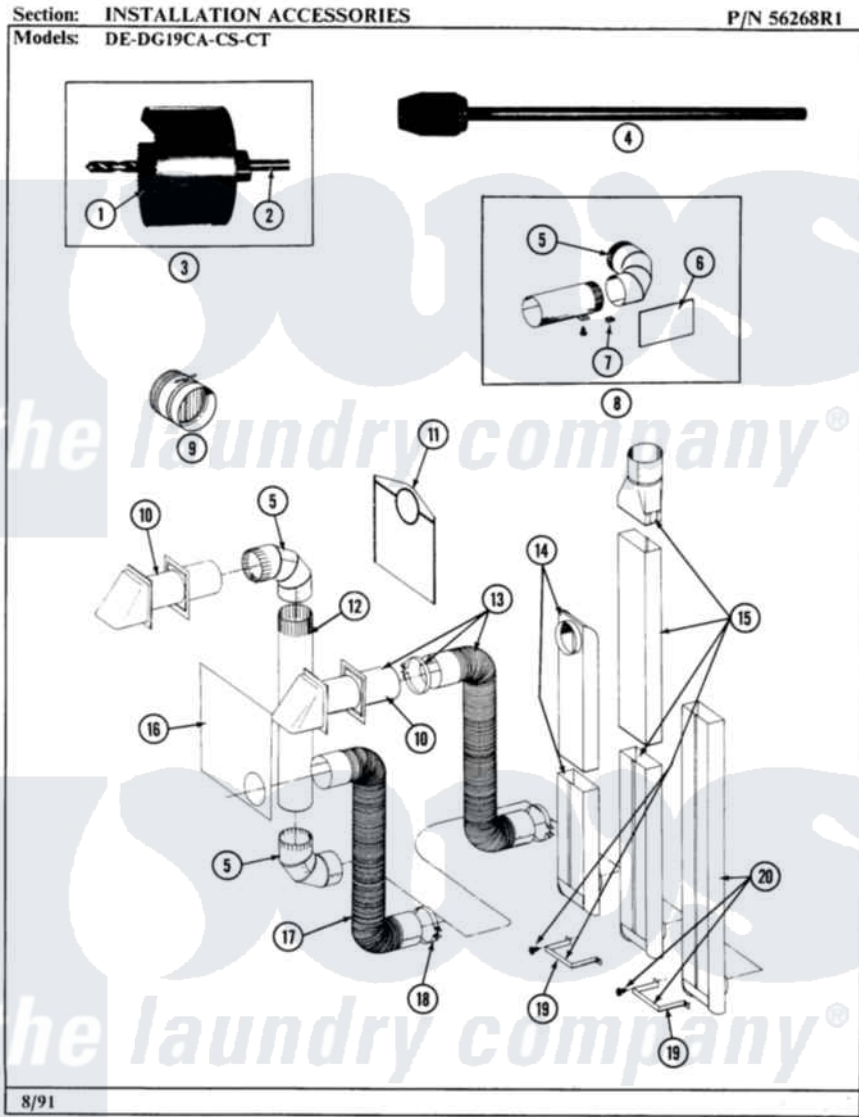

Maytag GDG19CT 06 - INSTALLATION ACCESSORIES

Maytag Residential Maytag GDG19CT Dryer Parts Parts Diagram 06 - INSTALLATION ACCESSORIES
 Click on the part number to view part

Item	Original Part Number	Replaced By	Status	Part Description
001	NLA		Not Available	BLADE, SAW
002	NLA		Not Available	REPLACEMENT DRILL
003	NLA		Not Available	HOLE SAW W/DRILL BIT
004	NLA		Not Available	EXTENSION CHUCK, DRILL
005	Y059131			Elbow, Venting
006	312302			Insulation, Exhaust Duct Kit
007	213323			Fastener, Exhaust Duct Kit
008	211294	90767		Screw, 8A X 3/8 HeX Washer Head Tapping
"	Y304652			Exhaust Duct Kit
009	NLA		Not Available	DAMPER, BACK DRAFT
010	Y059129	4396007RW		Vent Hood
011	311353		Not Available	BAG, LINT (DACRON)
012	Y059130			Pipe, Venting
013	Y059143			Flexible Vent Kit
014	Y059135			Vent Duct Assembly
015	NLA		Not Available	RECTANGULAR VENT KIT

016	Y059134		PLATE, ALUM. WINDOW (15``X20``)
017	Y304353	4396010RP	6ft Scvent
018	Y304630		Clamp, Flexible Duct
019	211294	90767	Screw, 8A X 3/8 HeX Washer Head Tapping
"	NLA	Not Available	BRACKET, EXHAUST DEFLECTOR
020	NLA	Not Available	EXHAUST DEFLECTOR KIT