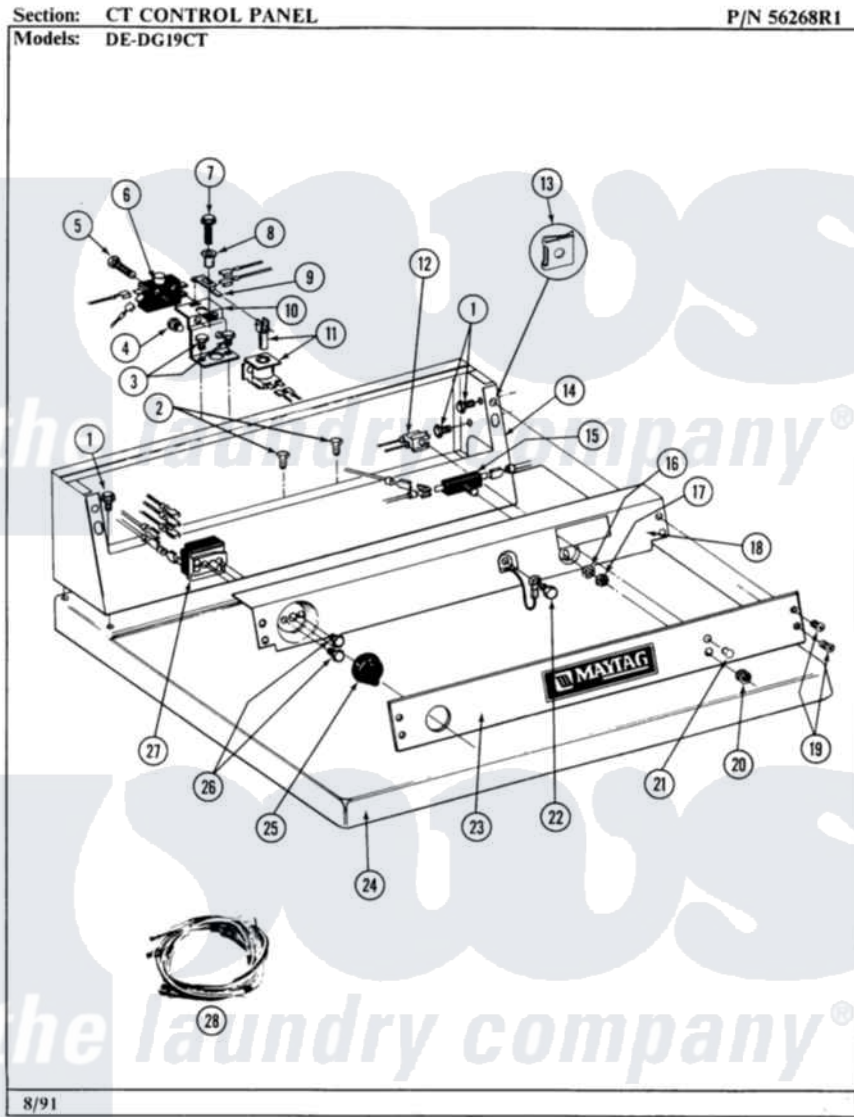

# Maytag GDG19CT 07 - CONTROL PANEL

10

Maytag Residential Maytag GDG19CT Dryer Parts Parts Diagram 07 - CONTROL PANEL

Click on the part number to view part

Item	Original Part Number	Replaced By	Status	Part Description
001	212276	<a href="#">W10116760</a>		Screw
002	211294	<a href="#">90767</a>		Screw, 8A X 3/8 HeX Washer Head Tapping
"	Y314322	<a href="#">211251</a>		Screw, Transformer
003	211294	<a href="#">90767</a>		Screw, 8A X 3/8 HeX Washer Head Tapping
004	<a href="#">212951</a>			Screw, No.6-32 X 1/4 Inch
005	212950	<a href="#">M0227520</a>		Screw-Tc No.6-32 X 13/16", Preform SwiTch
006	Y303787		Not Available	SWITCH FOR RELAY
007	212949	<a href="#">22001866</a>		Screw, Relay
008	NLA		Not Available	SPACER, ADVANCE RELAY
009	NLA		Not Available	SPRING LEVER, RELAY
010	NLA		Not Available	RELAY BRACKET
011	<a href="#">305393</a>			Solenoid For Relay Assembly
012	NLA		Not Available	PILOT LIGHT
013	<a href="#">215003</a>			Fastener, Panel And Bracket

014	<a href="#">305213</a>		Console-White
"	NLA	Not Available	(ALM)
015	<a href="#">Y303318</a>		Switch Assembly With Hex Nu
016	<a href="#">312751</a>		Lockwasher, Start Switch
017	Y312706	<a href="#">422617</a>	Nut
018	NLA	Not Available	BACK UP PLATE (WHT)
019	<a href="#">212277</a>		Screw, No.8 X 1/2 Inch
020	<a href="#">Y312702</a>		Knurled Nut, Start Switch
021	<a href="#">213099</a>		Lens For Control Panel
022	<a href="#">211252</a>		Screw, Ground Wire
023	NLA	Not Available	CONTROL PANEL
024	NLA	Not Available	(ALM)
"	Y305191	Not Available	TOP COVER-WHITE
025	<a href="#">205663</a>		Knob For Selector Switch
026	Y313588	<a href="#">488234</a>	Screw 8-32 X 1/4
027	Y303420	Not Available	SELECTOR SWITCH
028	NLA	Not Available	MAIN WIRE HARNESS