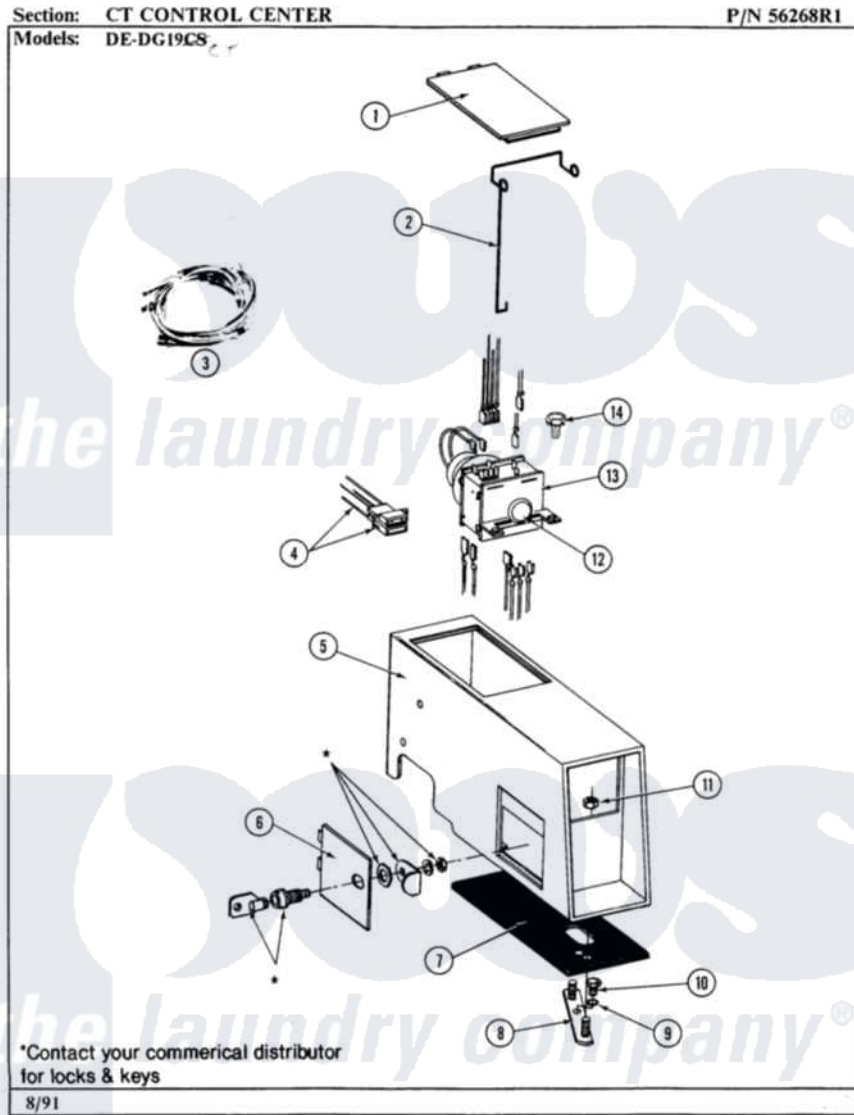

# Maytag GDG19CT 08 - CONTROL CENTER

18

Maytag [Residential Maytag GDG19CT Dryer Parts](#) Parts Diagram 08 - CONTROL CENTER  
 Click on the part number to view part

Item	Original Part Number	Replaced By	Status	Part Description
001	NLA		Not Available	ACCESS DOOR (WHT)
002	<a href="#">214878</a>			Latch For Access Door
003	NLA		Not Available	MAIN WIRE HARNESS
004	NLA		Not Available	HARNESS, TICKET CONTROL
005	NLA		Not Available	OUTER CASE (WHT)
006	NLA		Not Available	ACCESS DOOR (WHT)
007	<a href="#">214660</a>			Gasket, Control Center
008	NLA		Not Available	MTG. STRAP---NA
009	<a href="#">910309</a>			Washer, Mounting Strap
010	211294	<a href="#">90767</a>		Screw, 8A X 3/8 HeX Washer Head Tapping
011	Y052740	<a href="#">62739</a>		Nut, Lock
012	<a href="#">213089</a>			Knob For Timer
013	NLA		Not Available	TIMER MOTOR
"	Y303801		Not Available	TIMER WITH KNOB AND PIN
014	212276	<a href="#">W10116760</a>		Screw